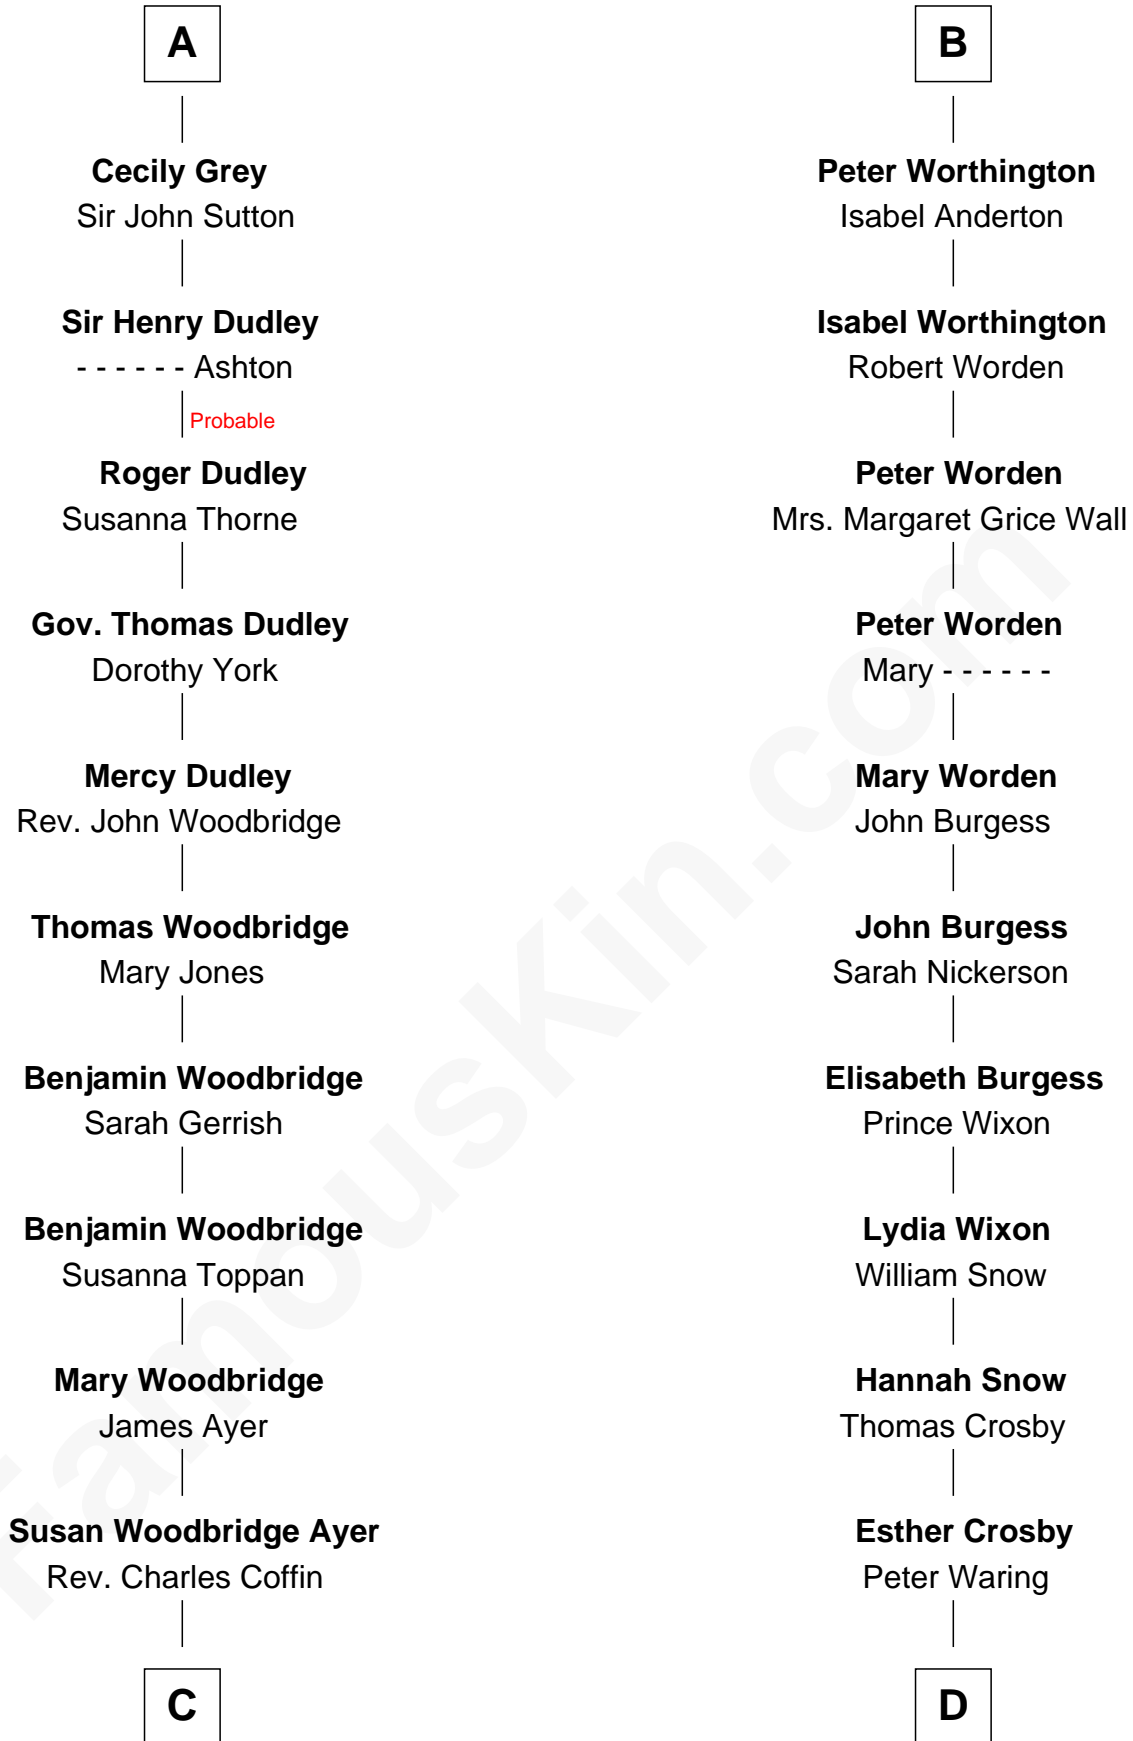

FamousKin.com

Relationship Chart of

Tennessee Williams

Author of A Streetcar Named Desire

20th cousin of

Norman Rockwell

American Artist

Sir John de Harington

Margaret Hill

Elizabeth Harington

William Bonville

William Bonville

Katherine Neville

Cecily Bonville

Thomas Grey

A

Sir John Harington

Katherine Banastre

Sir Nicholas Harington

Isabel English

Agnes Harington

Richard Sherburne

Richard Sherburne

Alice Hamerton

Agnes Sherburne

Henry Rushton

Nicholas Rushton

Margaret Radcliffe

Agnes Rushton

Richard Worthington

B

C