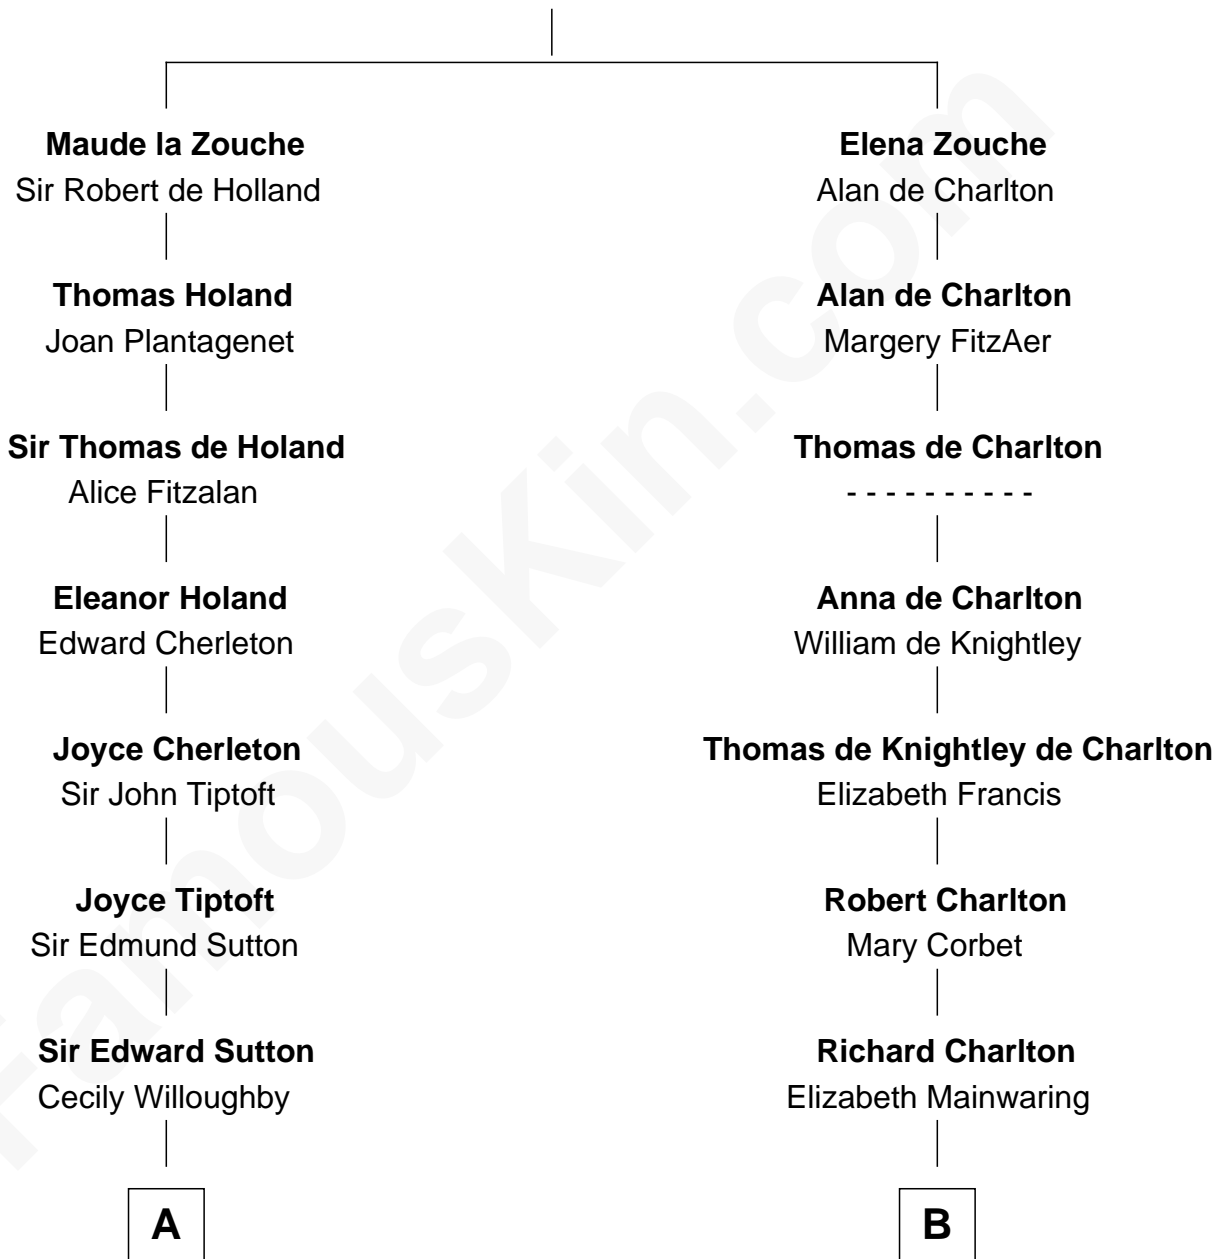

FamousKin.com

Relationship Chart of

Tennessee Williams

Author of A Streetcar Named Desire

19th cousin 1 time removed of

Norman Rockwell

American Artist

Sir Alan la Zouche

Eleanor de Segrave

FamousKin.com