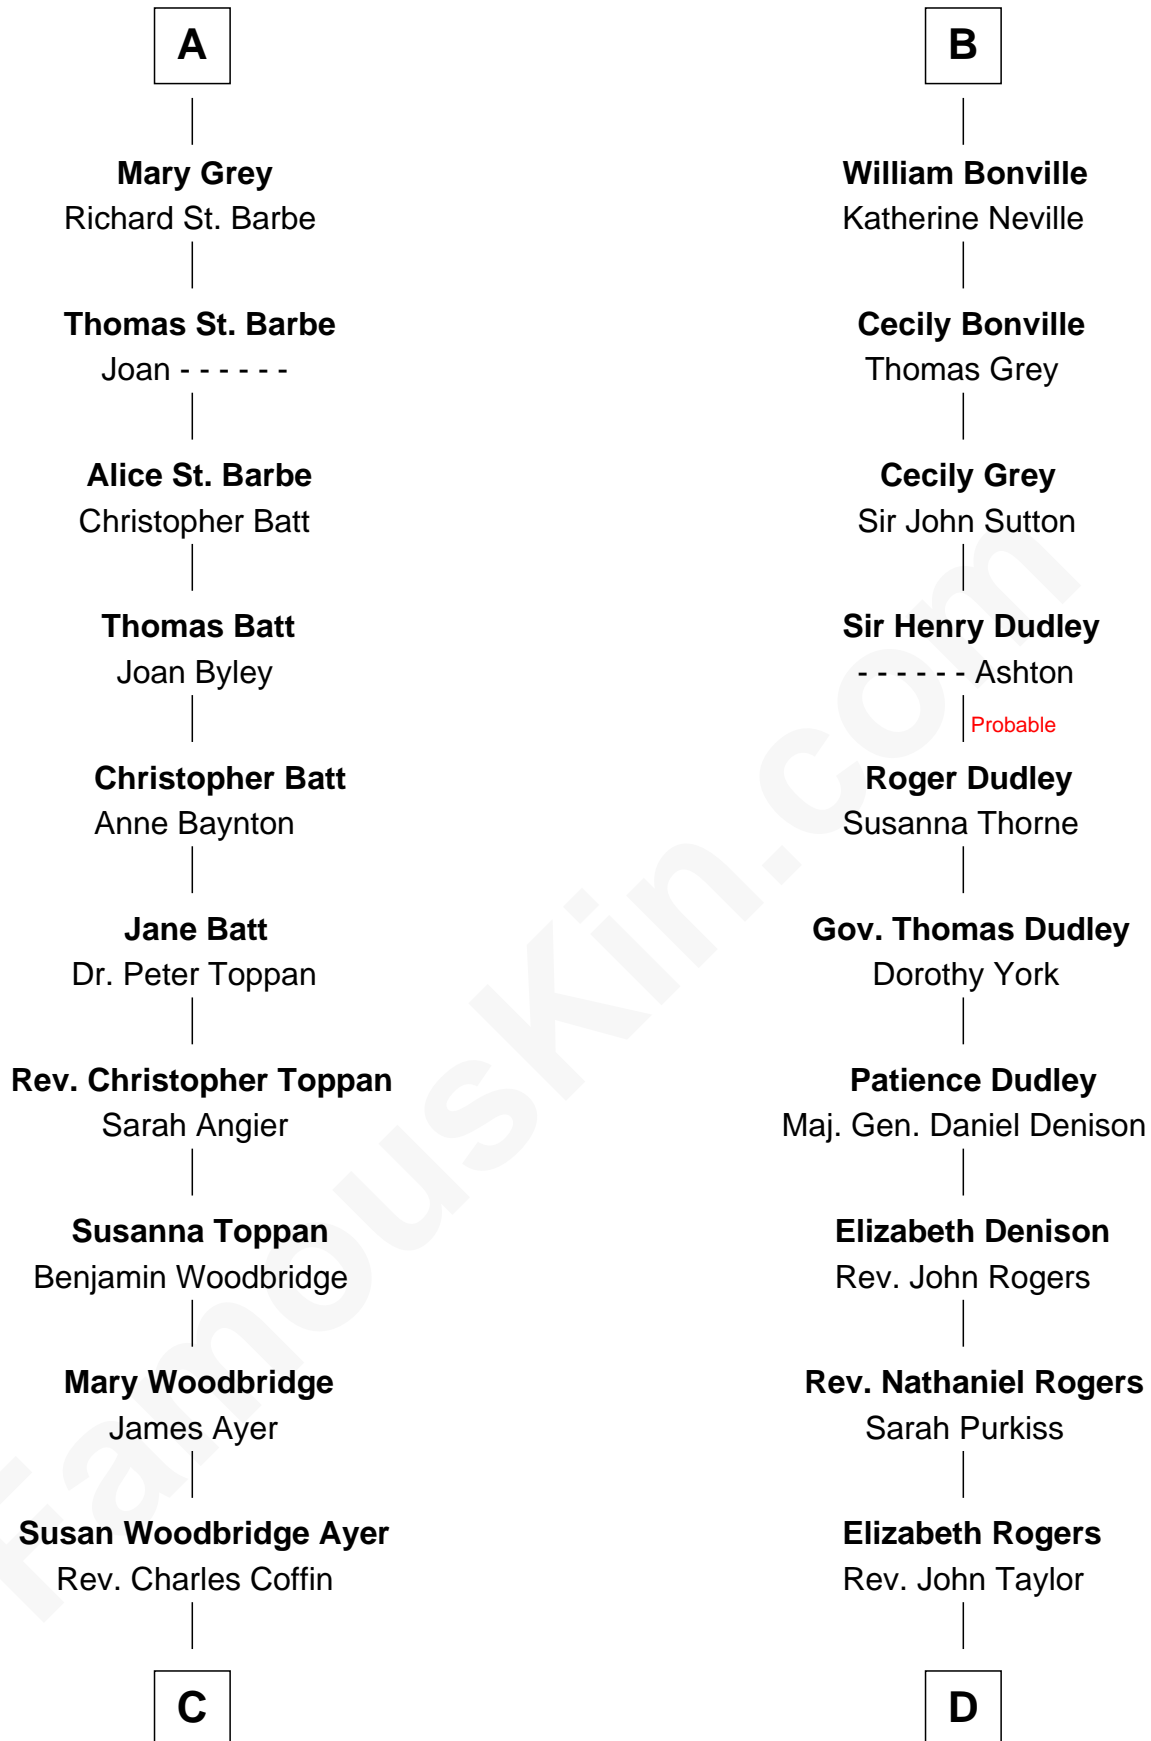

## Relationship Chart of Tennessee Williams

Author of *A Streetcar Named Desire*

18th cousin 2 times removed of

## Nicholas Gilman

Signer of the U.S. Constitution

### Sir Humphrey de Bohun

Maud of Eu

**C**

**Cornelius Worcester Coffin**

Nancy McCorkle

**Isabelle Coffin**

Thomas Lanier Williams

**Cornelius Coffin Williams**

Edwina Dakin

**Tennessee Williams**

*Author of A Streetcar Named Desire*

**D**

**Ann Taylor**

Nicholas Gilman

**Nicholas Gilman**

*Signer of the U.S. Constitution*