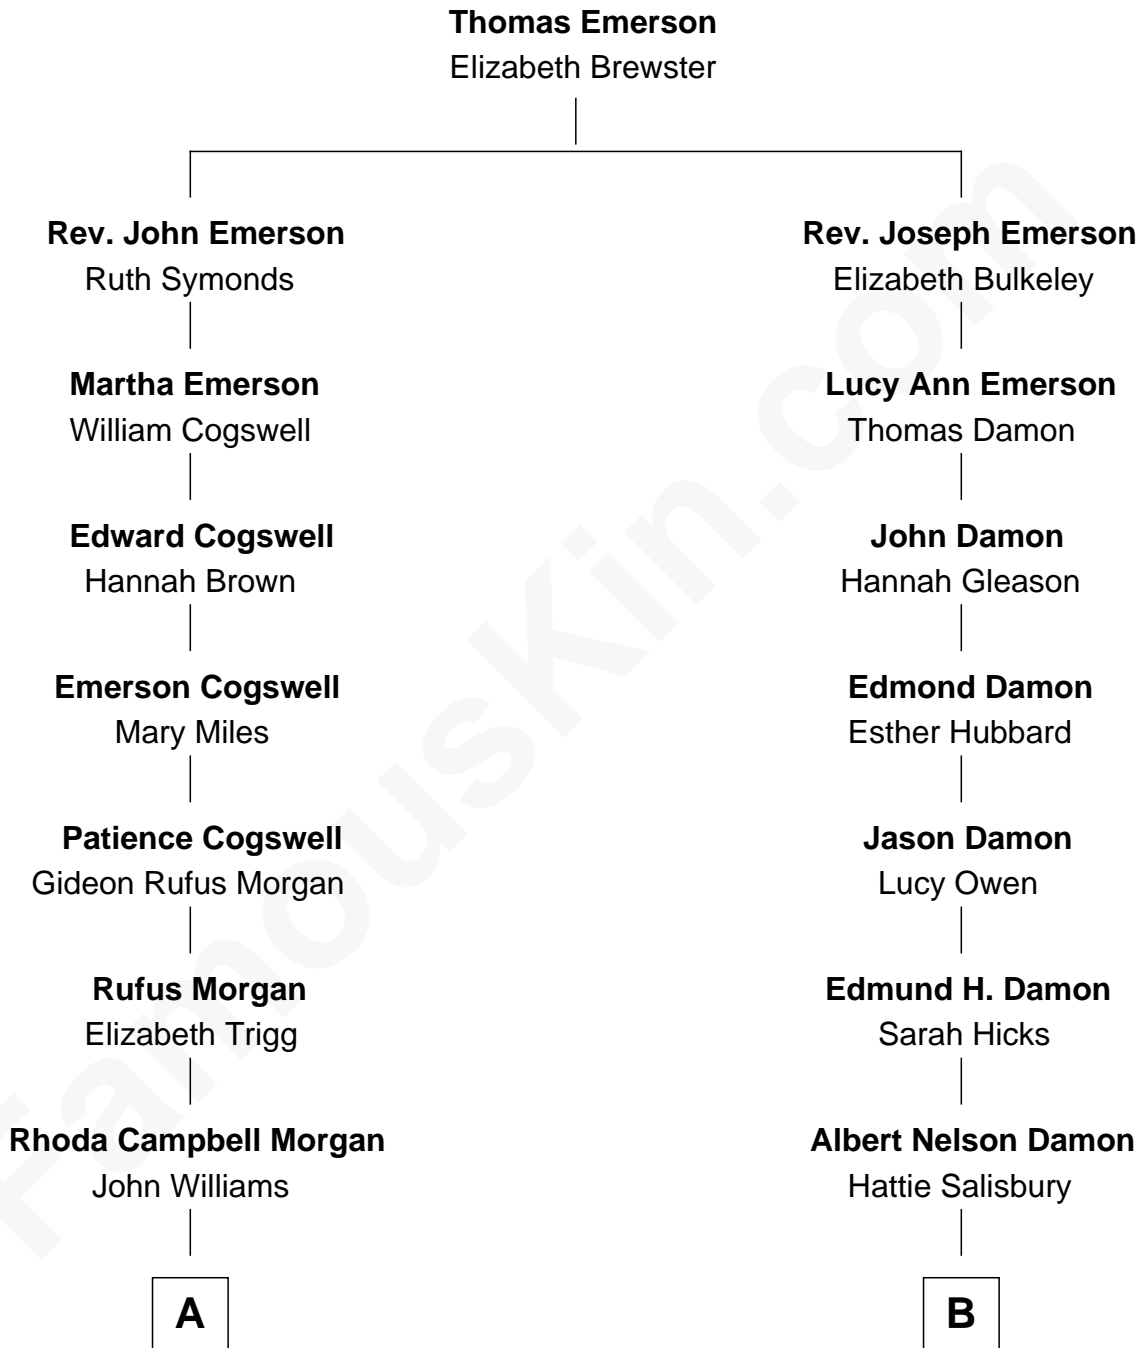

## Relationship Chart of

### Tennessee Williams

*Author of A Streetcar Named Desire*

9th cousin 1 time removed of

**Matt Damon**

*Movie Actor*

**A**

**Thomas Lanier Williams**

Isabelle Coffin

**Cornelius Coffin Williams**

Edwina Dakin

**Tennessee Williams**

*Author of A Streetcar Named Desire*

**B**

**Alberth Howe Damon**

Grace Henrietta Telfer

**Albert Howe Damon**