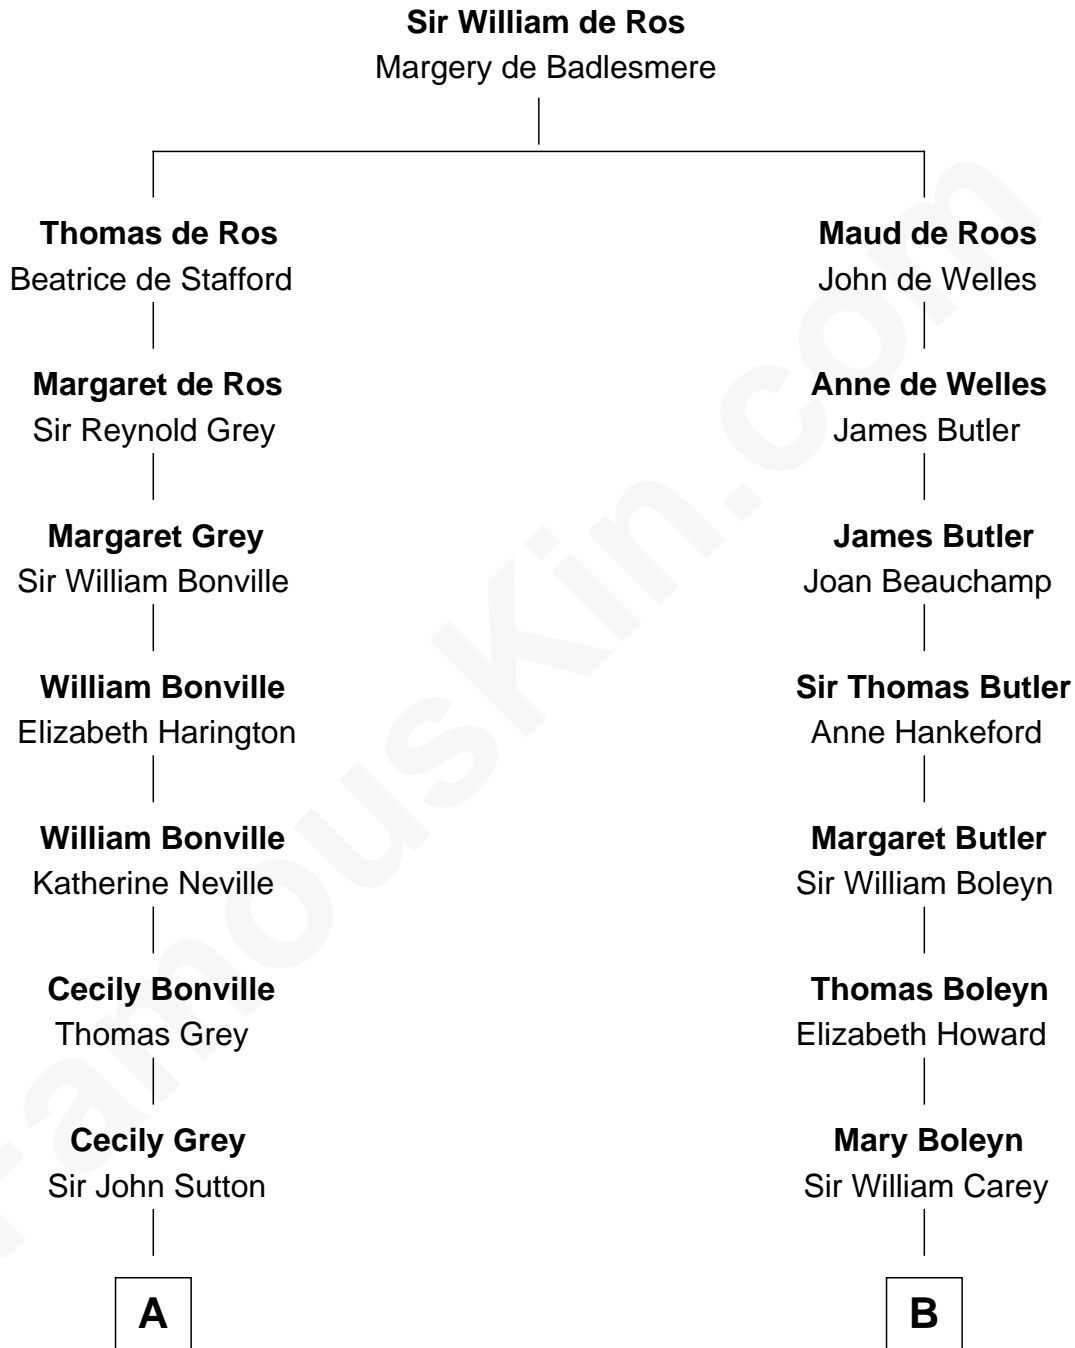

# FamousKin.com

## Relationship Chart of Tennessee Williams

*Author of A Streetcar Named Desire*

15th cousin 4 times removed of

**William C. C. Claiborne**

*1st Governor of Louisiana*

**C**

**Isabelle Coffin**  
Thomas Lanier Williams