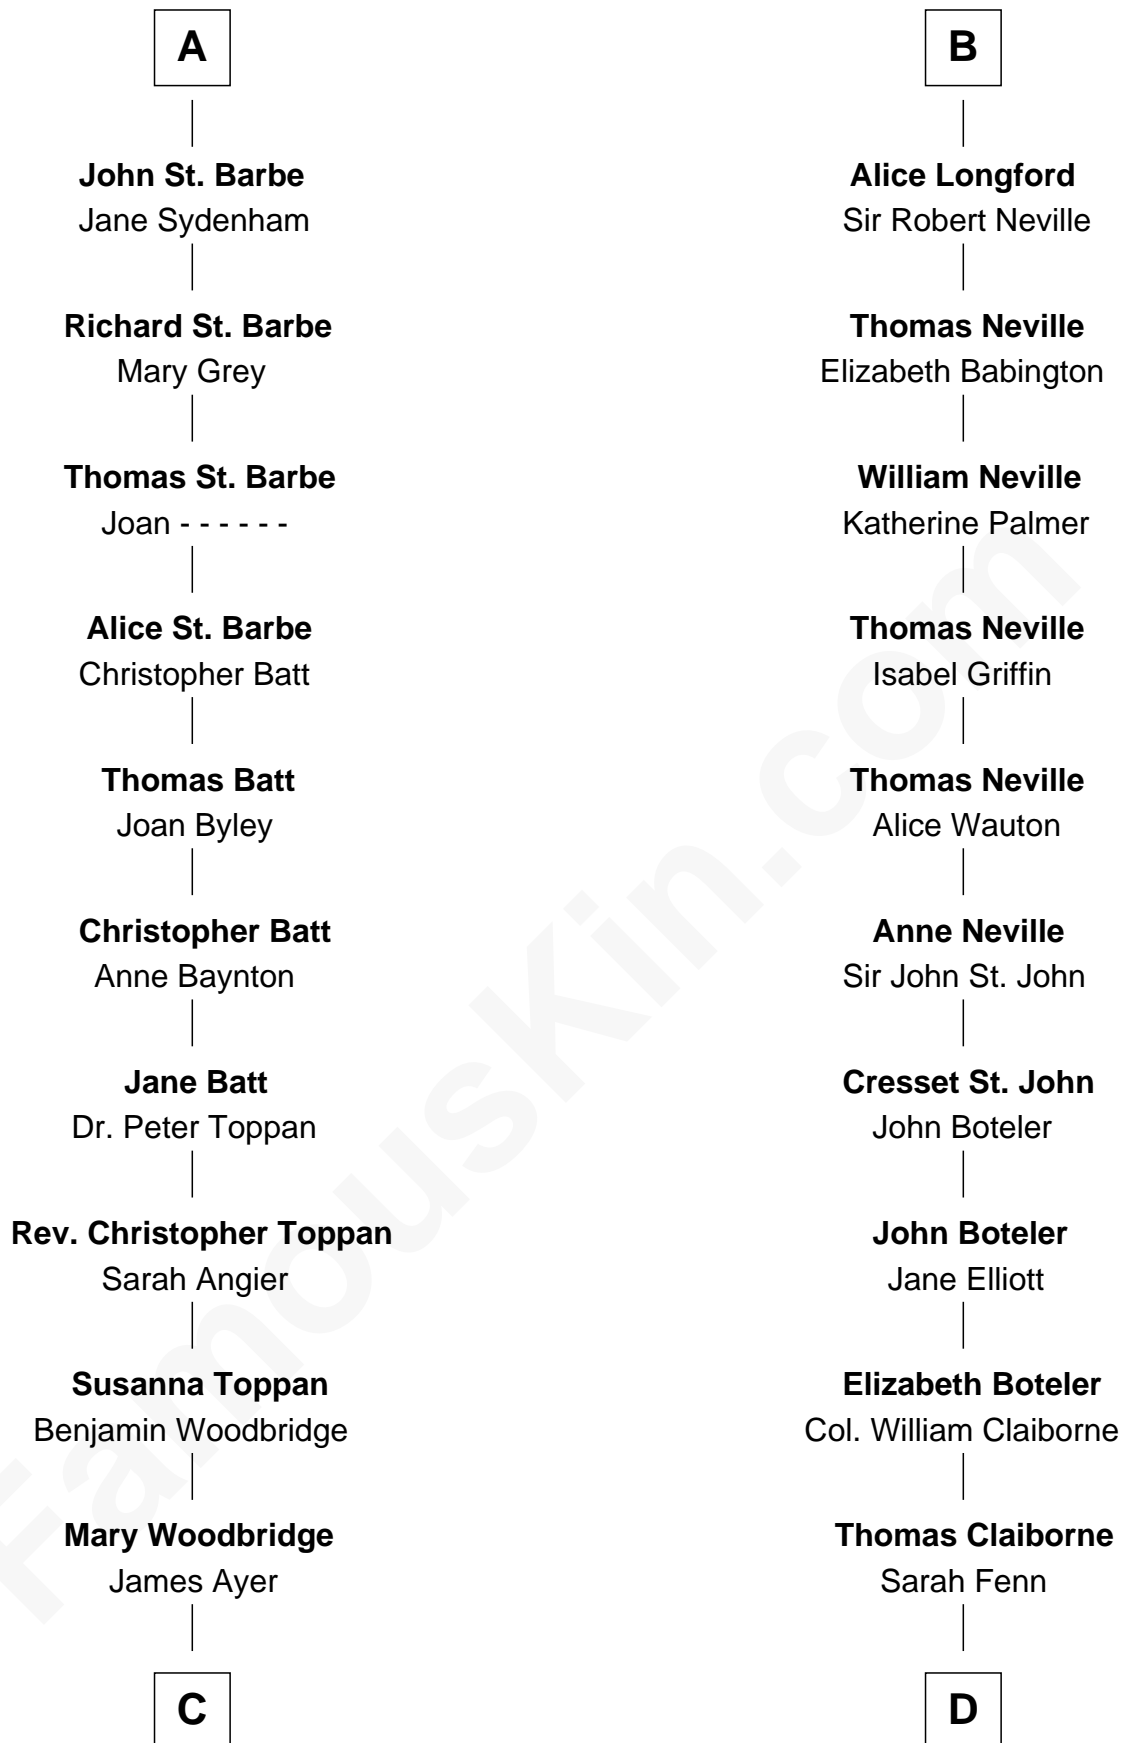

FamousKin.com

Relationship Chart of Tennessee Williams

Author of *A Streetcar Named Desire*

20th cousin 1 time removed of

William C. C. Claiborne

1st Governor of Louisiana

C

Susan Woodbridge Ayer

Author of A Streetcar Named Desire

D

Thomas Claiborne

Ann Fox

Nathaniel Claiborne

Jane Cole

William Claiborne

Mary Leigh