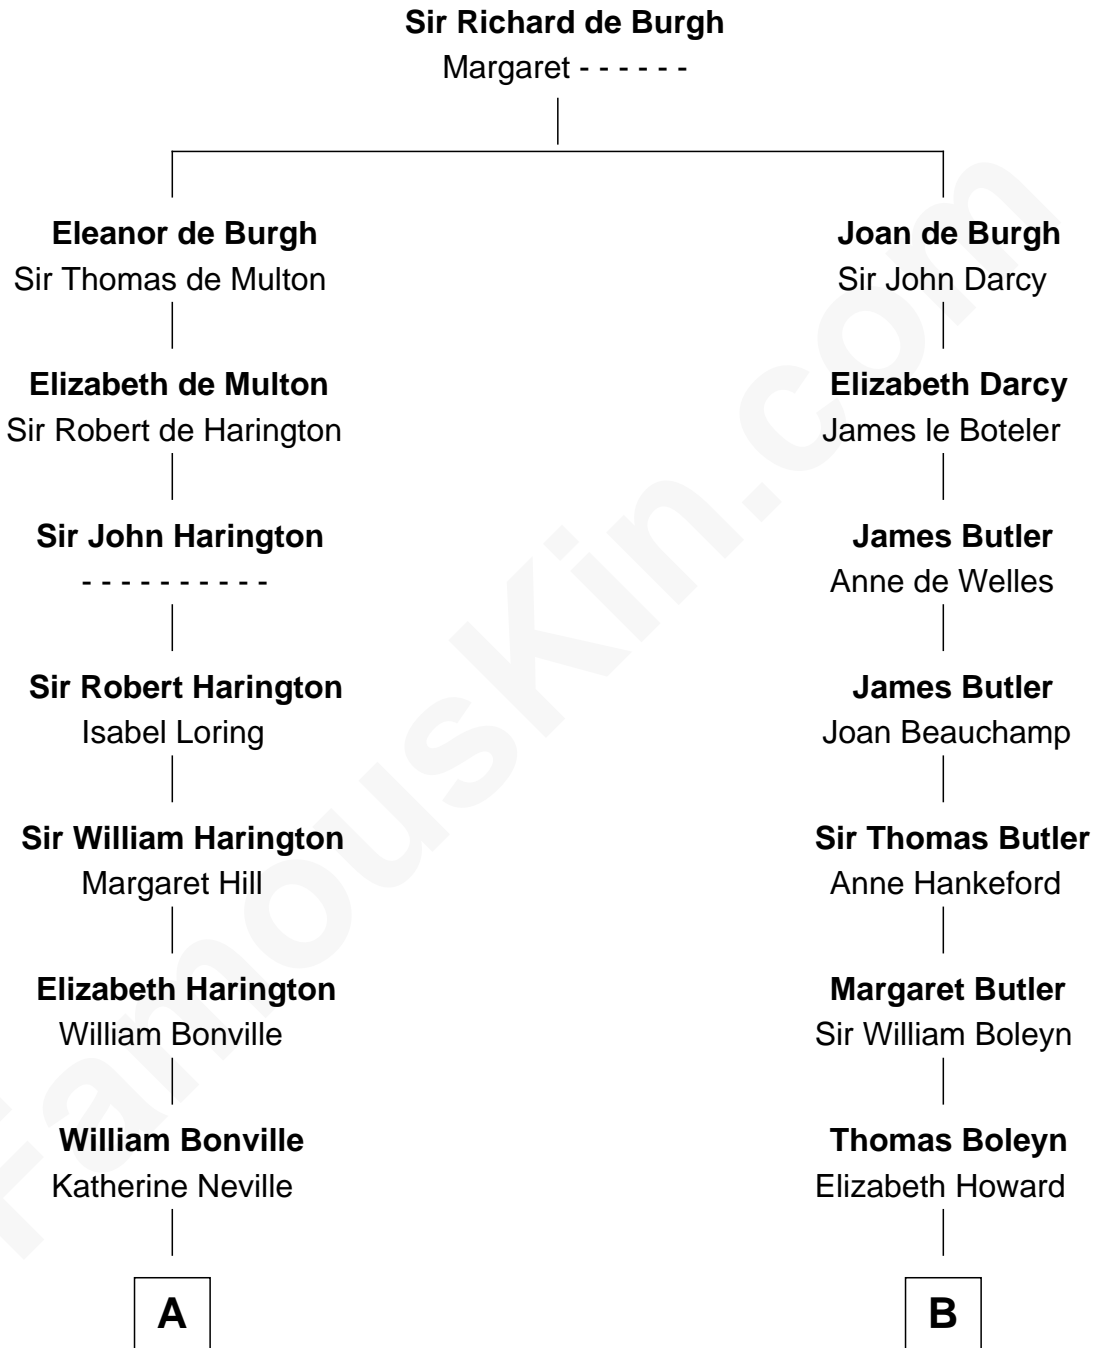

# FamousKin.com

## Relationship Chart of Tennessee Williams

Author of *A Streetcar Named Desire*

16th cousin 5 times removed of

**William C. C. Claiborne**

1st Governor of Louisiana

**C**

—  
**Susan Woodbridge Ayer**

Rev. Charles Coffin

—  
**Cornelius Worcester Coffin**

Nancy McCorkle

—  
**Isabelle Coffin**

Thomas Lanier Williams

—  
**Cornelius Coffin Williams**

Edwina Dakin

—  
**Tennessee Williams**

*Author of [A Streetcar Named Desire](#)*