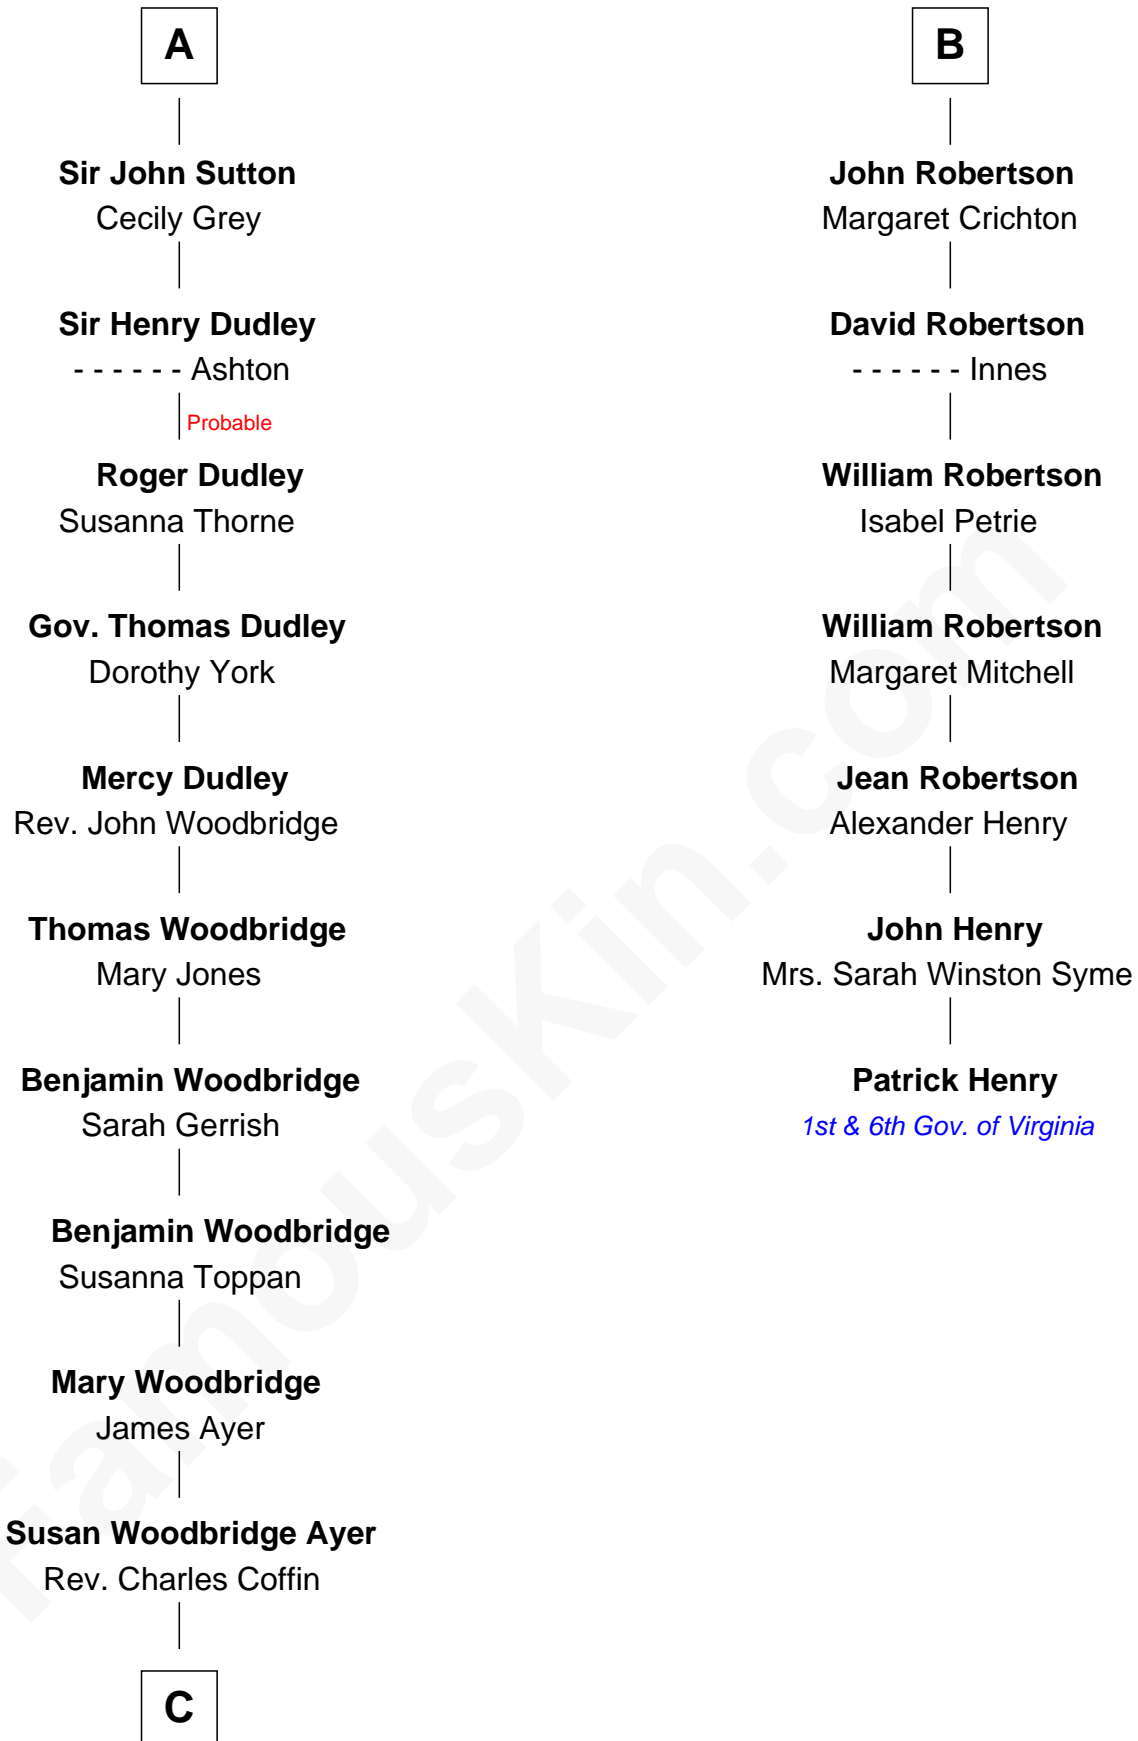

## Relationship Chart of

### Tennessee Williams

*Author of A Streetcar Named Desire*

13th cousin 7 times removed of

**Patrick Henry**

*1st and 6th Governor of Virginia*

**C**

—  
**Cornelius Worcester Coffin**

Nancy McCorkle

—  
**Isabelle Coffin**

Thomas Lanier Williams

—  
**Cornelius Coffin Williams**

Edwina Dakin

—  
**Tennessee Williams**

*Author of A Streetcar Named Desire*

FamousKin.com