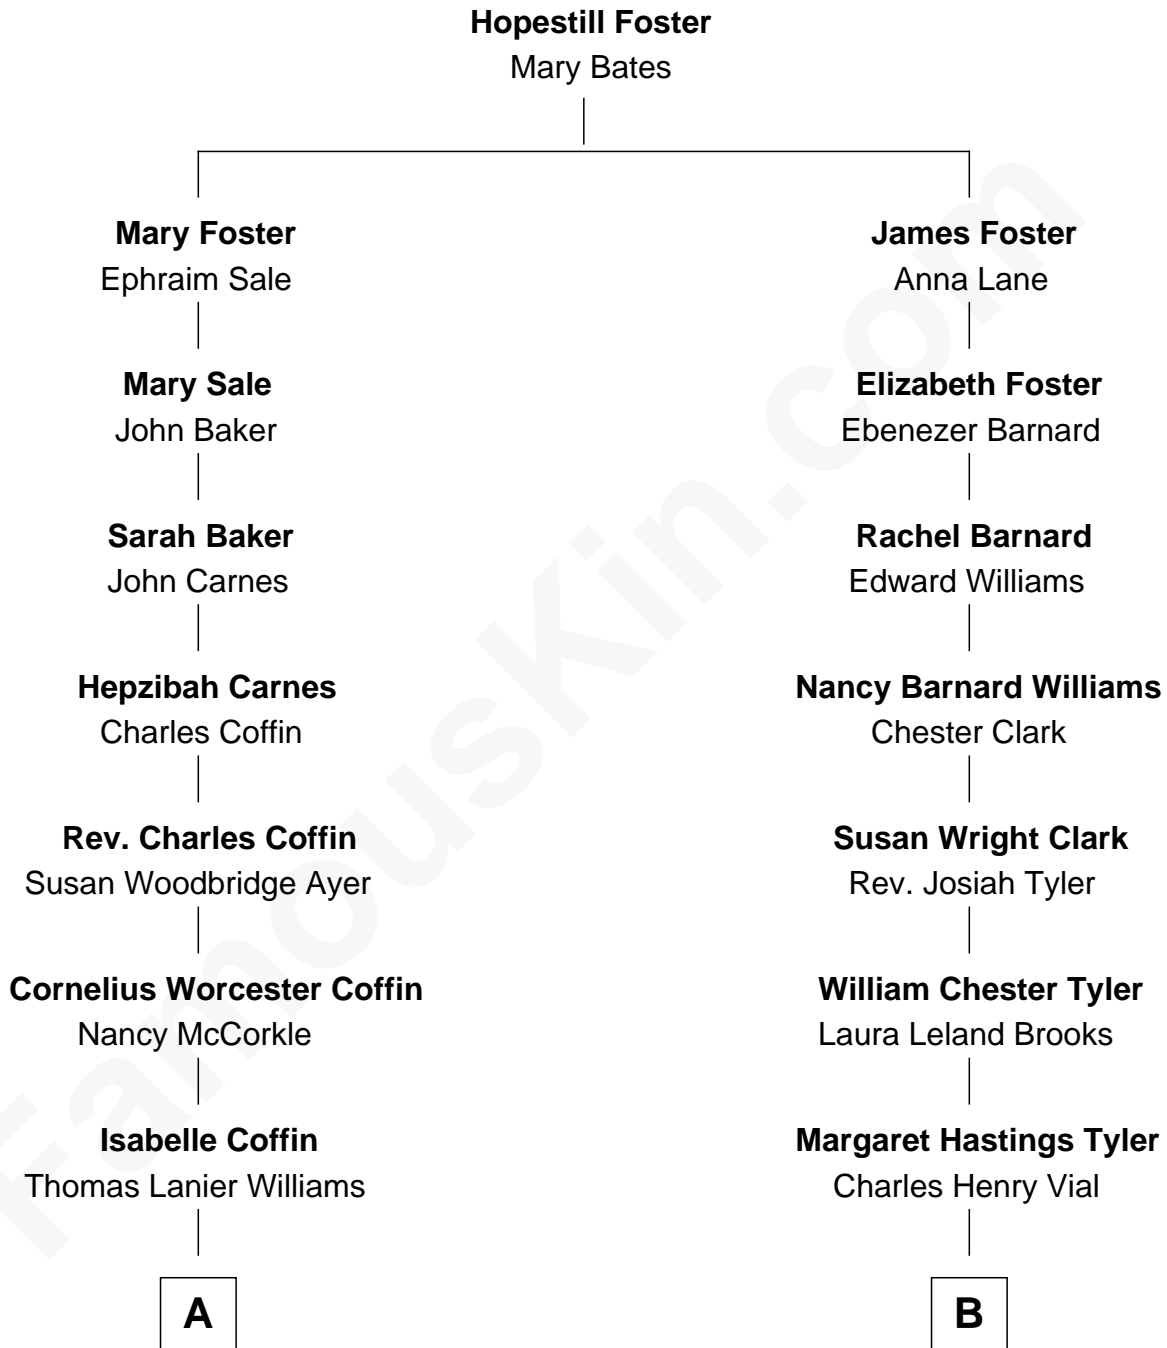

## Relationship Chart of

### Tennessee Williams

*Author of A Streetcar Named Desire*

8th cousin 1 time removed of

**Kate Upton**

*Sports Illustrated Swimsuit Cover Model*

**A**

**Cornelius Coffin Williams**

Edwina Dakin

**Tennessee Williams**

*Author of A Streetcar Named Desire*

**B**

**Elizabeth Brooks Vial**

Stephen Edward Upton

**Jefferson Matthew Upton**

Shelley Fawn Davis

**Kate Upton**