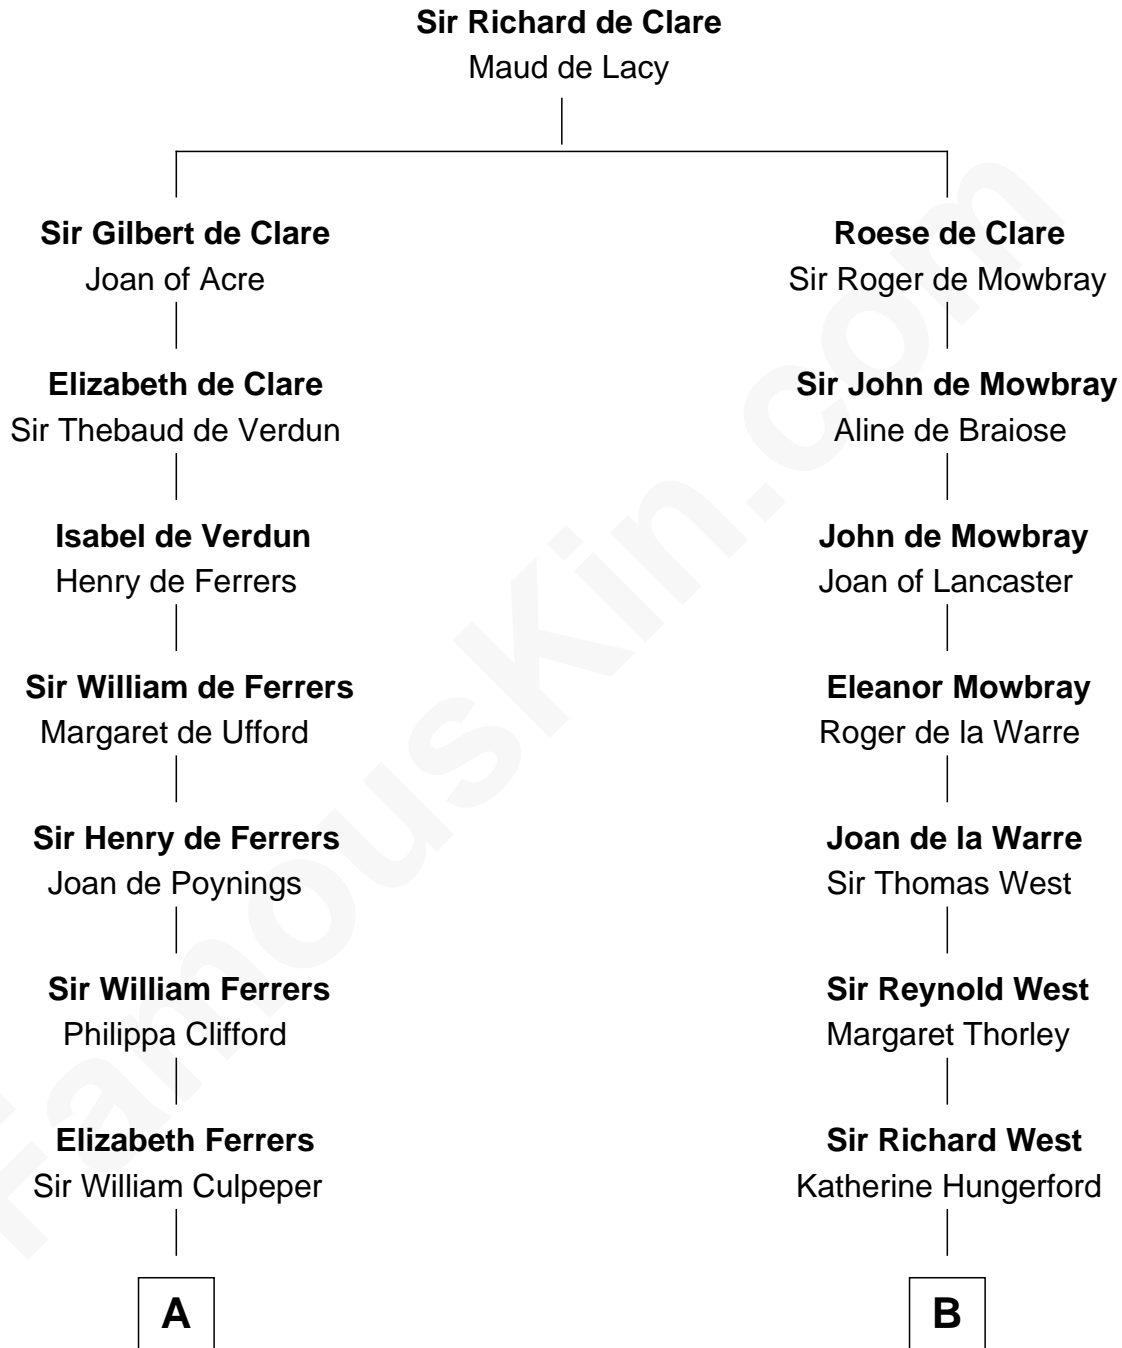

FamousKin.com

Relationship Chart of

Tennessee Williams

Author of A Streetcar Named Desire

21st cousin of

Ray Bradbury

Author of The Martian Chronicles

C

Tennessee Williams

Author of [A Streetcar Named Desire](#)

D

Samuel Bradbury

Frances Mary Rohead

Samuel Irving Bradbury

Mary Adell Spaulding

Samuel Hinkston Bradbury