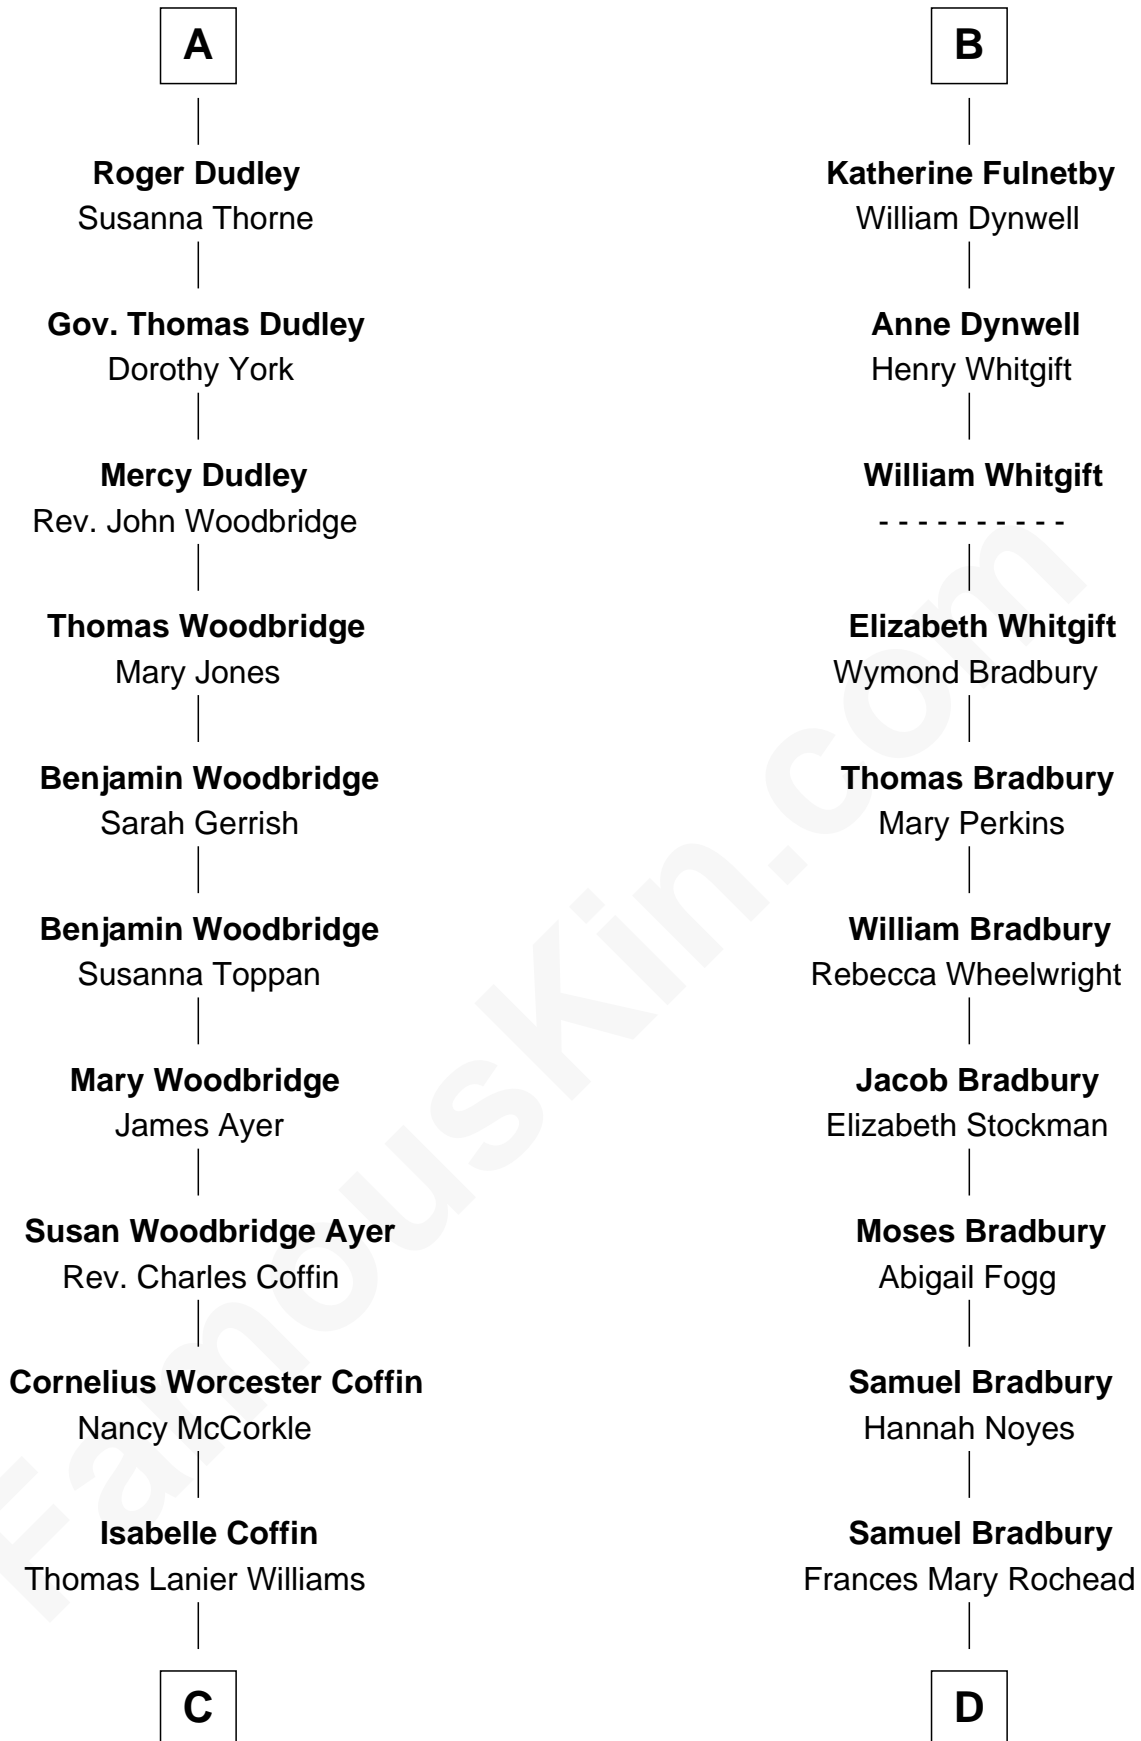

FamousKin.com

Relationship Chart of

Tennessee Williams

Author of A Streetcar Named Desire

18th cousin 2 times removed of

Ray Bradbury

Author of The Martian Chronicles

Sir Maurice de Berkeley

Eve la Zouche

Thomas de Berkeley
Katherine de Clyvedon

Sir John Berkeley
Elizabeth Betteshorne

Elizabeth Berkeley
Sir John Sutton

Sir Edmund Sutton
Joyce Tiptoft

Sir Edward Sutton
Cecily Willoughby

Sir John Sutton
Cecily Grey

Sir Henry Dudley
----- Ashton

Probable

A

Isabel de Berkeley
Sir Robert de Clifford

Sir Roger de Clifford
Maud de Beauchamp

Katherine de Clifford
Sir Ralph de Greystoke

Maud de Greystoke
Eudo de Welles

Sir Lionel de Welles
Joan de Waterton

Margaret de Welles
Sir Thomas Dymoke

Jane Dymoke
John Fulnetby

B

C

Cornelius Coffin Williams

Edwina Dakin

Tennessee Williams

Author of A Streetcar Named Desire