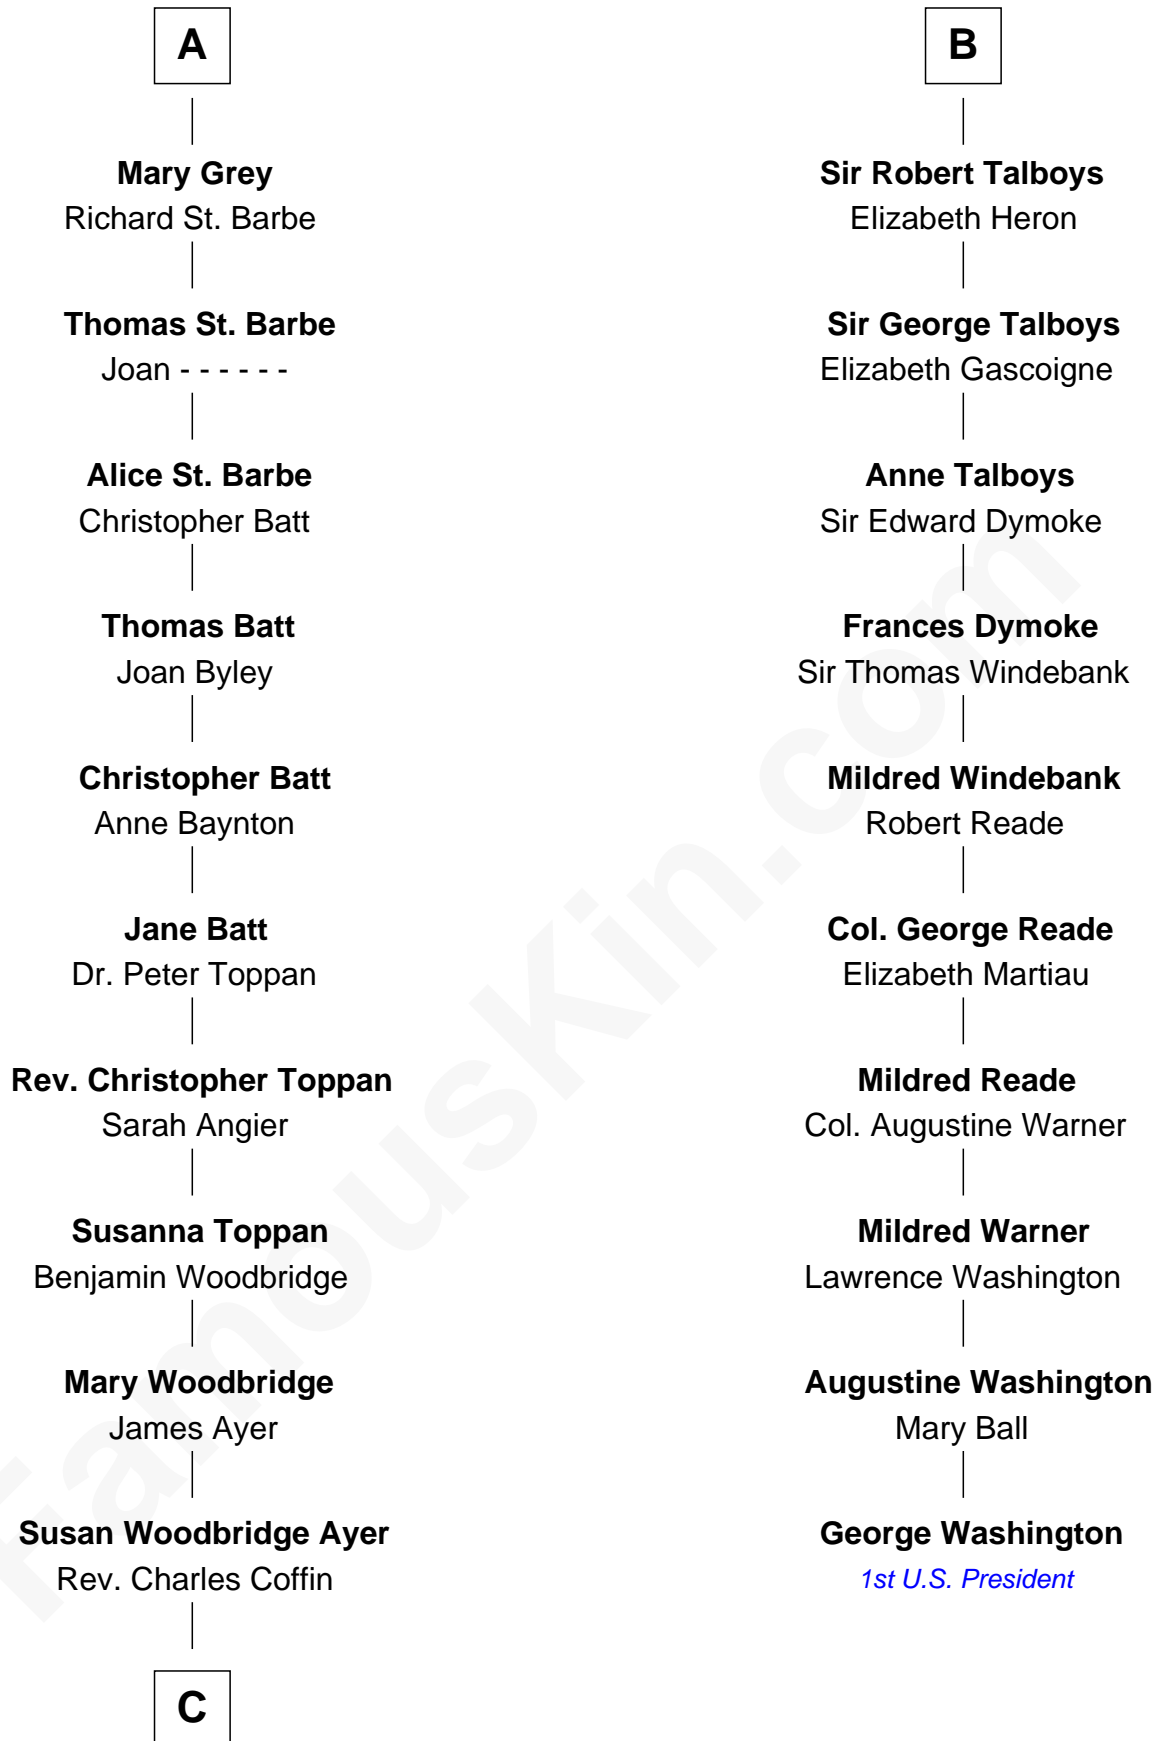

## Relationship Chart of Tennessee Williams

Author of *A Streetcar Named Desire*

16th cousin 4 times removed of

**George Washington**  
1st U.S. President

**Sir Humphrey de Bohun**  
Maud of Eu

**C**

—  
**Cornelius Worcester Coffin**

Nancy McCorkle

—  
**Isabelle Coffin**

Thomas Lanier Williams

—  
**Cornelius Coffin Williams**

Edwina Dakin

—  
**Tennessee Williams**

*Author of A Streetcar Named Desire*

FamousKin.com