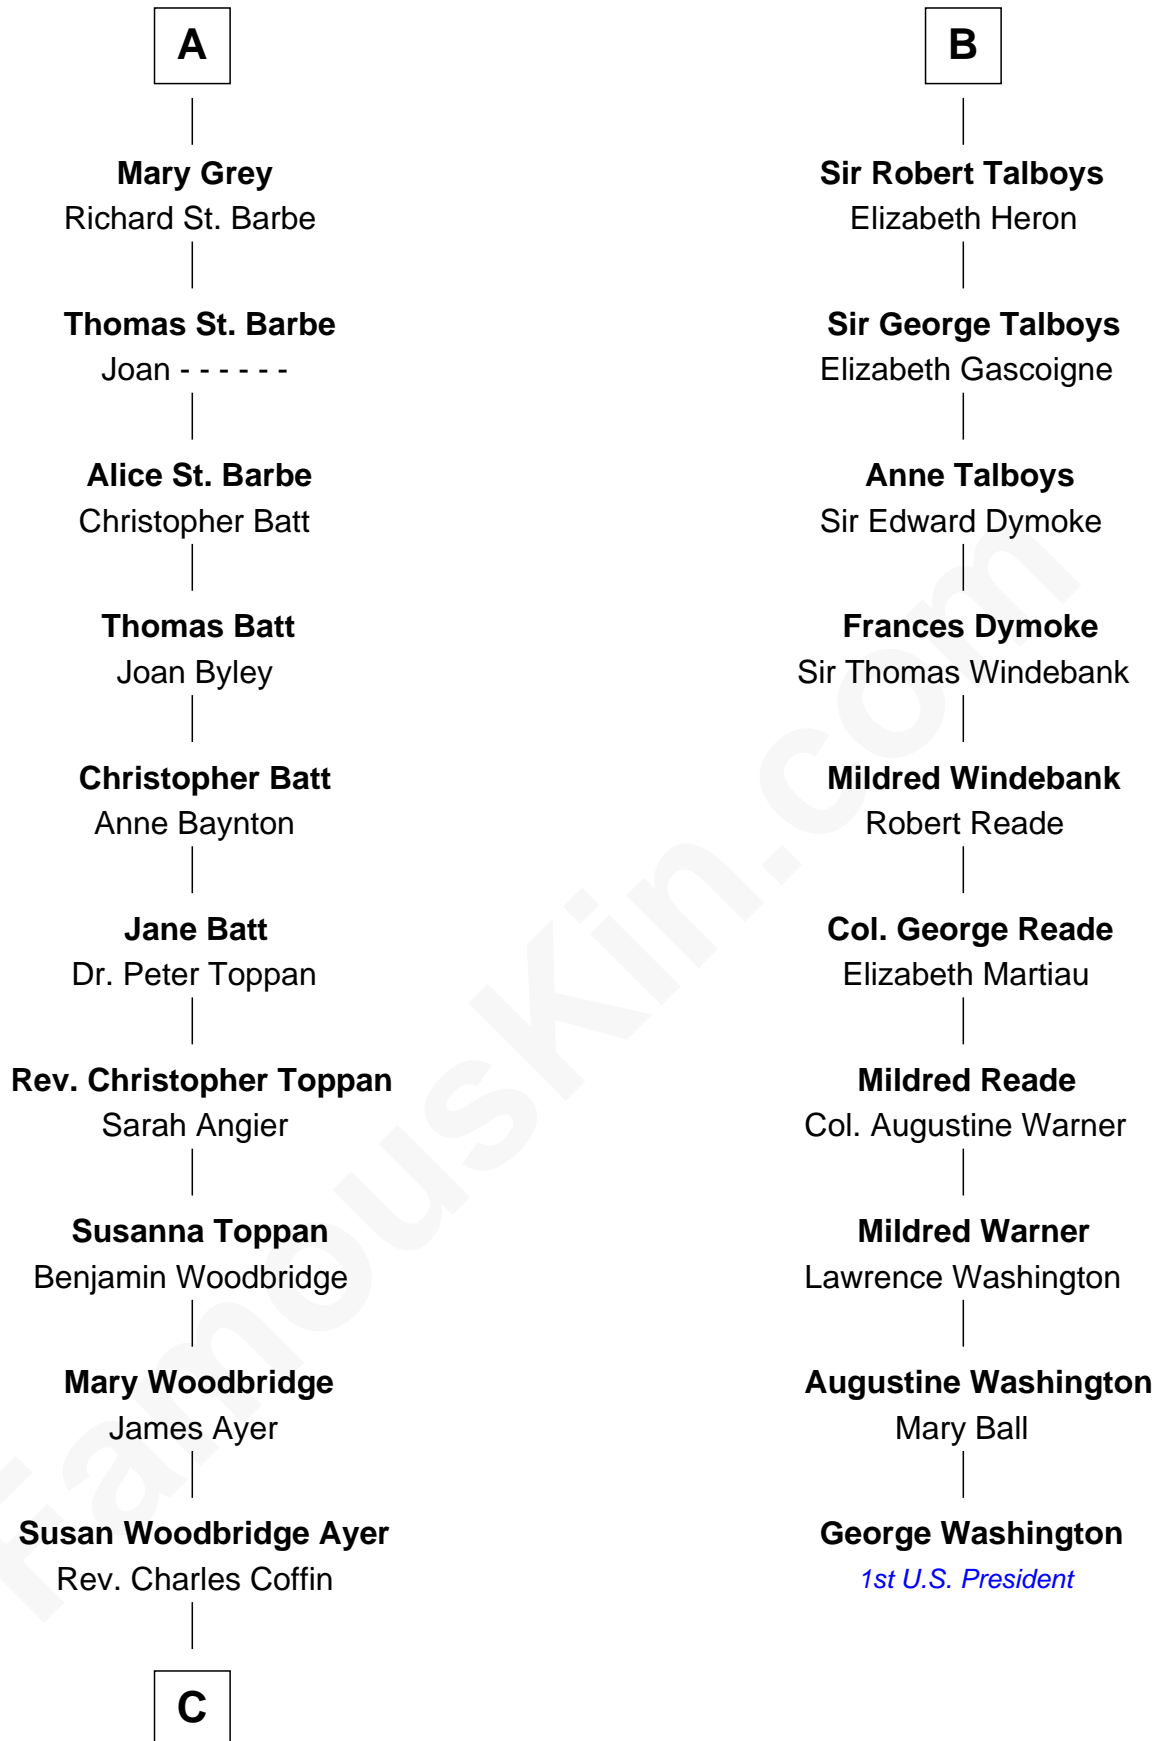

FamousKin.com

Relationship Chart of

Tennessee Williams

Author of *A Streetcar Named Desire*

16th cousin 4 times removed of

George Washington

1st U.S. President

Sir Henry de Hastings

Ada of Huntingdon

Sir Henry de Hastings

Joan de Cantilupe

Sir John de Hastings

Isabel de Valence

Elizabeth de Hastings

Sir Roger de Grey

Sir Reynold de Grey

Sir Henry de Hastings

Joan de Cantilupe

Sir John de Hastings

Isabel de Valence

Elizabeth de Hastings

Sir Roger de Grey

Sir Reynold de Grey

Eleanor le Strange

Sir Reynold Grey

Margaret de Ros

Margaret Grey

Sir William Bonville

Elizabeth Bonville

William Talboys

B

C