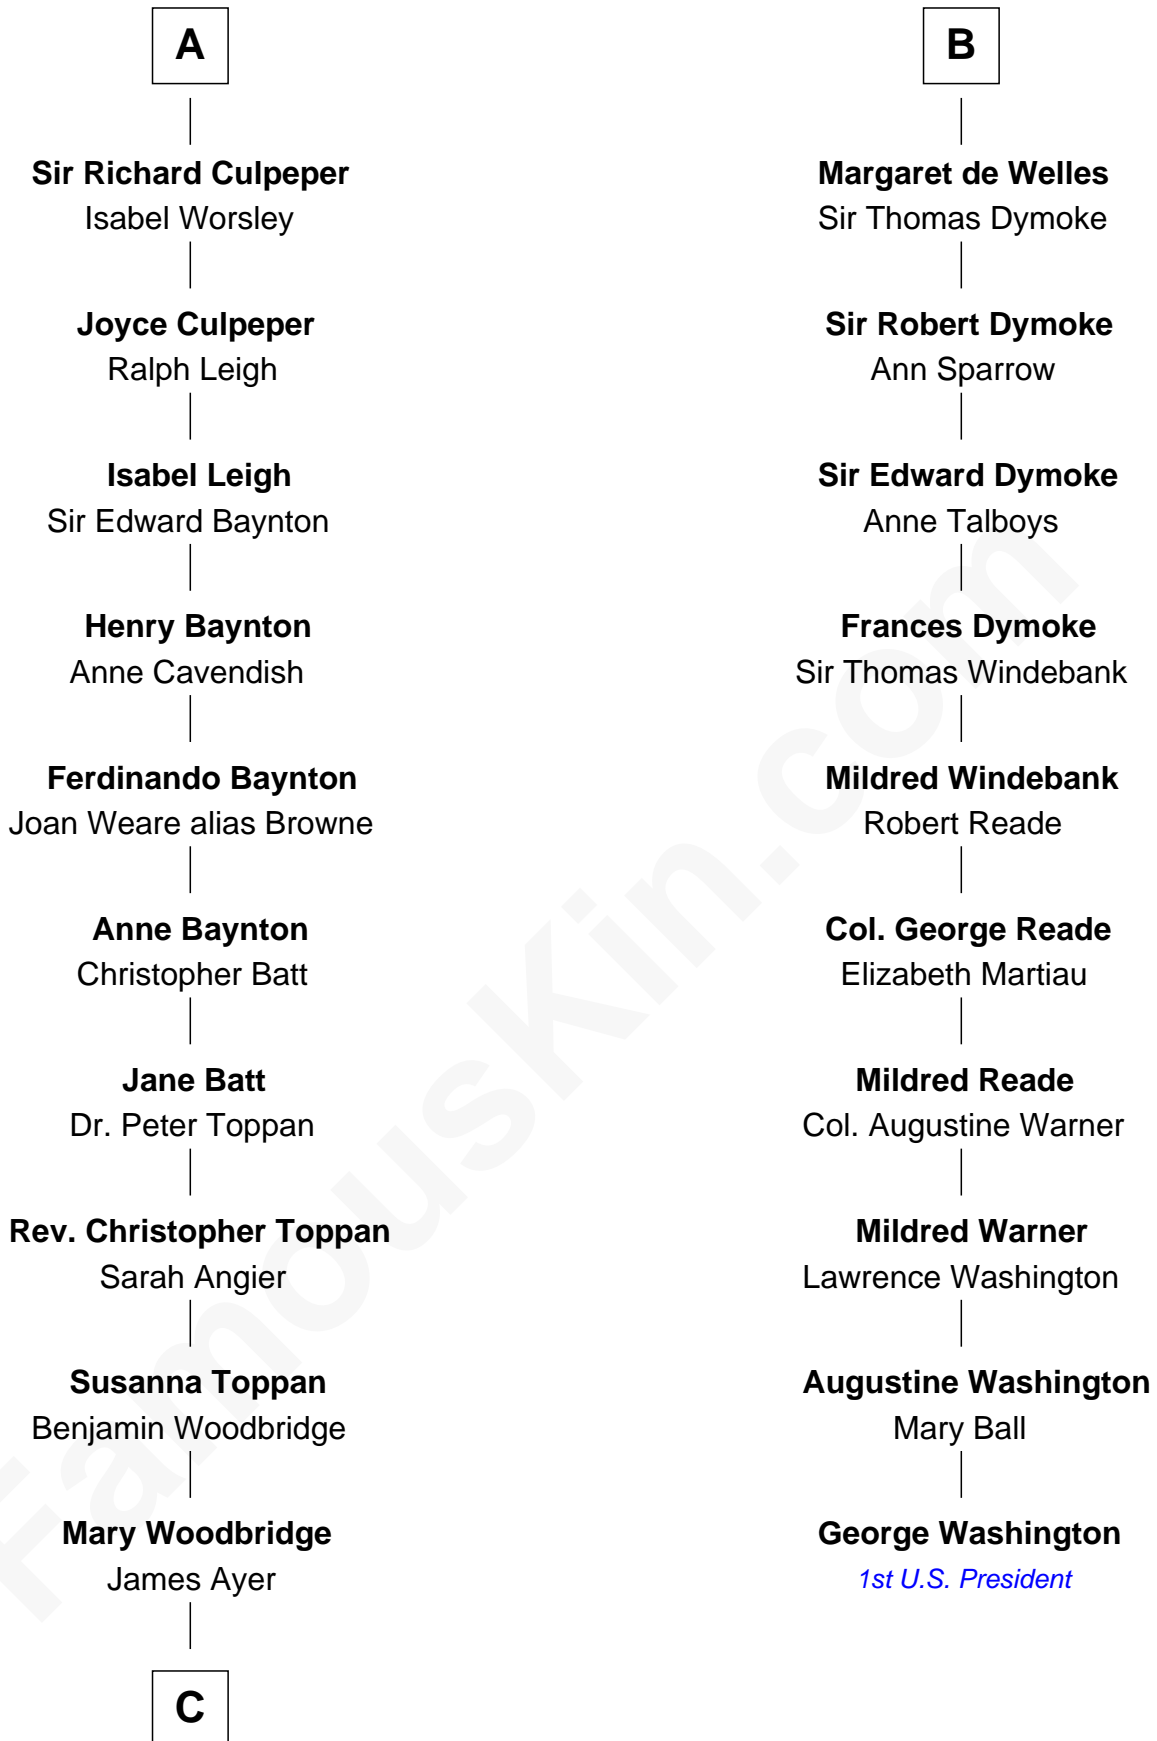

FamousKin.com

Relationship Chart of Tennessee Williams

Author of *A Streetcar Named Desire*

16th cousin 5 times removed of

George Washington
1st U.S. President

C

—
Susan Woodbridge Ayer

Rev. Charles Coffin

—
Cornelius Worcester Coffin

Nancy McCorkle

—
Isabelle Coffin

Thomas Lanier Williams

—
Cornelius Coffin Williams

Edwina Dakin

—
Tennessee Williams

Author of [A Streetcar Named Desire](#)