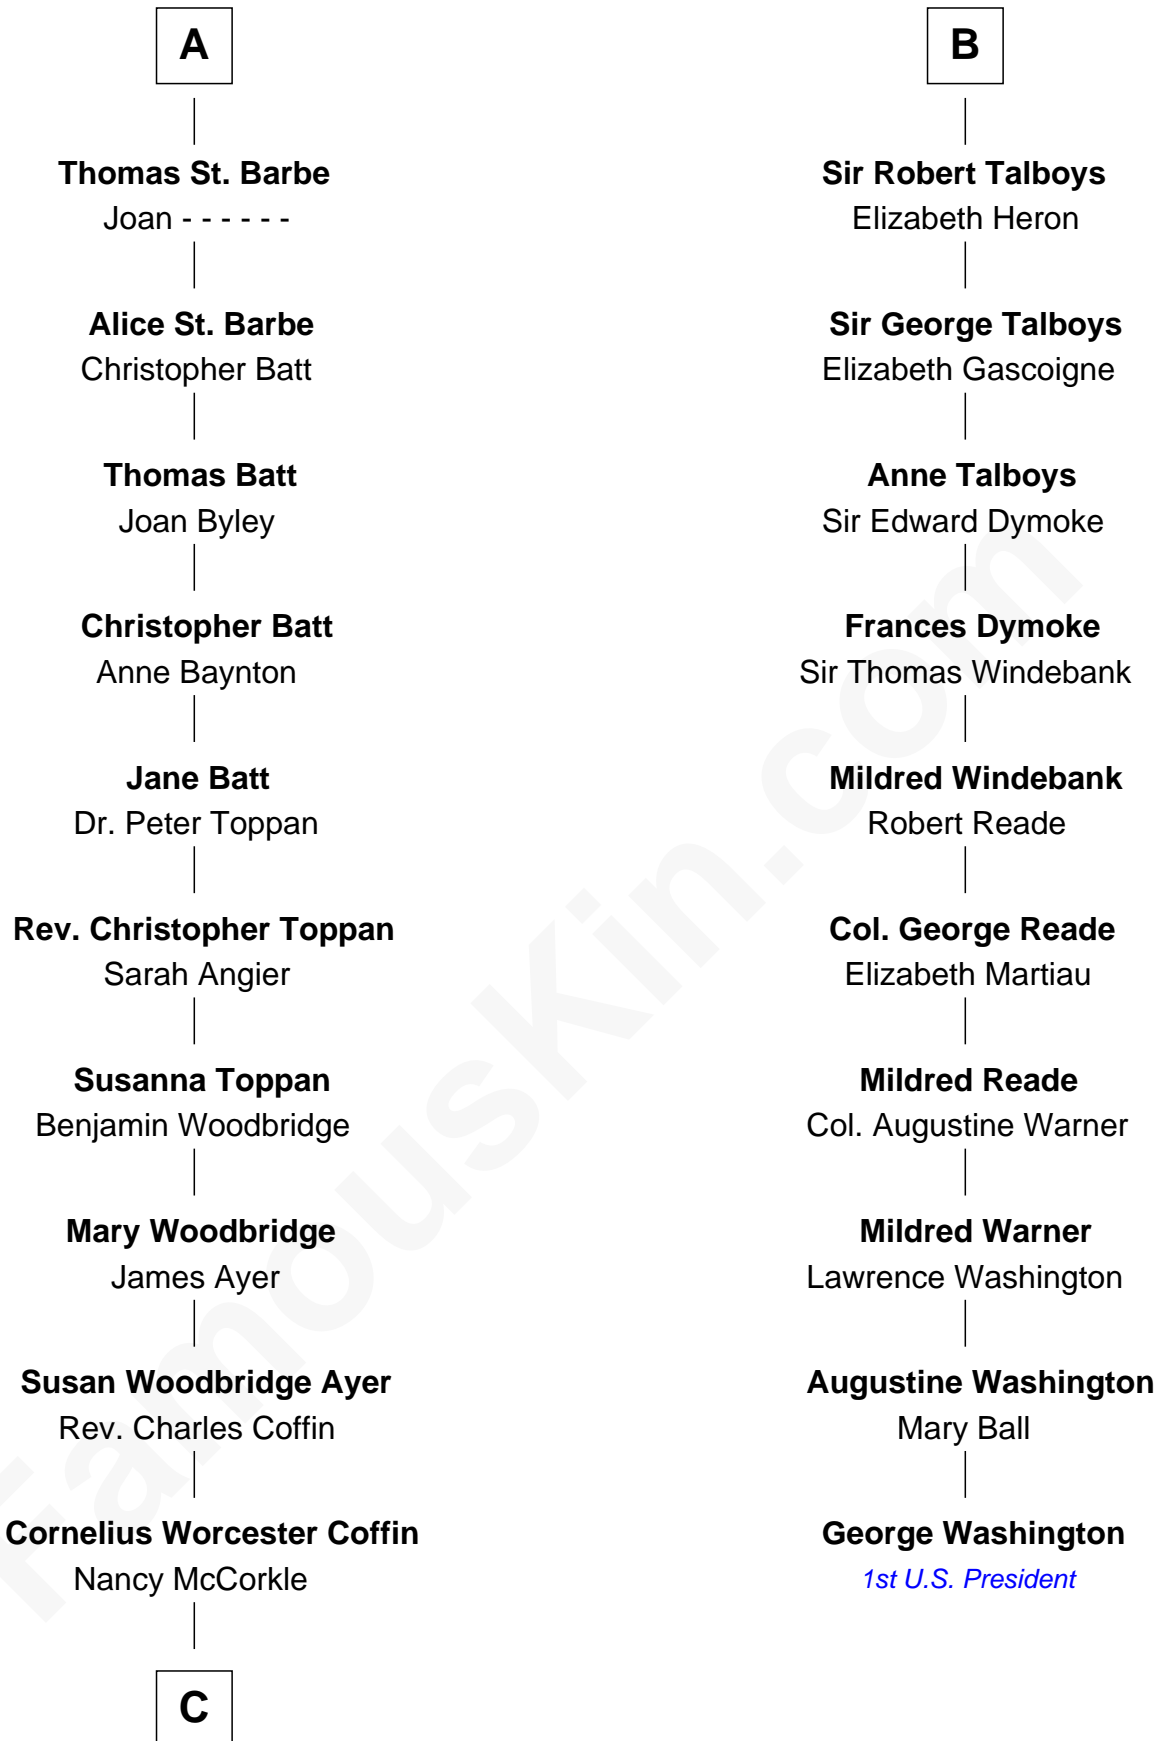

## Relationship Chart of

### Tennessee Williams

Author of *A Streetcar Named Desire*

16th cousin 3 times removed of

### George Washington

1st U.S. President

**C**

**Isabelle Coffin**  
Thomas Lanier Williams

**Cornelius Coffin Williams**  
Edwina Dakin

**Tennessee Williams**  
*Author of A Streetcar Named Desire*

FamousKin.com