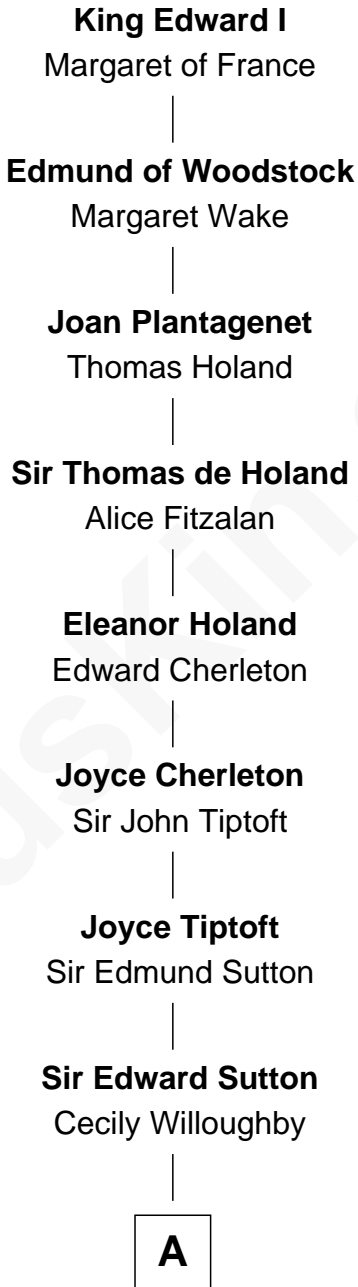

FamousKin.com

Relationship Chart of Tennessee Williams

Author of A Streetcar Named Desire

19th Great-grandson of

King Edward I
King of England

A

Sir John Sutton

Cecily Grey

Sir Henry Dudley

----- Ashton

Probable

Roger Dudley

Susanna Thorne

Gov. Thomas Dudley

Dorothy York

Mercy Dudley

Thomas Lanier Williams

—
Cornelius Coffin Williams

Edwina Dakin

—
Tennessee Williams

Author of [A Streetcar Named Desire](#)