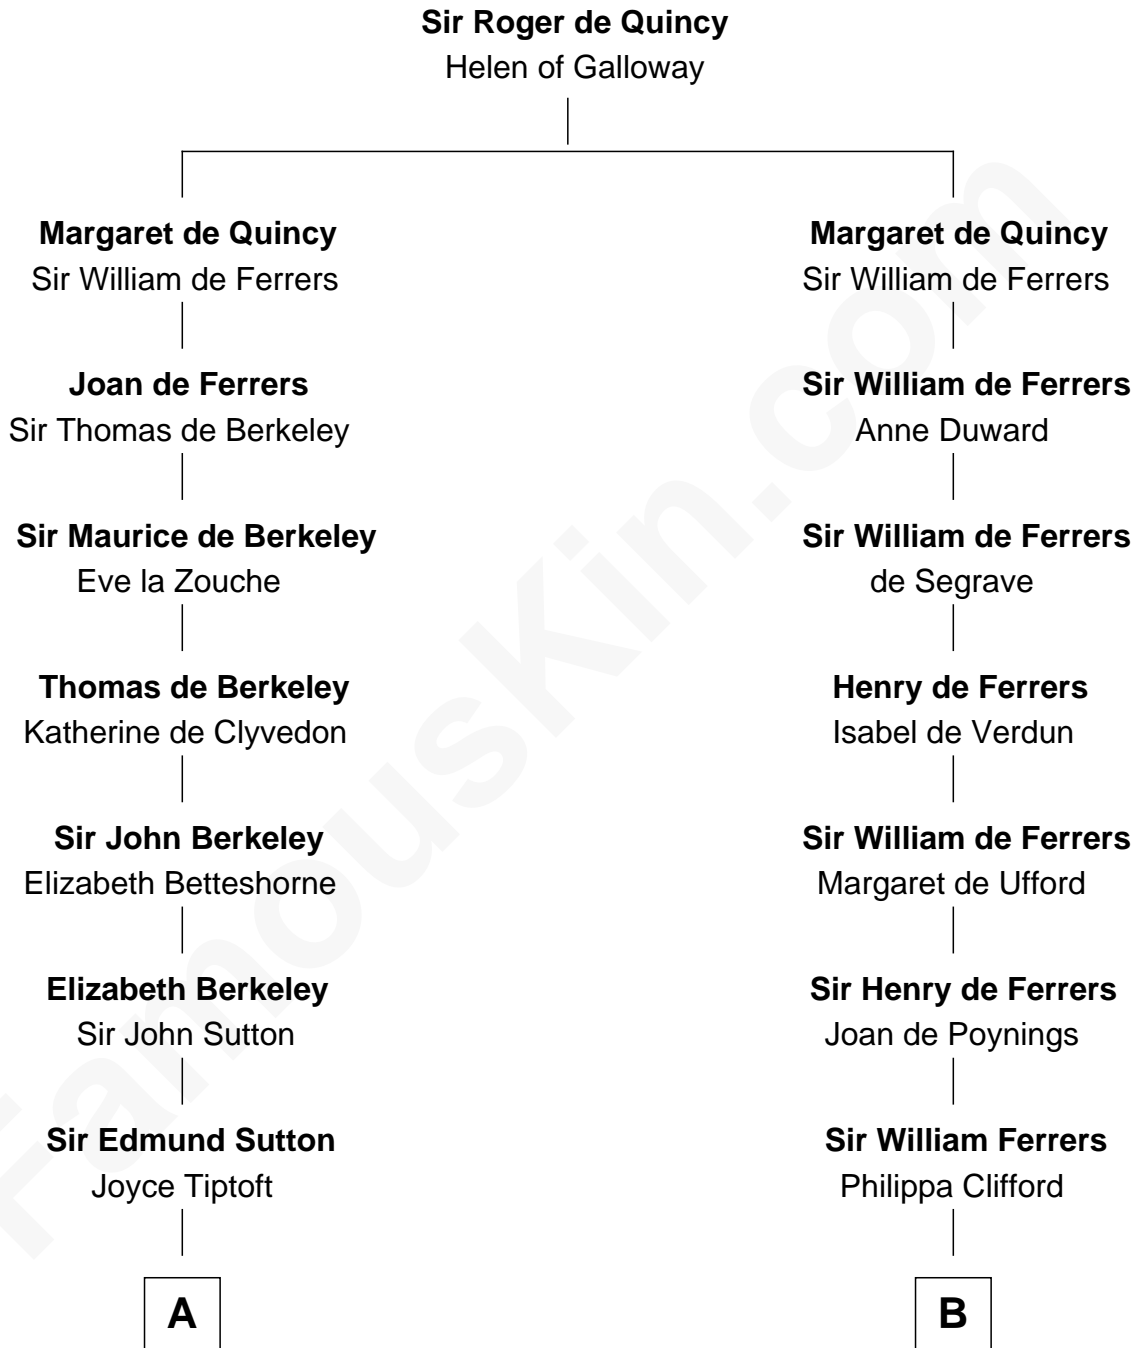

## Relationship Chart of

### Tennessee Williams

*Author of A Streetcar Named Desire*

20th cousin 1 time removed of

**Hetty Green**

*"The Witch of Wall Street"*

**C**

**Susan Woodbridge Ayer**

Rev. Charles Coffin

**Cornelius Worcester Coffin**

Nancy McCorkle

**Isabelle Coffin**

Thomas Lanier Williams

**Cornelius Coffin Williams**

Edwina Dakin

**Tennessee Williams**

*Author of A Streetcar Named Desire*