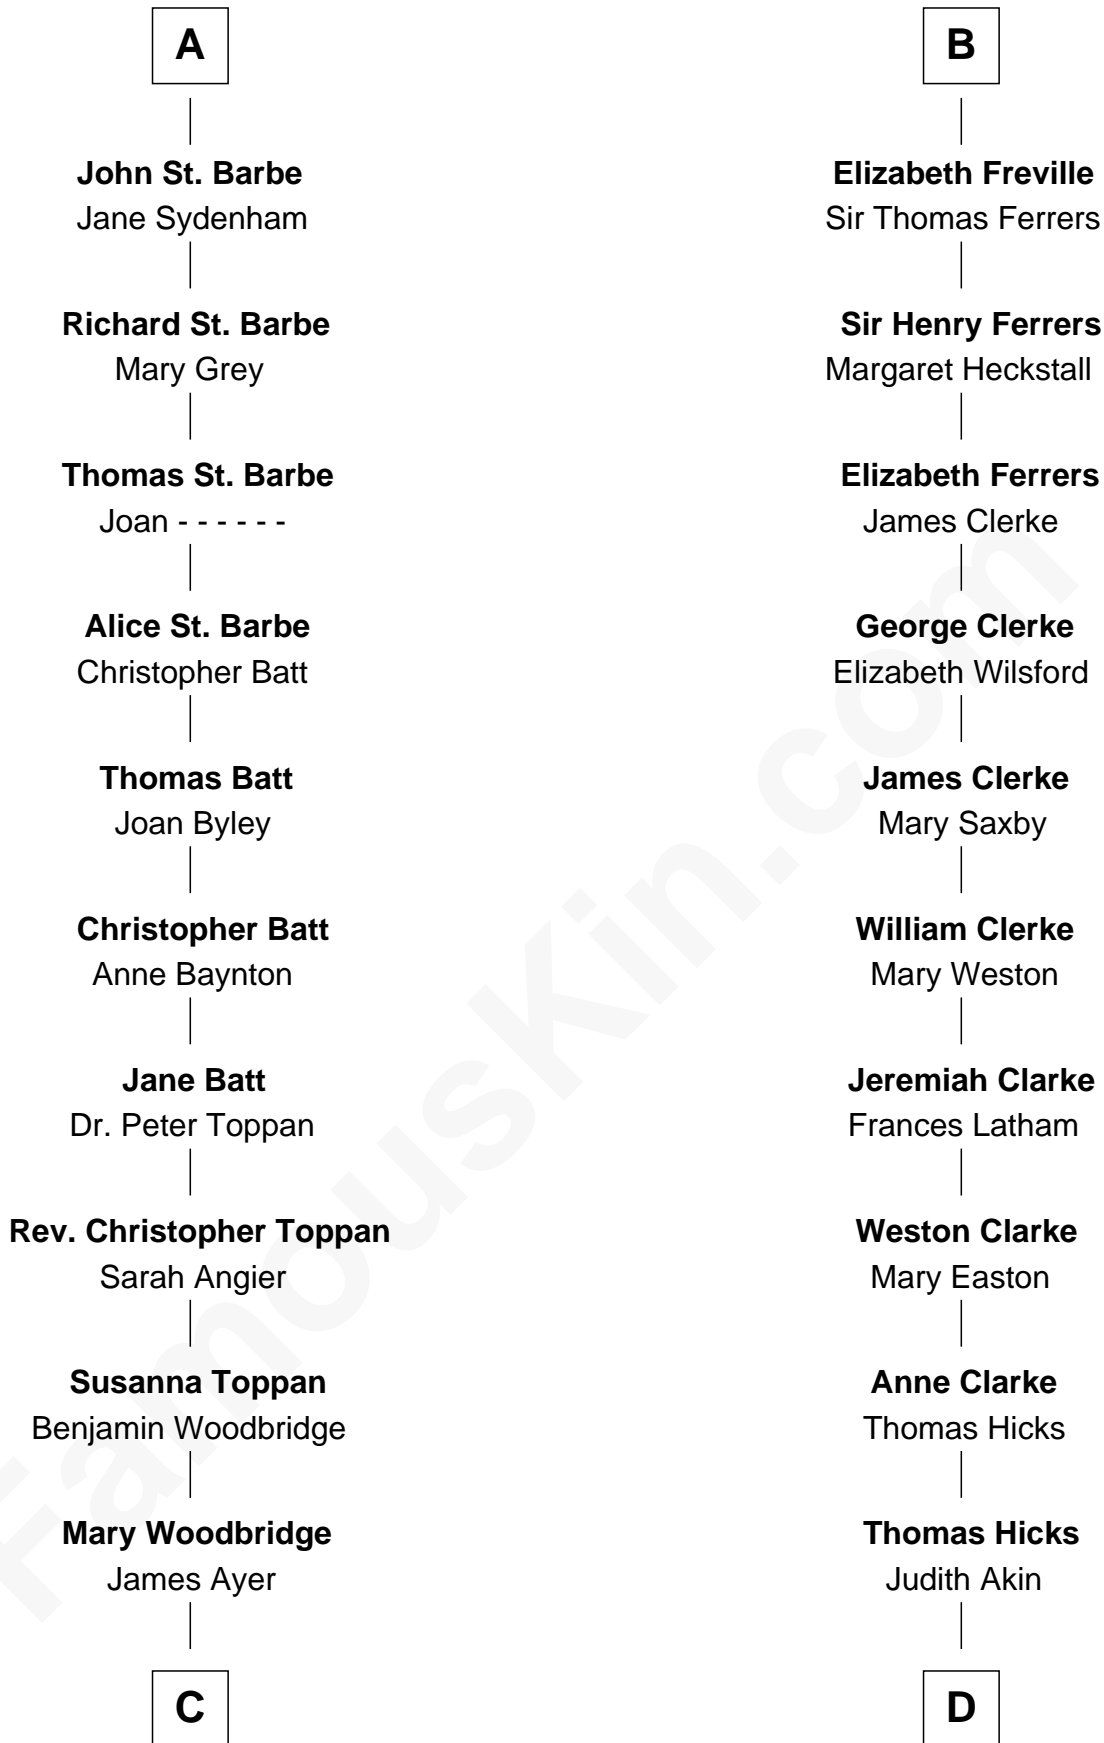

FamousKin.com

Relationship Chart of Tennessee Williams

Author of *A Streetcar Named Desire*

20th cousin 1 time removed of

Hetty Green

"The Witch of Wall Street"

Sir William Longespee

Ela of Salisbury

Edwina Dakin

Tennessee Williams

Author of A Streetcar Named Desire

D

Sarah Hicks

Gideon Howland

Gideon Howland

Mehitable Howland

Abby Slocum Howland

Edward Mott Robinson

Hetty Green

"The Witch of Wall Street"

FamousKin.com