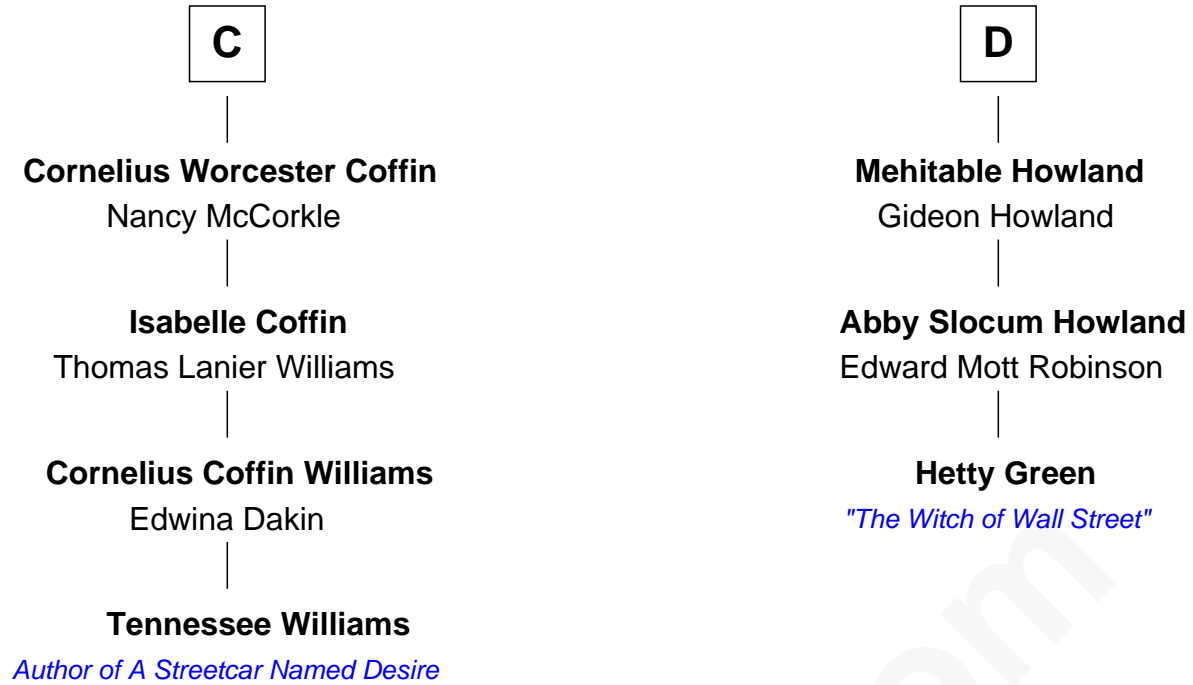

FamousKin.com

Relationship Chart of

Tennessee Williams

Author of *A Streetcar Named Desire*

19th cousin 1 time removed of

Hetty Green

"The Witch of Wall Street"

Sir Hugh le Despencer

Isabella de Beauchamp

Isabel le Despencer

Sir John de Hastings

Sir Hugh de Hastings

Margery Foliot

Maud de Hastings

Sir Robert De La Mare

Willelma De La Mare

Hugh le Despencer

Eleanor de Clare

Sir Edward le Despencer

Anne de Ferrers

Edward Despencer

Elizabeth Burghersh

Margaret Despencer

Robert de Ferrers

Phillippa Ferrers

Sir Thomas Greene

Elizabeth Greene

William Raleigh

Sir Edward Raleigh

Margaret Verney

B

FamousKin.com