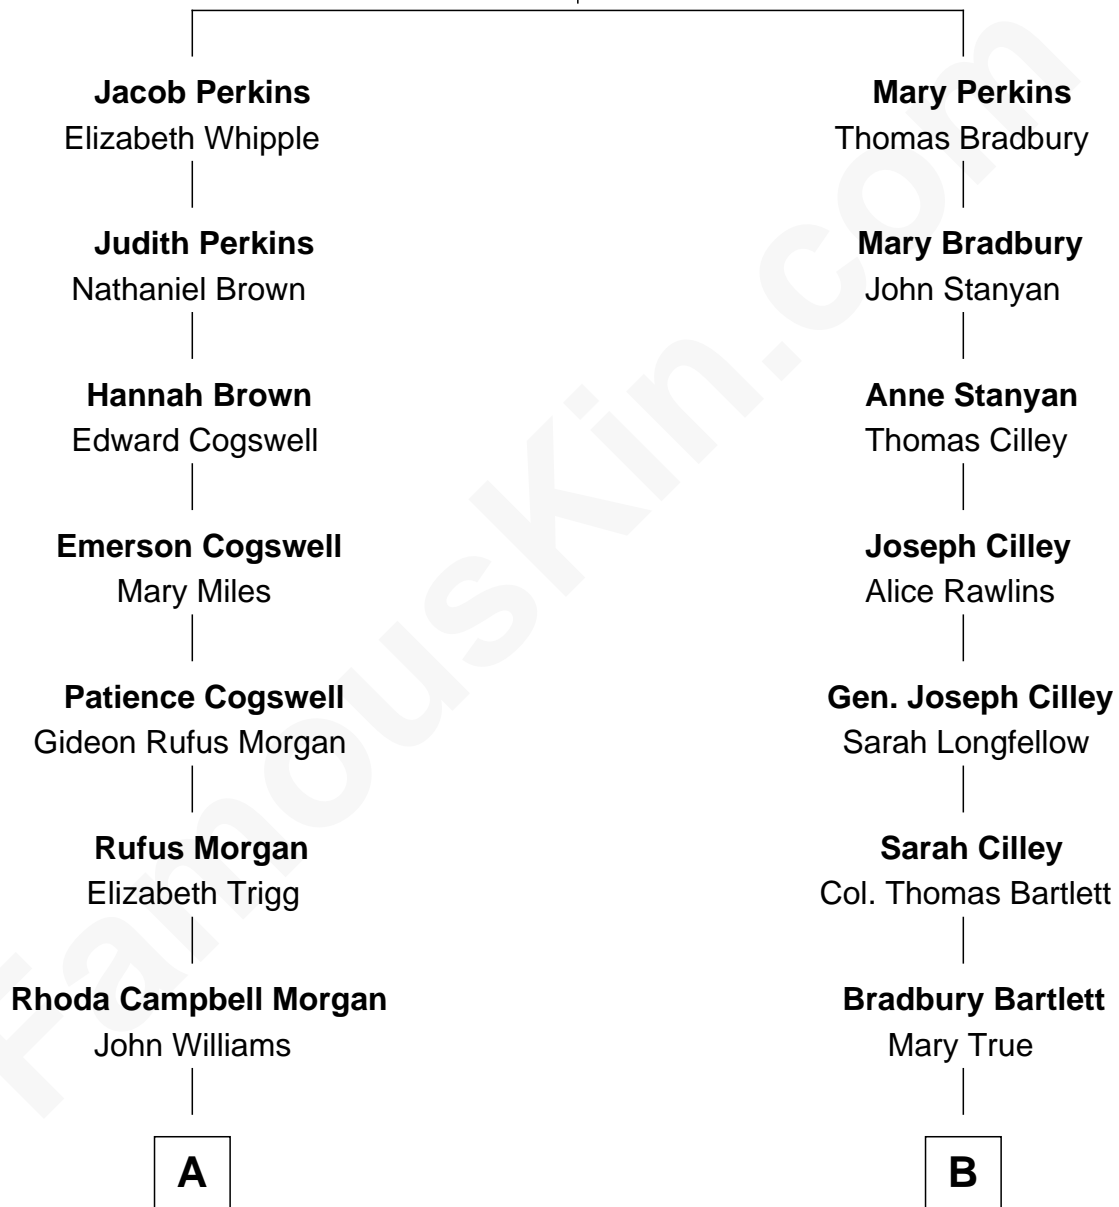

## Relationship Chart of

### Tennessee Williams

*Author of A Streetcar Named Desire*

9th cousin 1 time removed of

**Alan Shepard**

*Mercury and Apollo Astronaut*

**John Perkins**

Judith Gater

**A**

**Thomas Lanier Williams**

Isabelle Coffin

**Cornelius Coffin Williams**

Edwina Dakin

**Tennessee Williams**

*Author of A Streetcar Named Desire*

**B**

**Thomas Bradbury Bartlett**

Victoria Elizabeth Williams Cilley

**Annie Elizabeth Bartlett**

Frederick Johnson Shepard

**Alan Bartlett Shepard**

Pauline Renza Emerson

**Alan Shepard**

*Mercury and Apollo Astronaut*