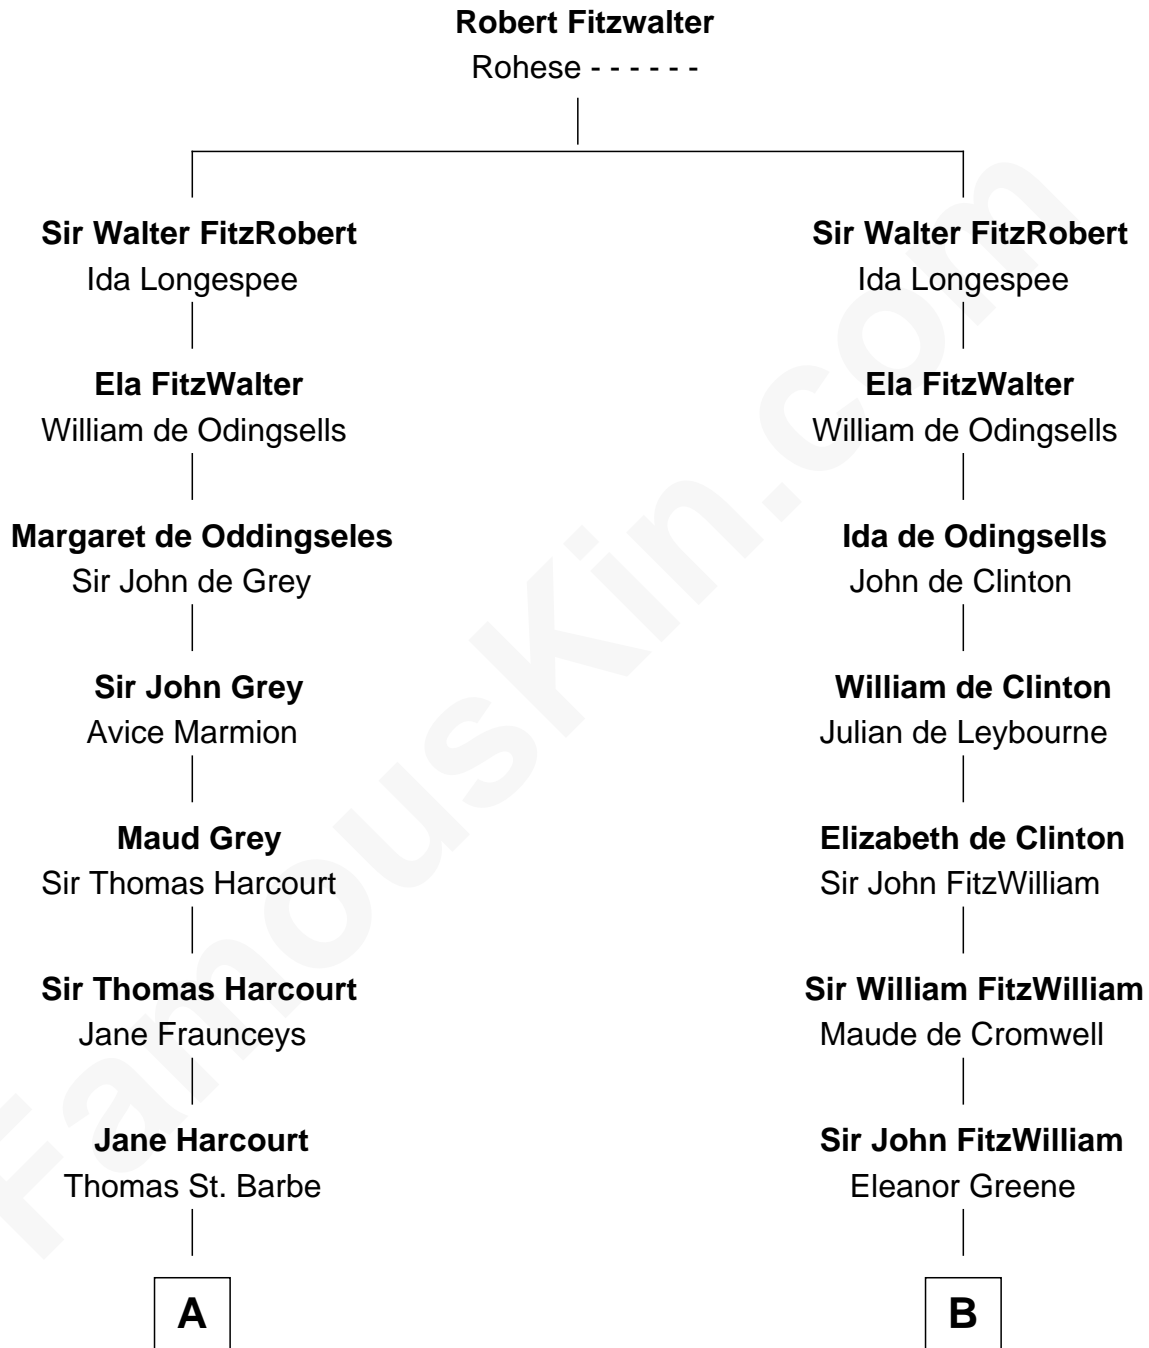

Abigail (Smith) Adams

First Lady of President John Adams