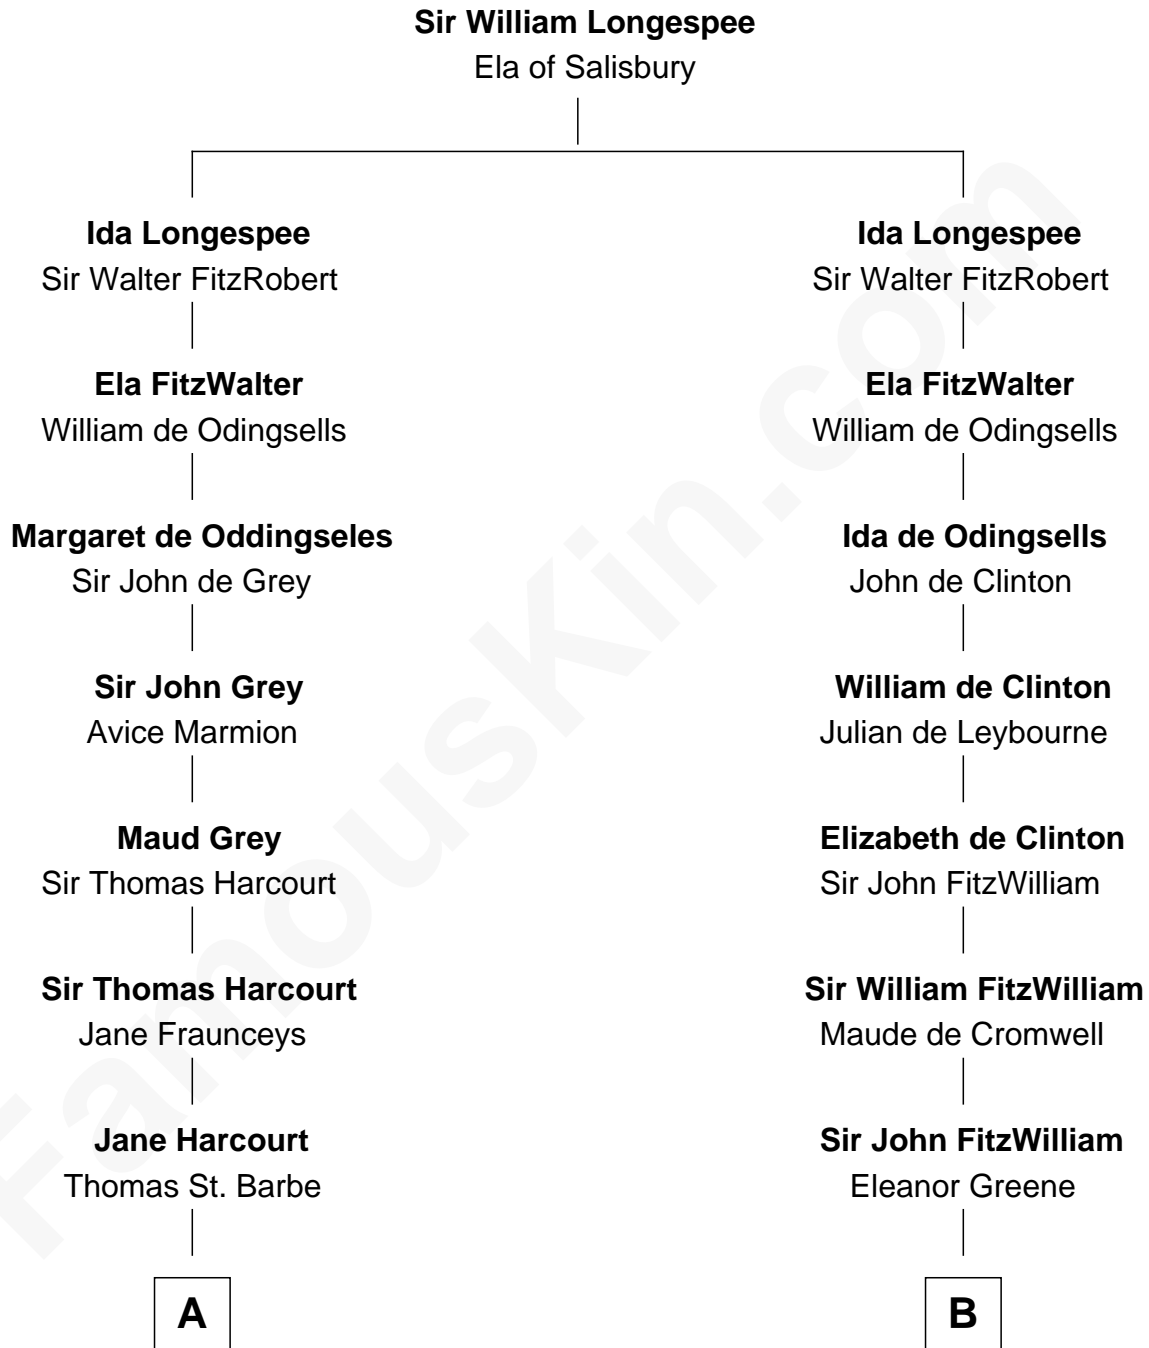

Abigail (Smith) Adams

First Lady of President John Adams