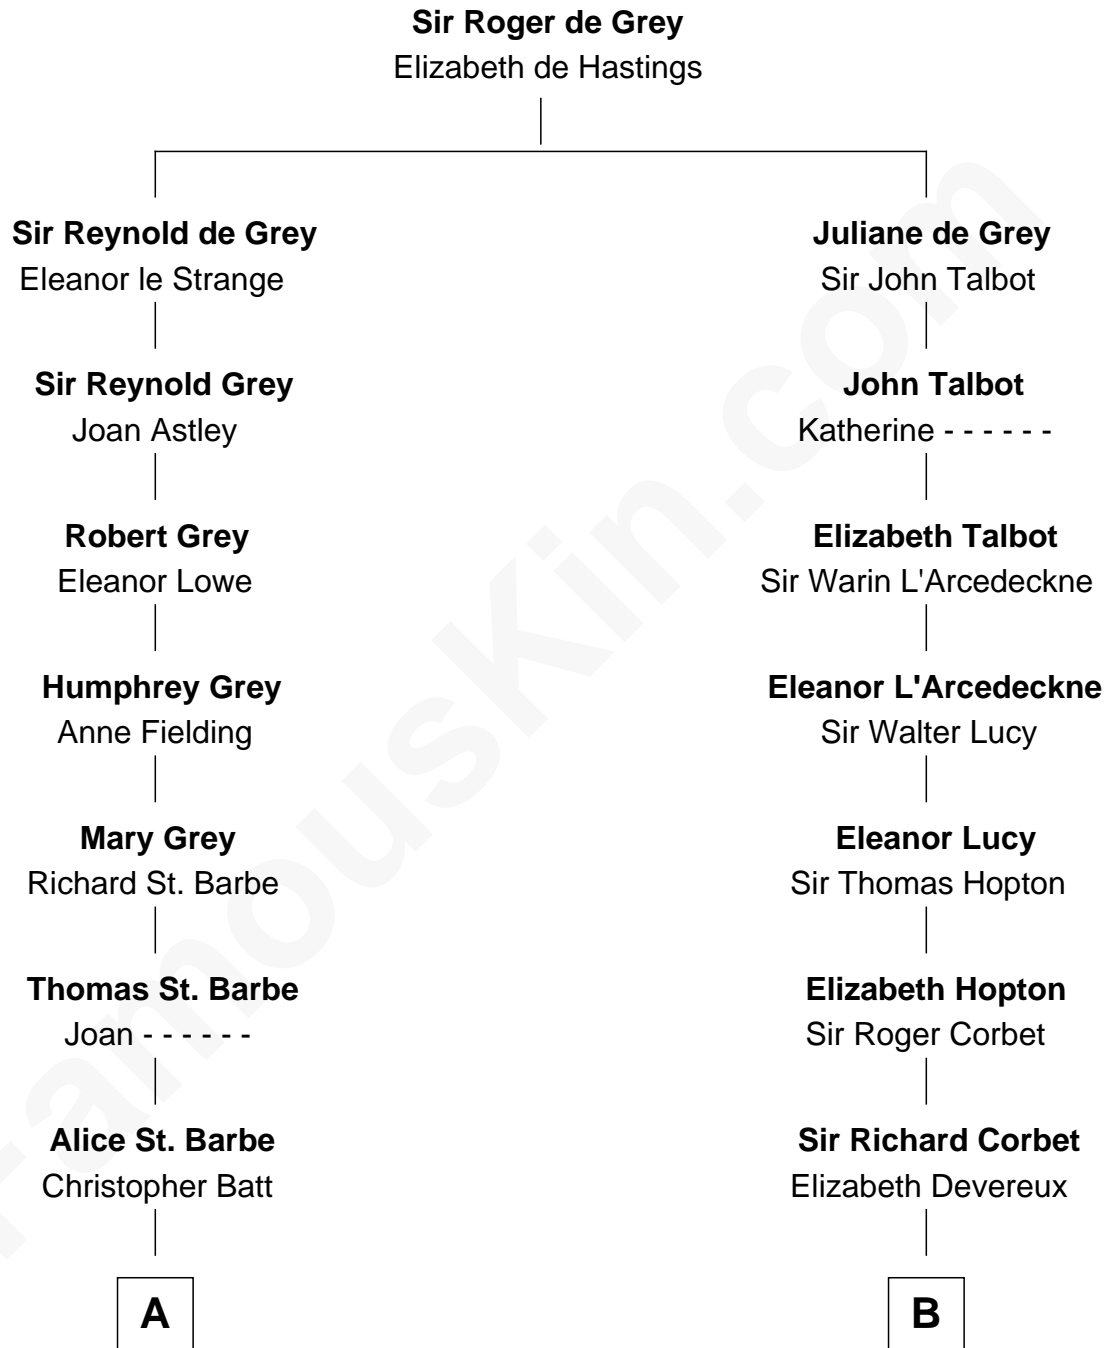

FamousKin.com

Relationship Chart of

Tennessee Williams

Author of *A Streetcar Named Desire*

17th cousin 3 times removed of

Orson Welles

Radio, Stage, and Movie Actor

C