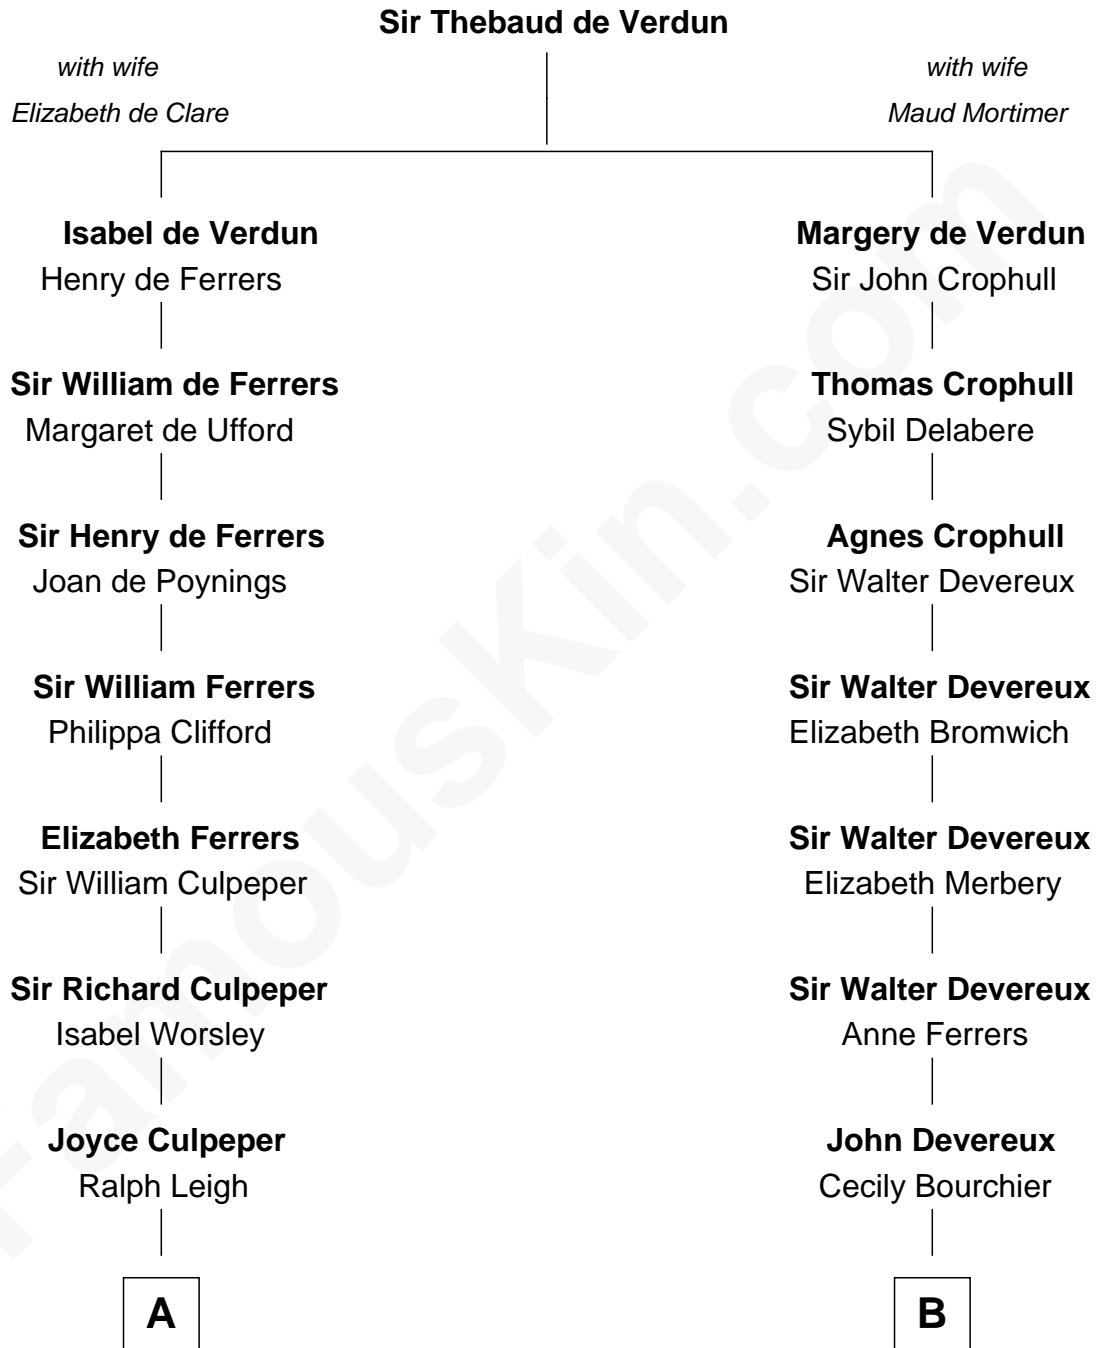

## Relationship Chart of

### Tennessee Williams

Author of *A Streetcar Named Desire*

18th cousin 1 time removed of

**Charles Darwin**

*Theory of Evolution*

**C**

**Isabelle Coffin**  
Thomas Lanier Williams

**Cornelius Coffin Williams**  
Edwina Dakin

**Tennessee Williams**  
*Author of A Streetcar Named Desire*

**D**

**Dr. Robert Waring Darwin**  
Susanna Wedgwood

**Charles Darwin**  
*Theory of Evolution*

FamousKin.com