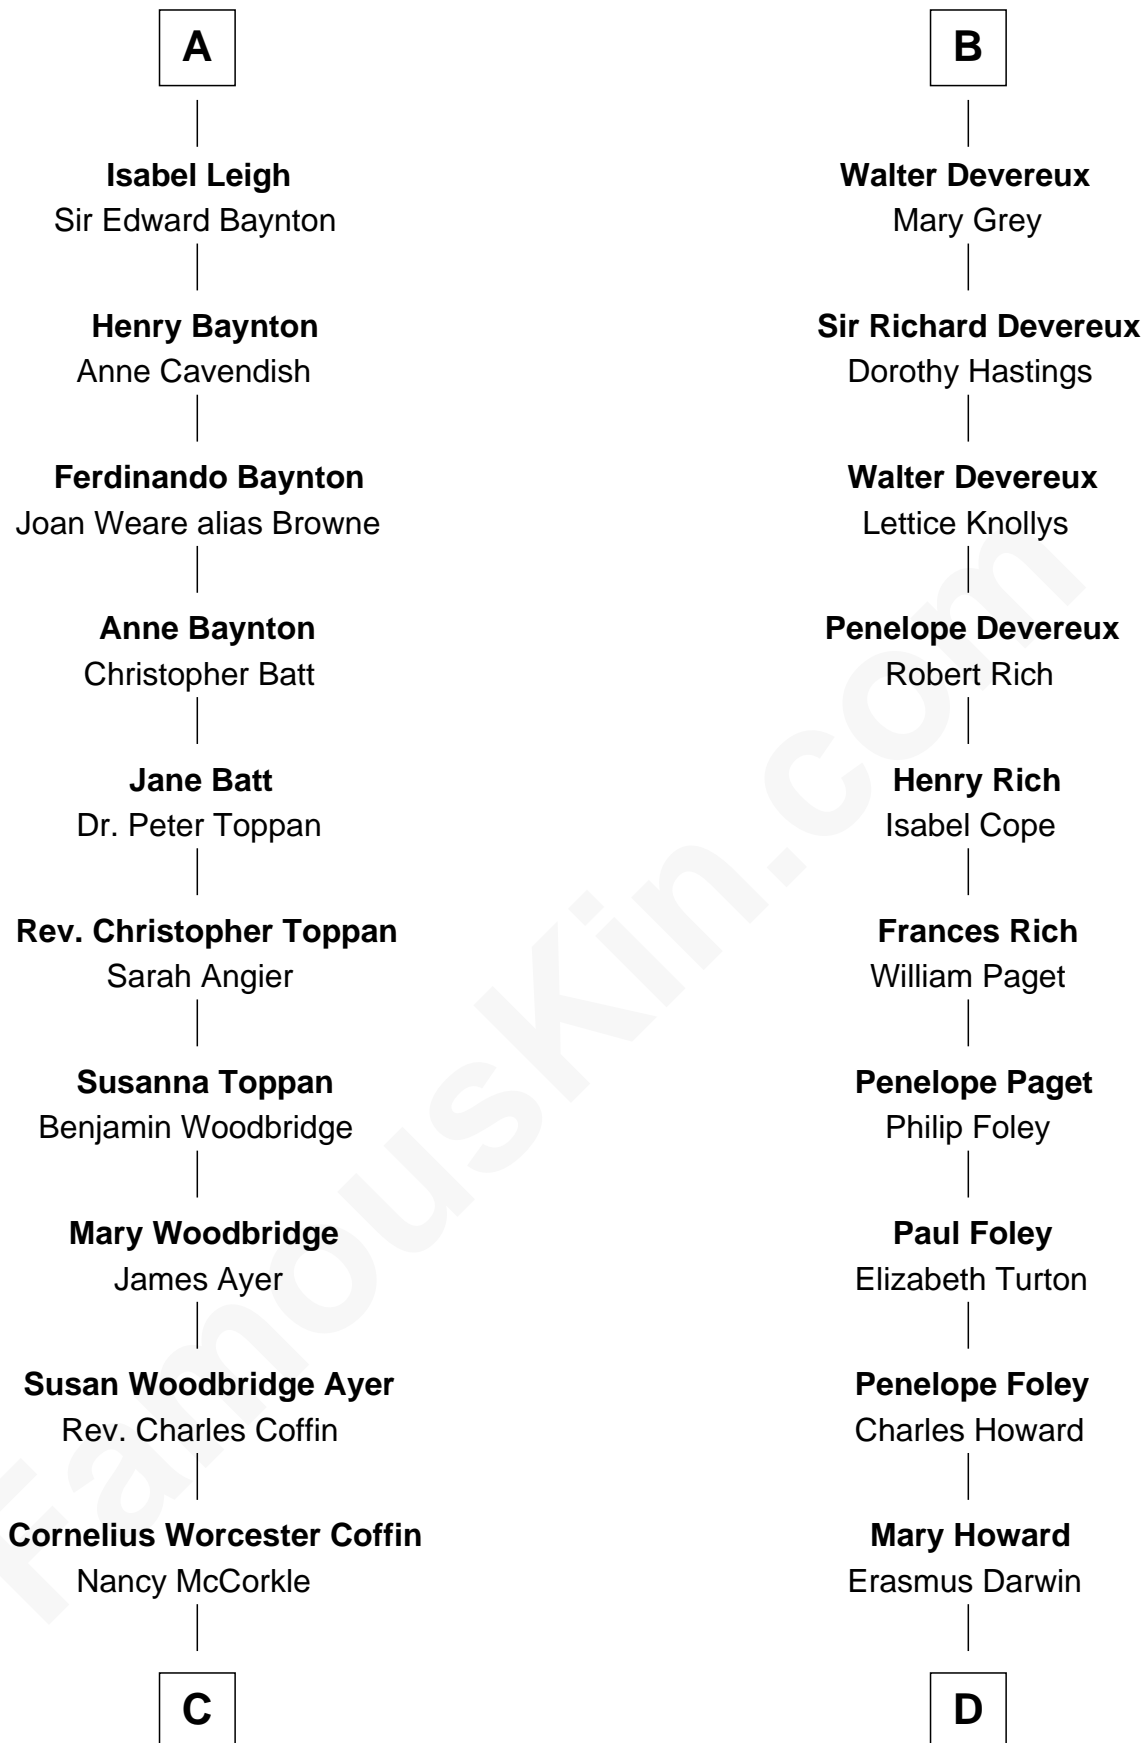

## Relationship Chart of

### Tennessee Williams

Author of *A Streetcar Named Desire*

18th cousin 1 time removed of

**Charles Darwin**

*Theory of Evolution*

**C**

**Isabelle Coffin**  
Thomas Lanier Williams

**Cornelius Coffin Williams**  
Edwina Dakin

**Tennessee Williams**  
*Author of A Streetcar Named Desire*

**D**

**Dr. Robert Waring Darwin**  
Susanna Wedgwood

**Charles Darwin**  
*Theory of Evolution*

FamousKin.com