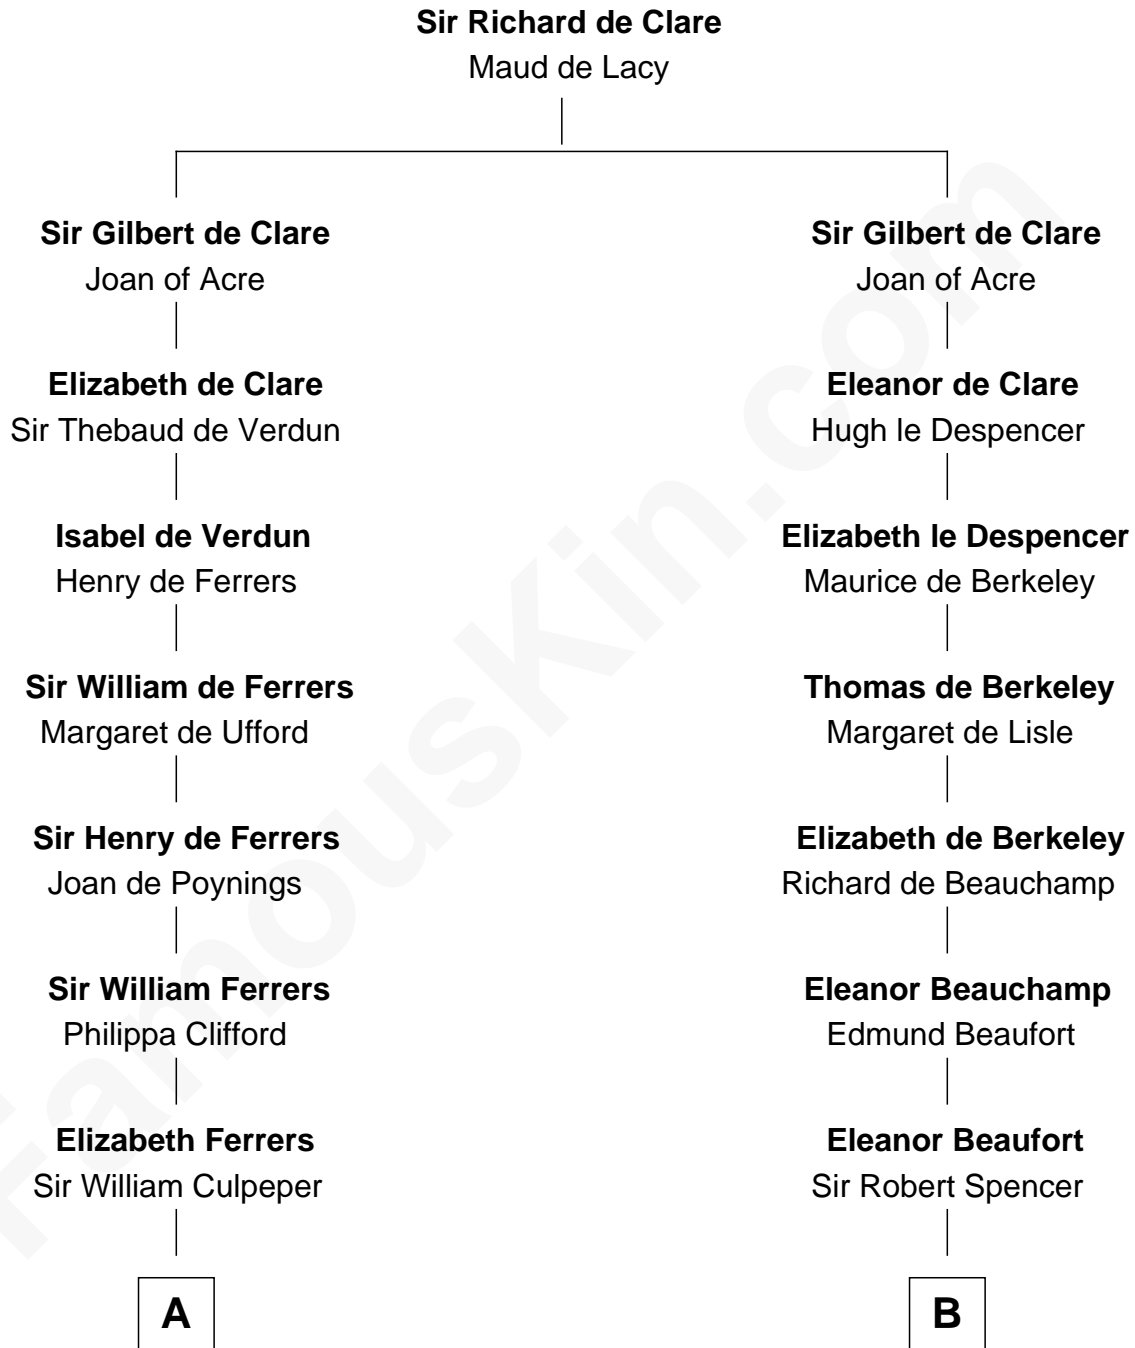

# FamousKin.com

## Relationship Chart of Tennessee Williams

Author of *A Streetcar Named Desire*

18th cousin 3 times removed of

**Charles Darwin**  
*Theory of Evolution*

**C**

**Susan Woodbridge Ayer**  
Rev. Charles Coffin

**Cornelius Worcester Coffin**  
Nancy McCorkle

**Isabelle Coffin**  
Thomas Lanier Williams

**Cornelius Coffin Williams**  
Edwina Dakin

**Tennessee Williams**  
*Author of A Streetcar Named Desire*

**D**

**Dr. Robert Waring Darwin**  
Susanna Wedgwood

**Charles Darwin**  
*Theory of Evolution*

FamousKin.com