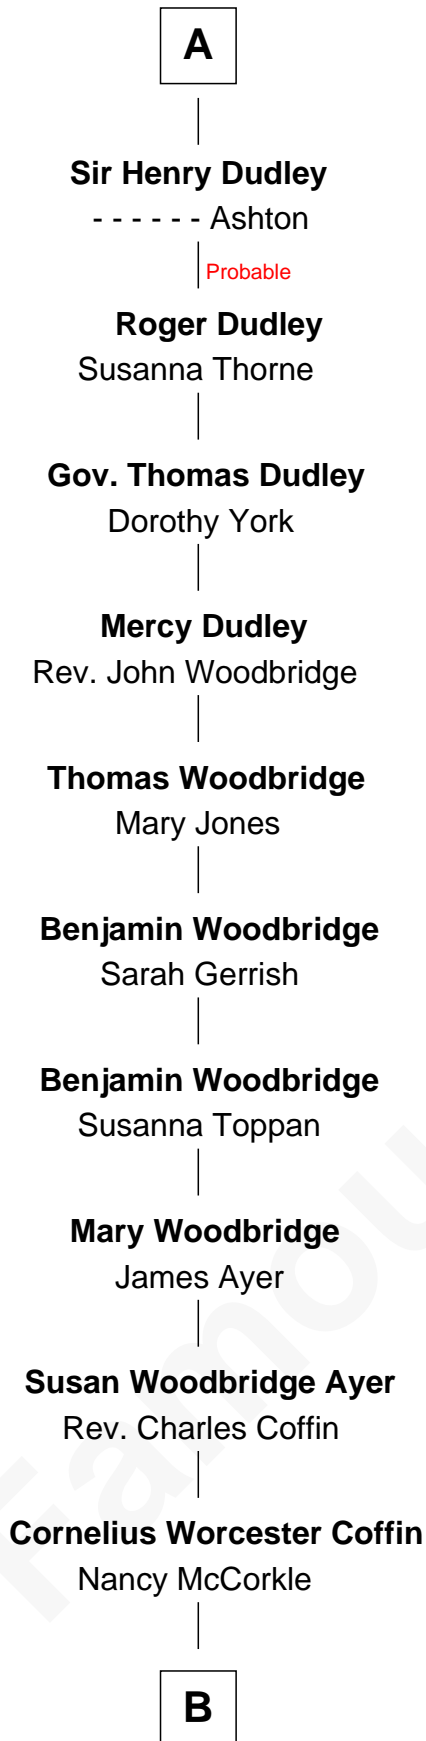

FamousKin.com

Relationship Chart of

Tennessee Williams

Author of *A Streetcar Named Desire*

6th cousin 13 times removed of

Catherine Parr

6th Wife of King Henry VIII

Edmund Fitzalan

Alice de Warenne

Richard Fitzalan
Eleanor Plantagenet

Aline Fitzalan
Sir Roger le Strange

Alice Fitzalan
Sir Thomas de Holand

Lucy le Strange
Sir William Willoughby

Eleanor Holand
Edward Cherleton

Margery Willoughby
Sir William FitzHugh

Joyce Cherleton
Sir John Tiptoft

Sir Henry FitzHugh
Alice de Neville

Joyce Tiptoft
Sir Edmund Sutton

Elizabeth FitzHugh
Sir William Parr

Sir Edward Sutton
Cecily Willoughby

Sir Thomas Parr
Maud Green

Sir John Sutton
Cecily Grey

Catherine Parr
6th Wife of King Henry VIII

A

B

Isabelle Coffin
Thomas Lanier Williams

Cornelius Coffin Williams
Edwina Dakin

Tennessee Williams
Author of A Streetcar Named Desire

FamousKin.com