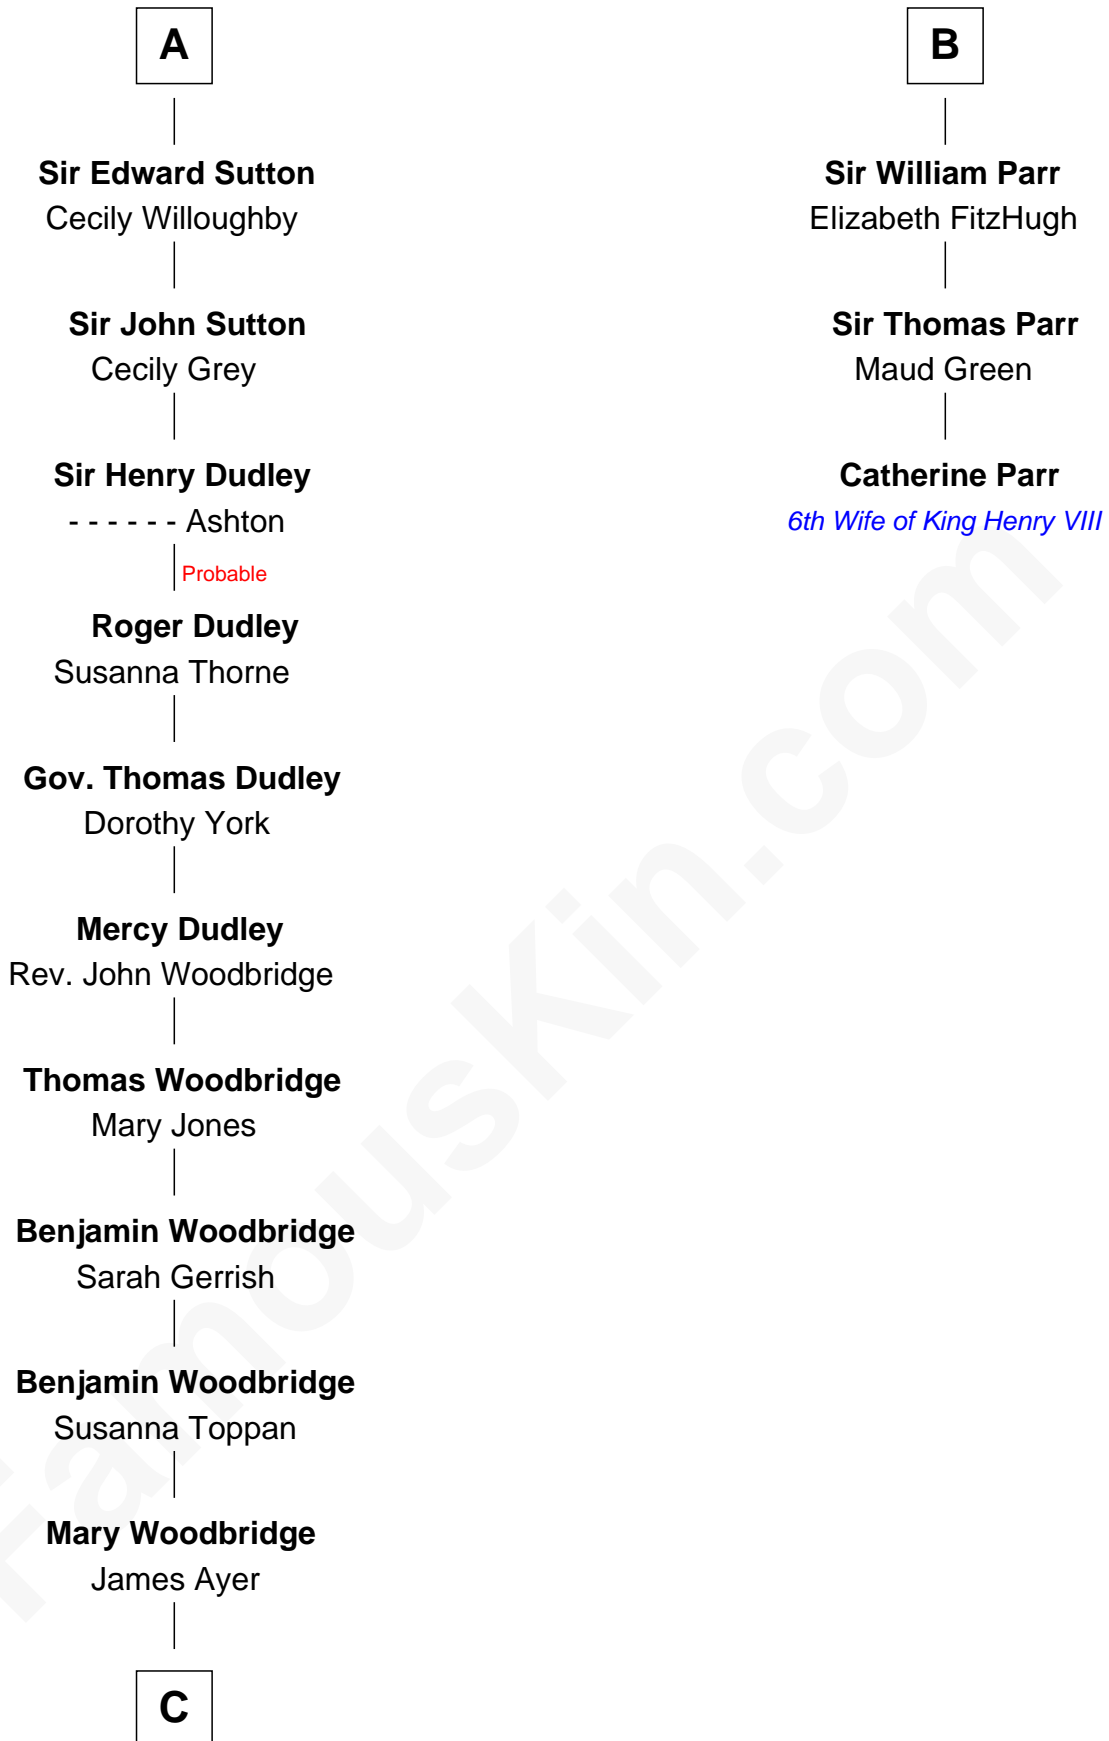

FamousKin.com

Relationship Chart of

Tennessee Williams

Author of *A Streetcar Named Desire*

9th cousin 12 times removed of

Catherine Parr

6th Wife of King Henry VIII

C