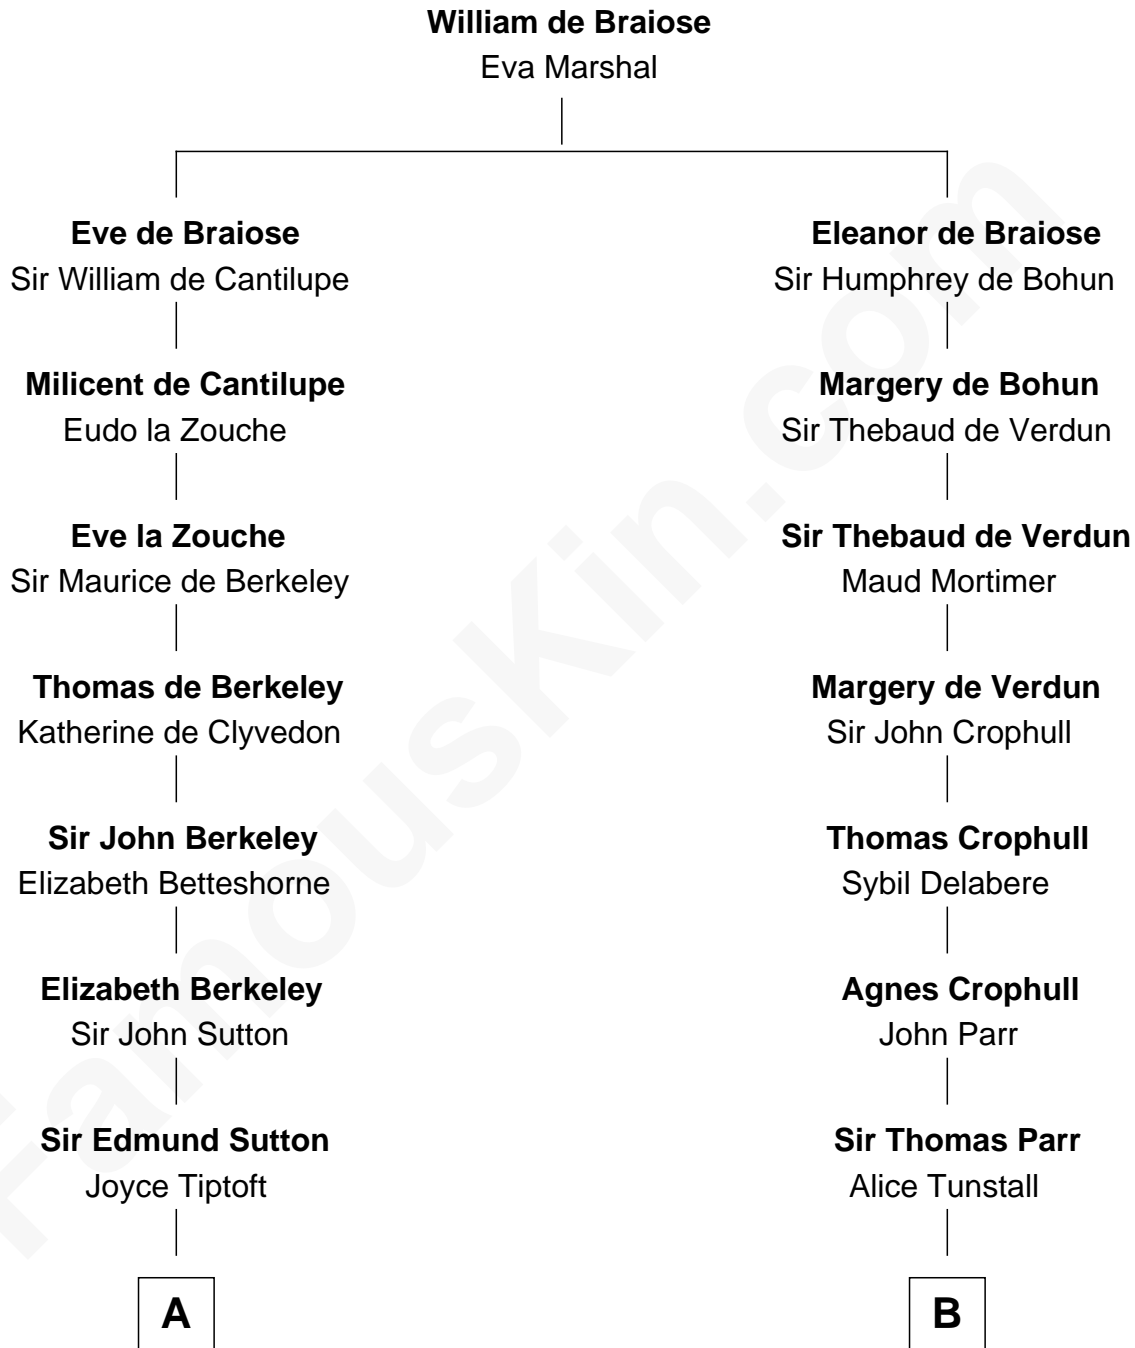

FamousKin.com

Relationship Chart of

Tennessee Williams

Author of *A Streetcar Named Desire*

9th cousin 12 times removed of

Catherine Parr

6th Wife of King Henry VIII

C