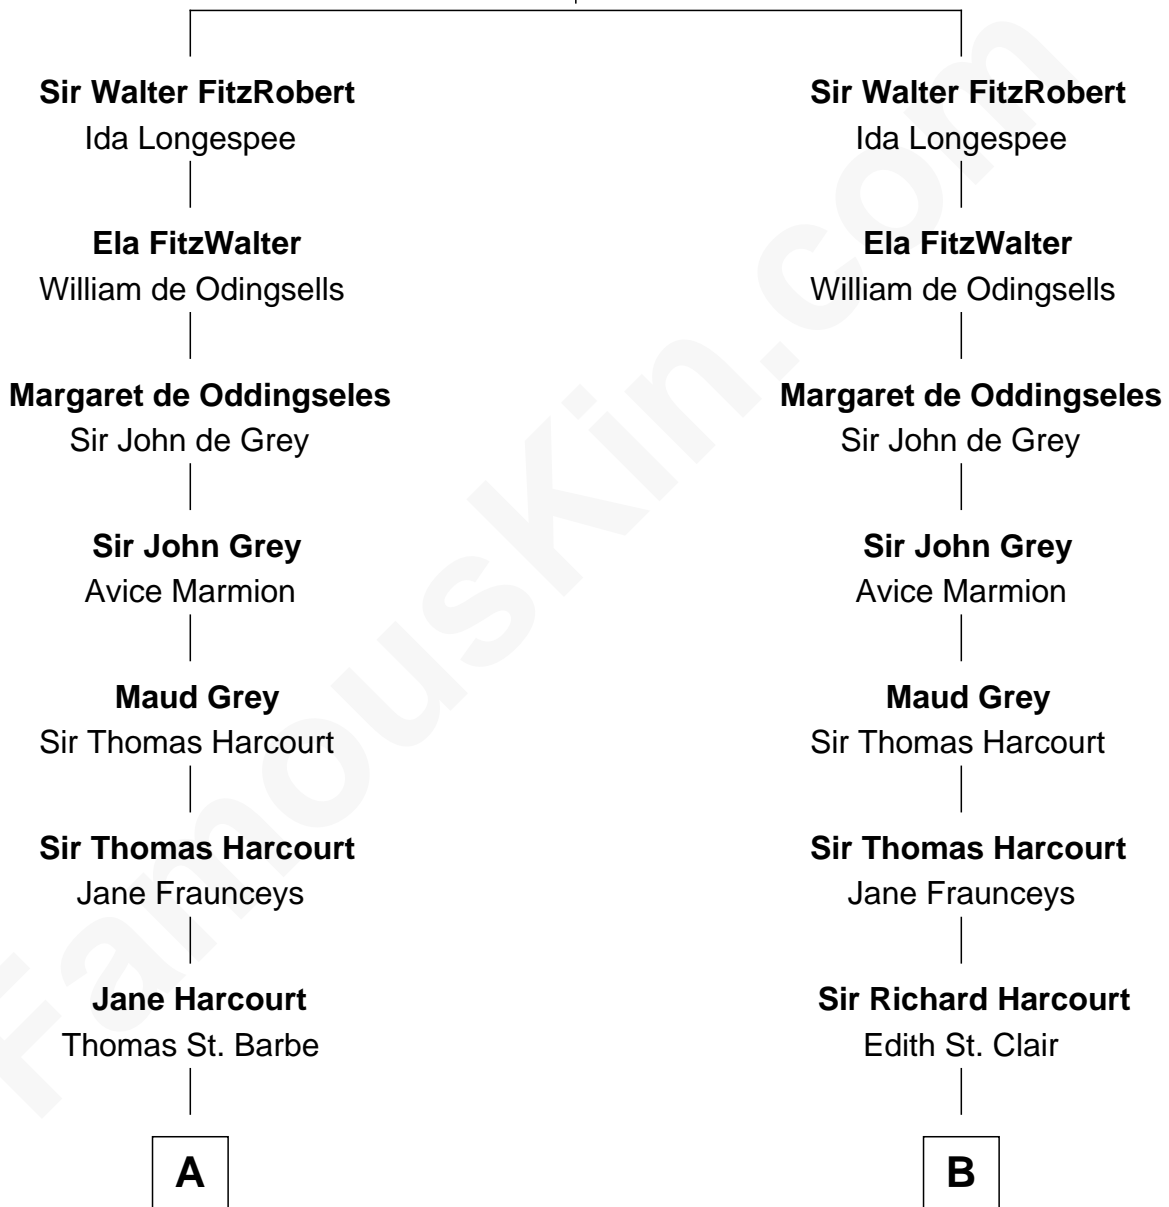

## Relationship Chart of

### Tennessee Williams

*Author of A Streetcar Named Desire*

21st cousin of

**John Kerry**

*68th U.S. Secretary of State*

**Robert Fitzwalter**

Rohese - - - - -

**C**

**Tennessee Williams**

*Author of A Streetcar Named Desire*

**D**

**Robert Charles Winthrop**

Elizabeth Cabot Blanchard

**Robert Charles Winthrop**

Elizabeth Mason

**Margaret Tyndal Winthrop**