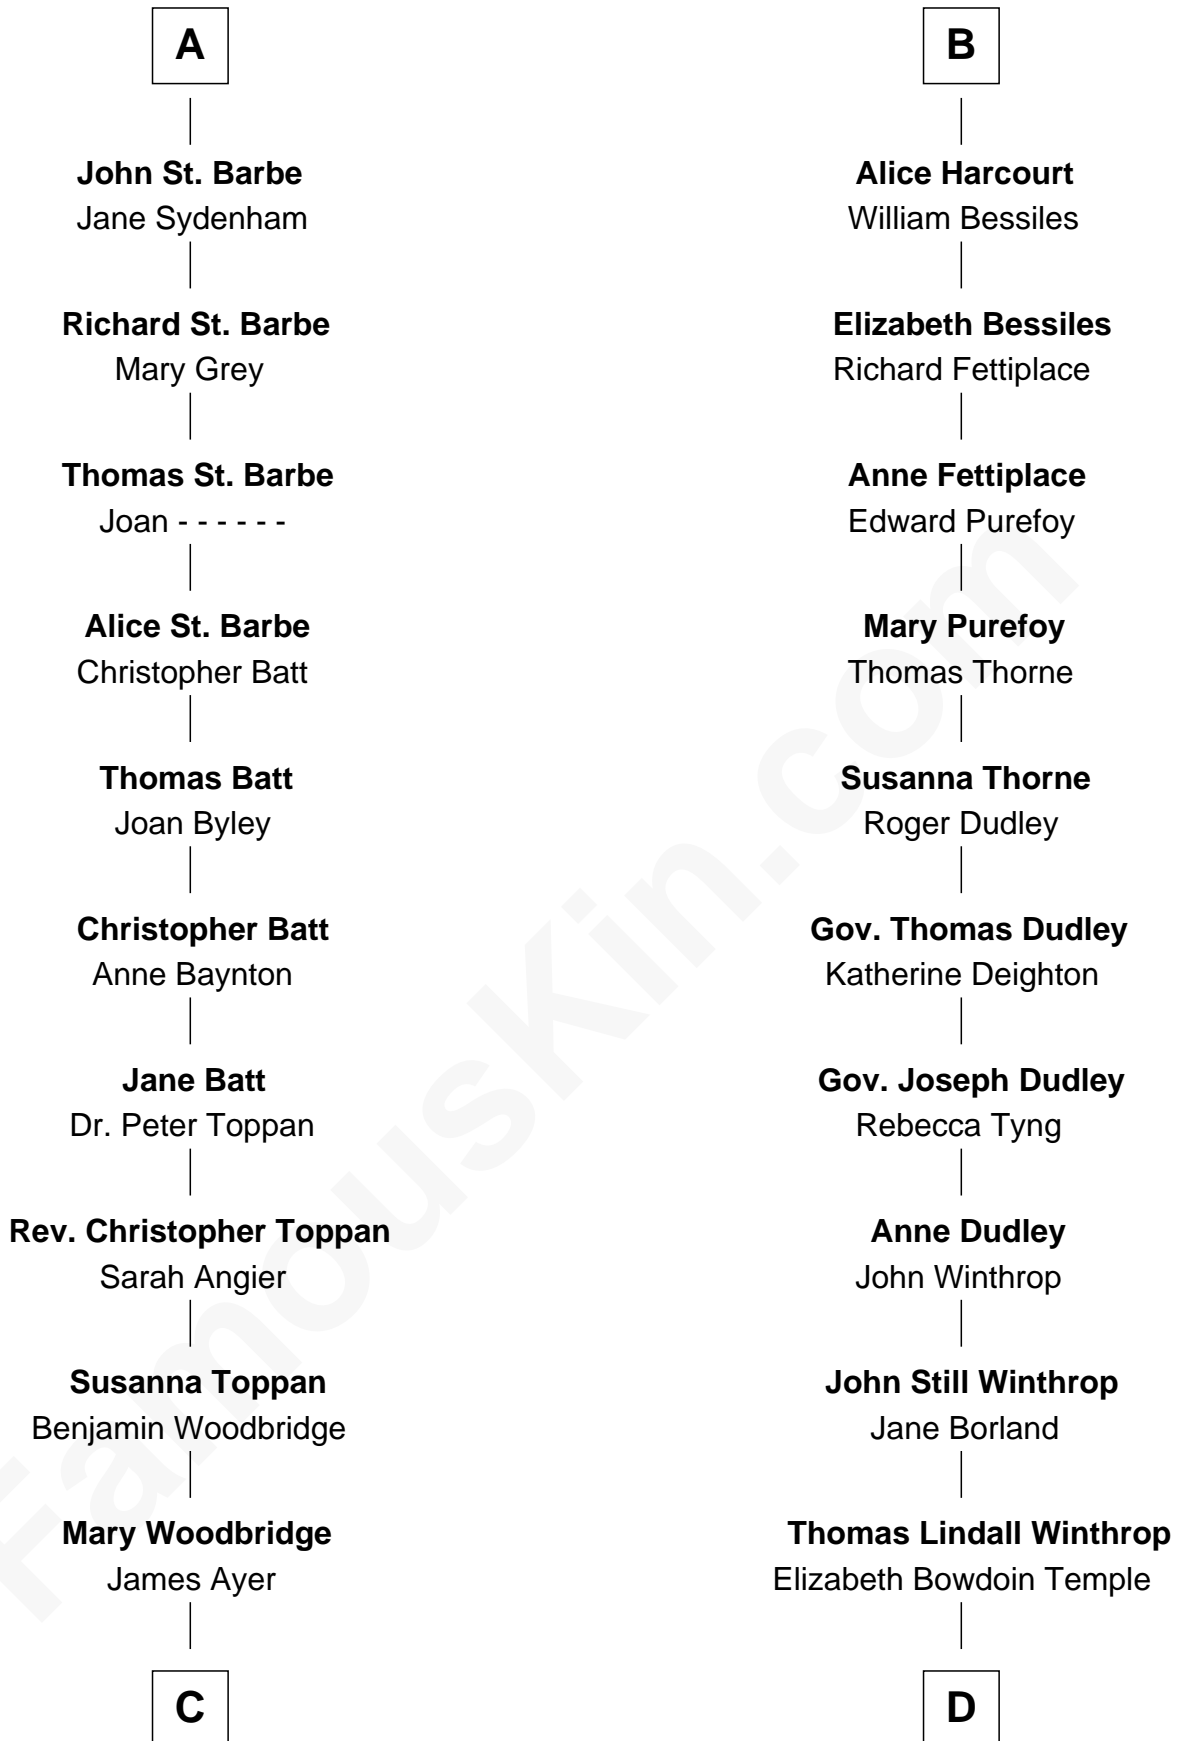

## Relationship Chart of

### Tennessee Williams

*Author of A Streetcar Named Desire*

21st cousin of

**John Kerry**

*68th U.S. Secretary of State*

**Robert Fitzwalter**

Rohese - - - - -

**C**

**Susan Woodbridge Ayer**

Rev. Charles Coffin

**Cornelius Worcester Coffin**

Nancy McCorkle

**Isabelle Coffin**

Thomas Lanier Williams

**Cornelius Coffin Williams**

Edwina Dakin

**Tennessee Williams**

*Author of A Streetcar Named Desire*

**D**

**Robert Charles Winthrop**

Elizabeth Cabot Blanchard

**Robert Charles Winthrop**

Elizabeth Mason

**Margaret Tyndal Winthrop**