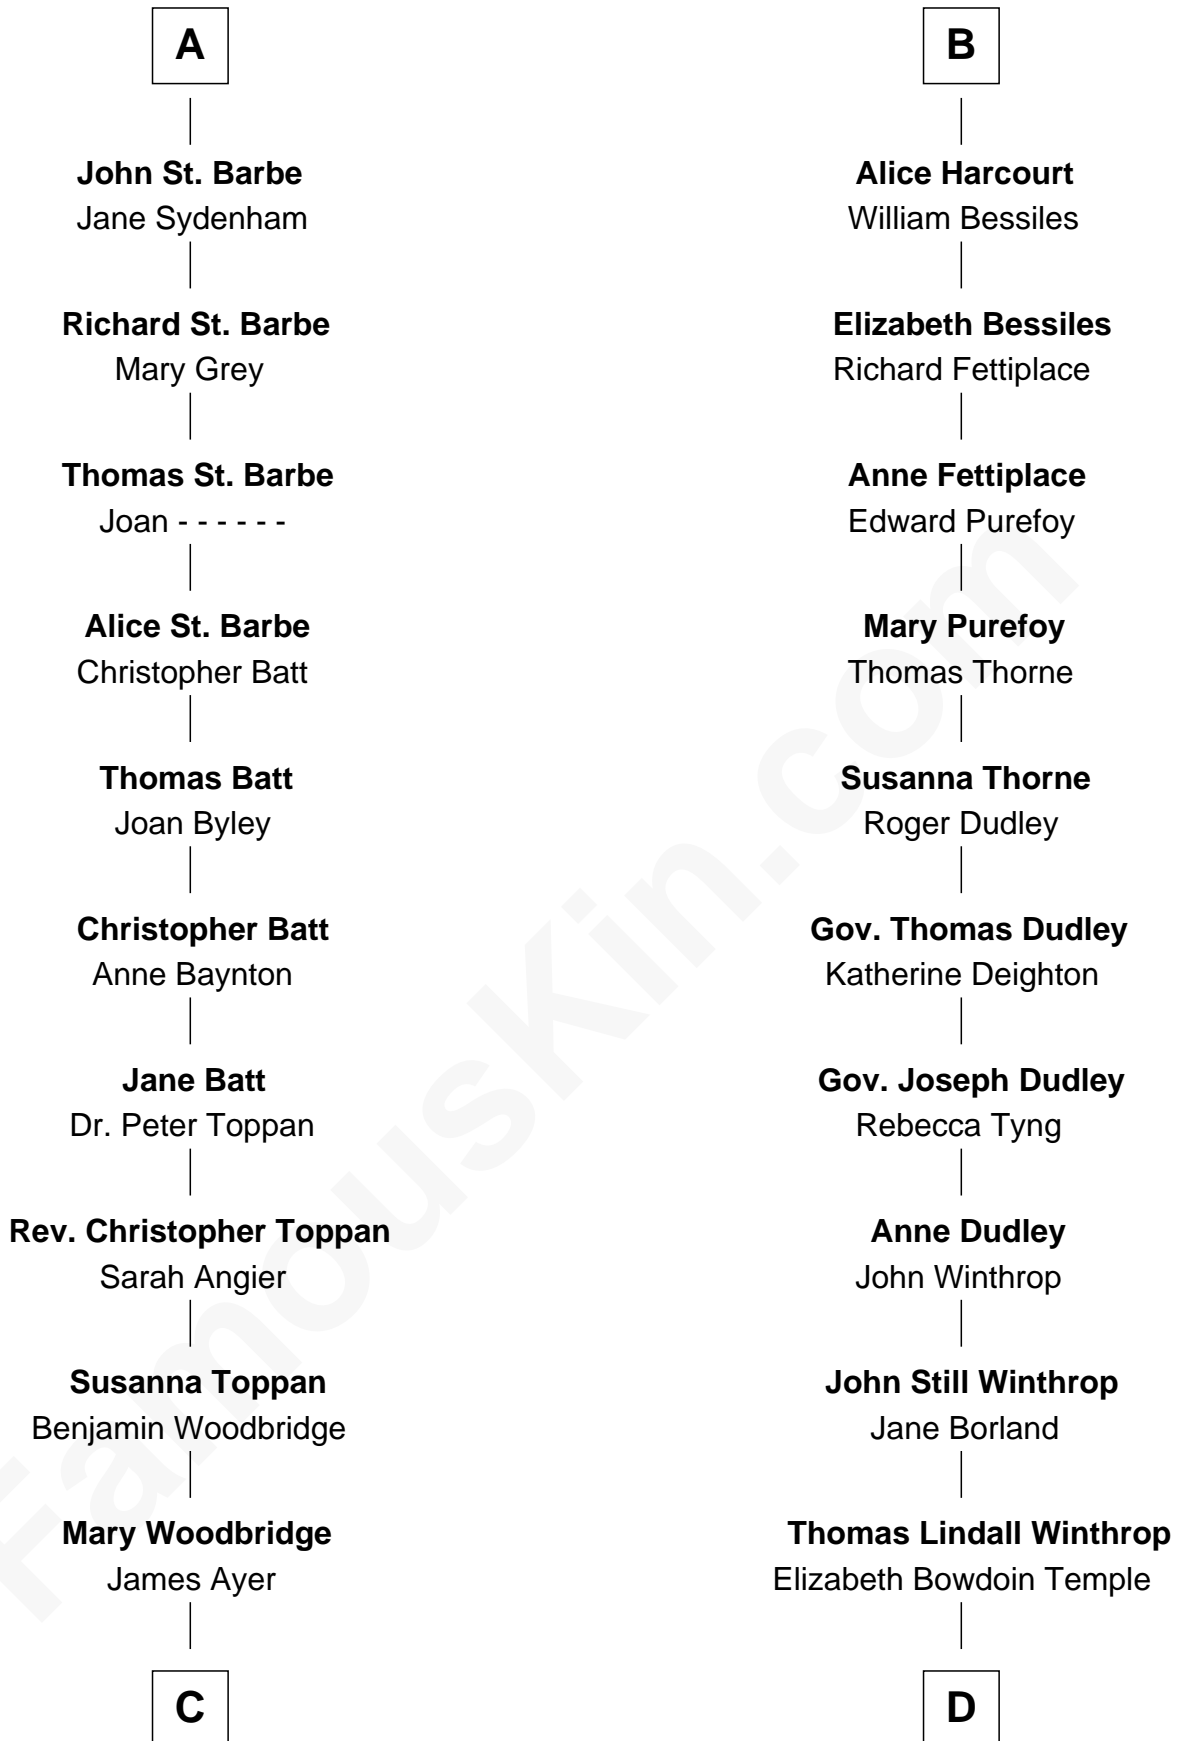

## Relationship Chart of

### Tennessee Williams

*Author of A Streetcar Named Desire*

21st cousin of

**John Kerry**

*68th U.S. Secretary of State*

**Walter Beke**

Eve Grey

**C**

**Susan Woodbridge Ayer**

Rev. Charles Coffin

**Cornelius Worcester Coffin**

Nancy McCorkle

**Isabelle Coffin**

Thomas Lanier Williams

**Cornelius Coffin Williams**

Edwina Dakin

**Tennessee Williams**

*Author of A Streetcar Named Desire*

**D**

**Robert Charles Winthrop**

Elizabeth Cabot Blanchard

**Robert Charles Winthrop**

Elizabeth Mason

**Margaret Tyndal Winthrop**