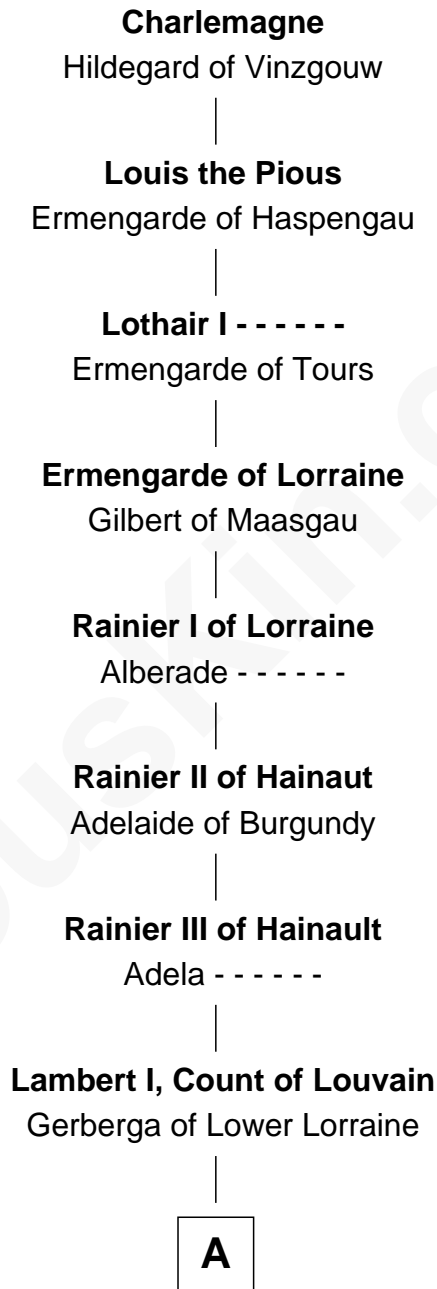

FamousKin.com

Relationship Chart of Tennessee Williams

Author of A Streetcar Named Desire

33rd Great-grandson of

Charlemagne

King of the Franks

A

Mathilde of Louvain
Eustace I of Boulogne

Lambert II of Lens
Adelaide of Normandy

Judith of Lens
Waltheof II of Northumbria

Maud of Northumberland
David I, King of Scotland

Henry of Huntingdon
Ada de Warenne

David of Huntingdon
Maud of Chester

Ada of Huntingdon
Sir Henry de Hastings