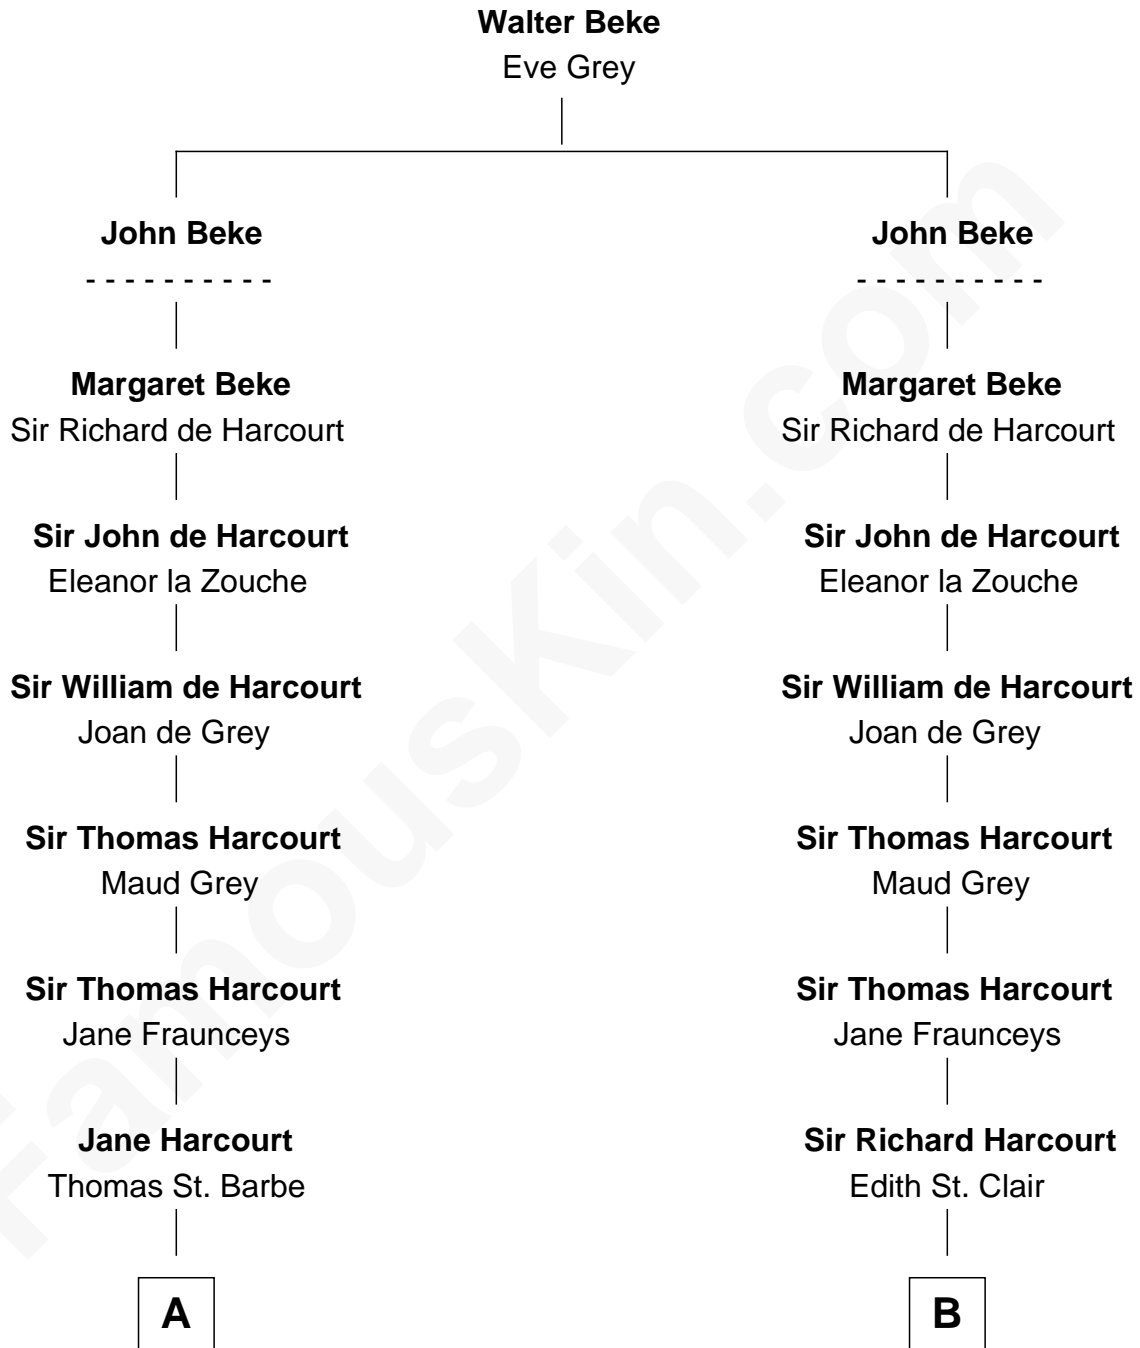

## Relationship Chart of

### Tennessee Williams

*Author of A Streetcar Named Desire*

20th cousin 1 time removed of

**John Brown**

*American Abolitionist*

**C**

**Susan Woodbridge Ayer**

Rev. Charles Coffin

**Cornelius Worcester Coffin**

Nancy McCorkle

**Isabelle Coffin**

Thomas Lanier Williams

**Cornelius Coffin Williams**

Edwina Dakin

**Tennessee Williams**

*Author of A Streetcar Named Desire*