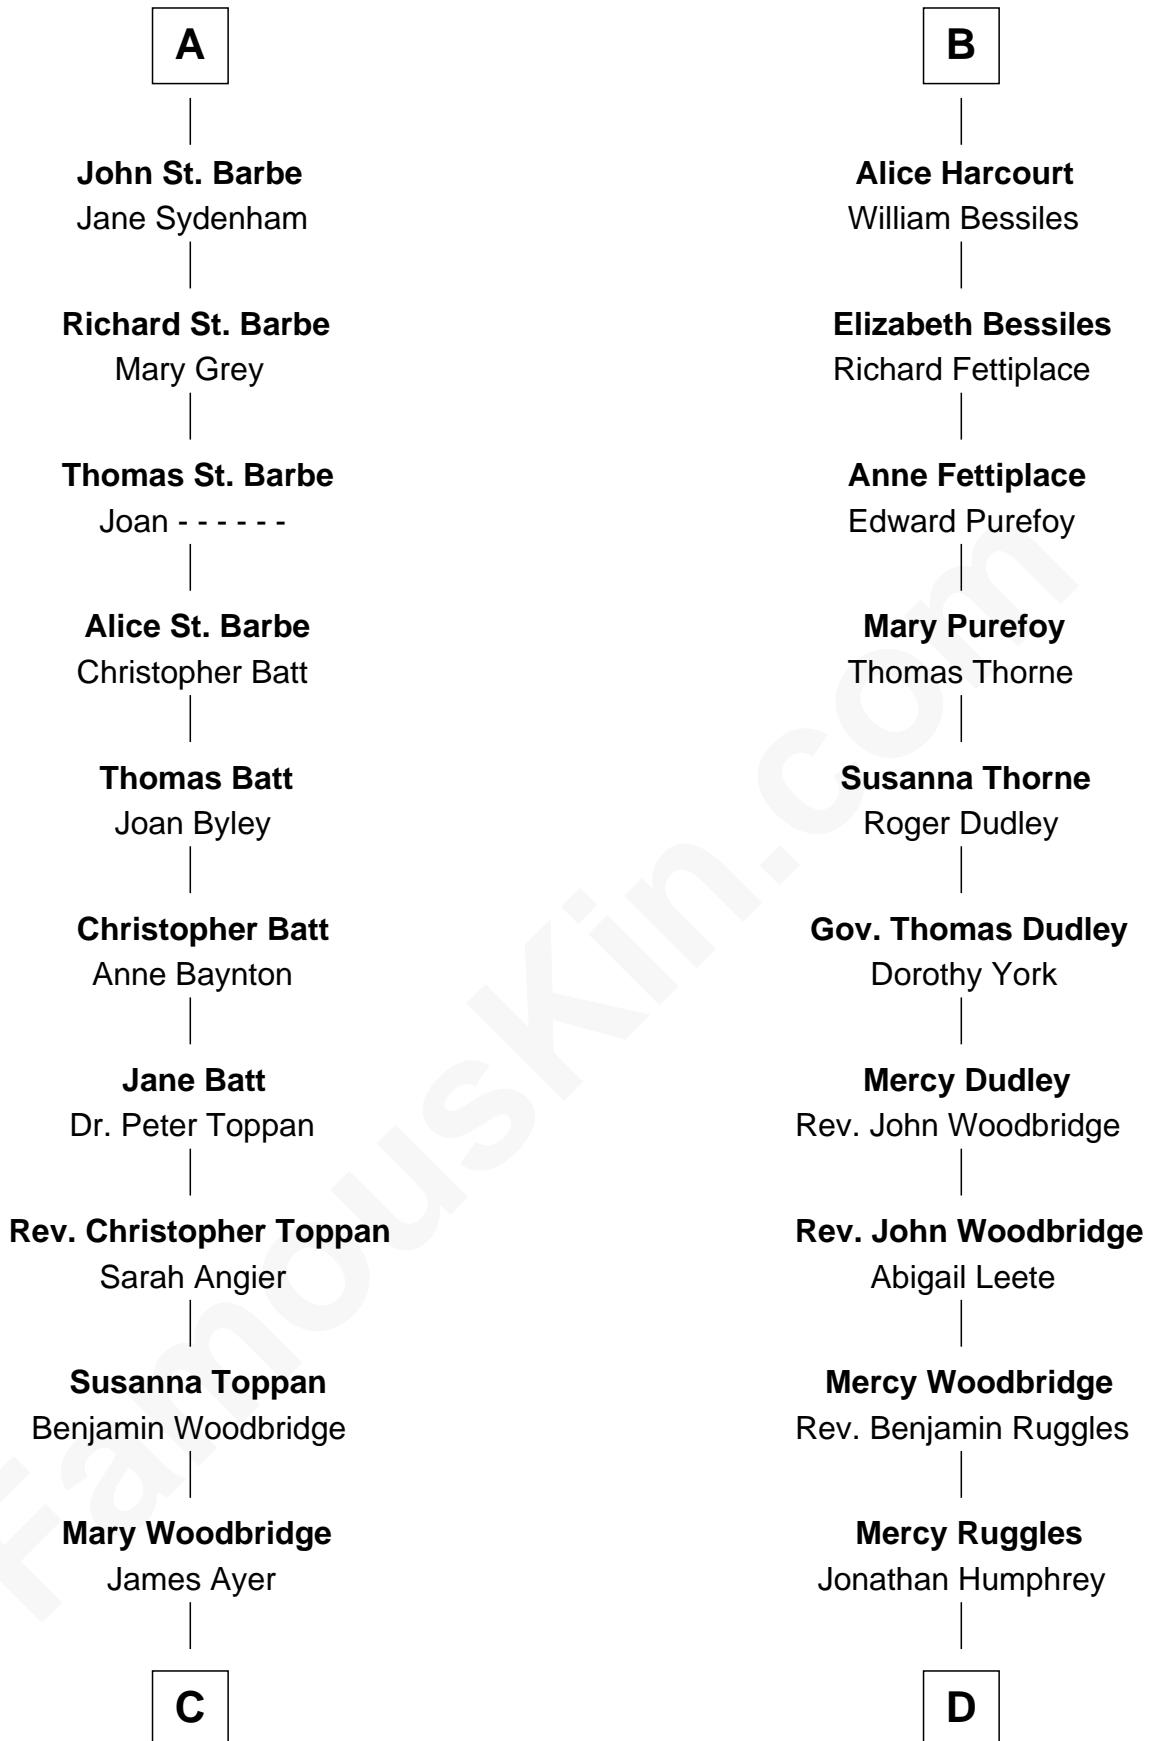

## Relationship Chart of

### Tennessee Williams

*Author of A Streetcar Named Desire*

20th cousin 1 time removed of

**John Brown**

*American Abolitionist*

**C**

**Susan Woodbridge Ayer**

Rev. Charles Coffin

**Cornelius Worcester Coffin**

Nancy McCorkle

**Isabelle Coffin**

Thomas Lanier Williams

**Cornelius Coffin Williams**

Edwina Dakin

**Tennessee Williams**

*Author of A Streetcar Named Desire*

**D**

**Oliver Humphrey**

Sarah Garrett

**Ruth Humphrey**

Gideon Mills

**Ruth Mills**

Owen Brown

**John Brown**