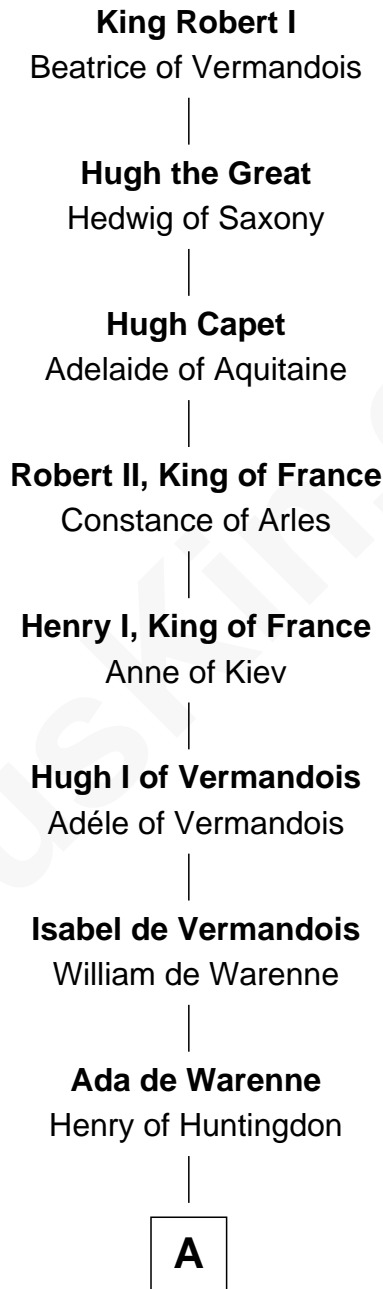

FamousKin.com

Relationship Chart of

Tennessee Williams

Author of A Streetcar Named Desire

28th Great-grandson of

King Robert I
King of France

A

David of Huntingdon

Maud of Chester

Ada of Huntingdon

Sir Henry de Hastings

Sir Henry de Hastings

Joan de Cantilupe

Sir John de Hastings

Isabel de Valence

Elizabeth de Hastings

Sir Roger de Grey

Sir Reynold de Grey

Eleanor le Strange

Sir Reynold Grey

Joan Astley

Robert Grey

Eleanor Lowe

Humphrey Grey

Edwina Dakin

|
Tennessee Williams

Author of [A Streetcar Named Desire](#)

FamousKin.com