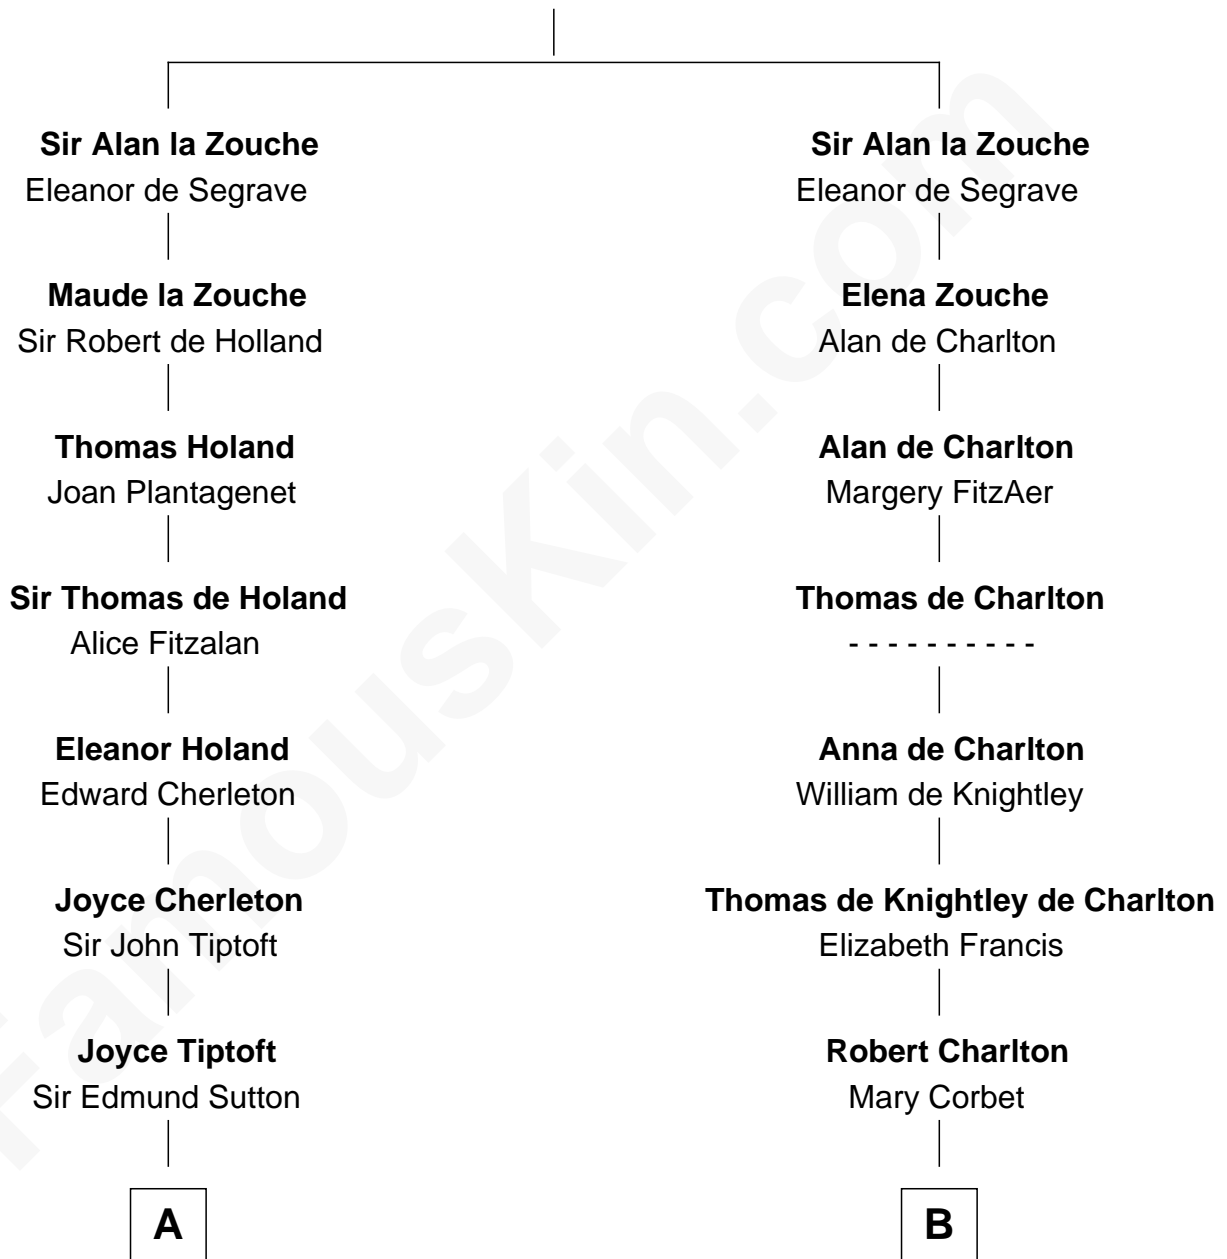

FamousKin.com

Relationship Chart of

Tennessee Williams

Author of A Streetcar Named Desire

21st cousin of

Thomas Pynchon
American Novelist

Sir Roger la Zouche
Ela Longespee

C

Susan Woodbridge Ayer
Rev. Charles Coffin

Cornelius Worcester Coffin
Nancy McCorkle

Isabelle Coffin
Thomas Lanier Williams

Cornelius Coffin Williams
Edwina Dakin

Tennessee Williams
Author of A Streetcar Named Desire