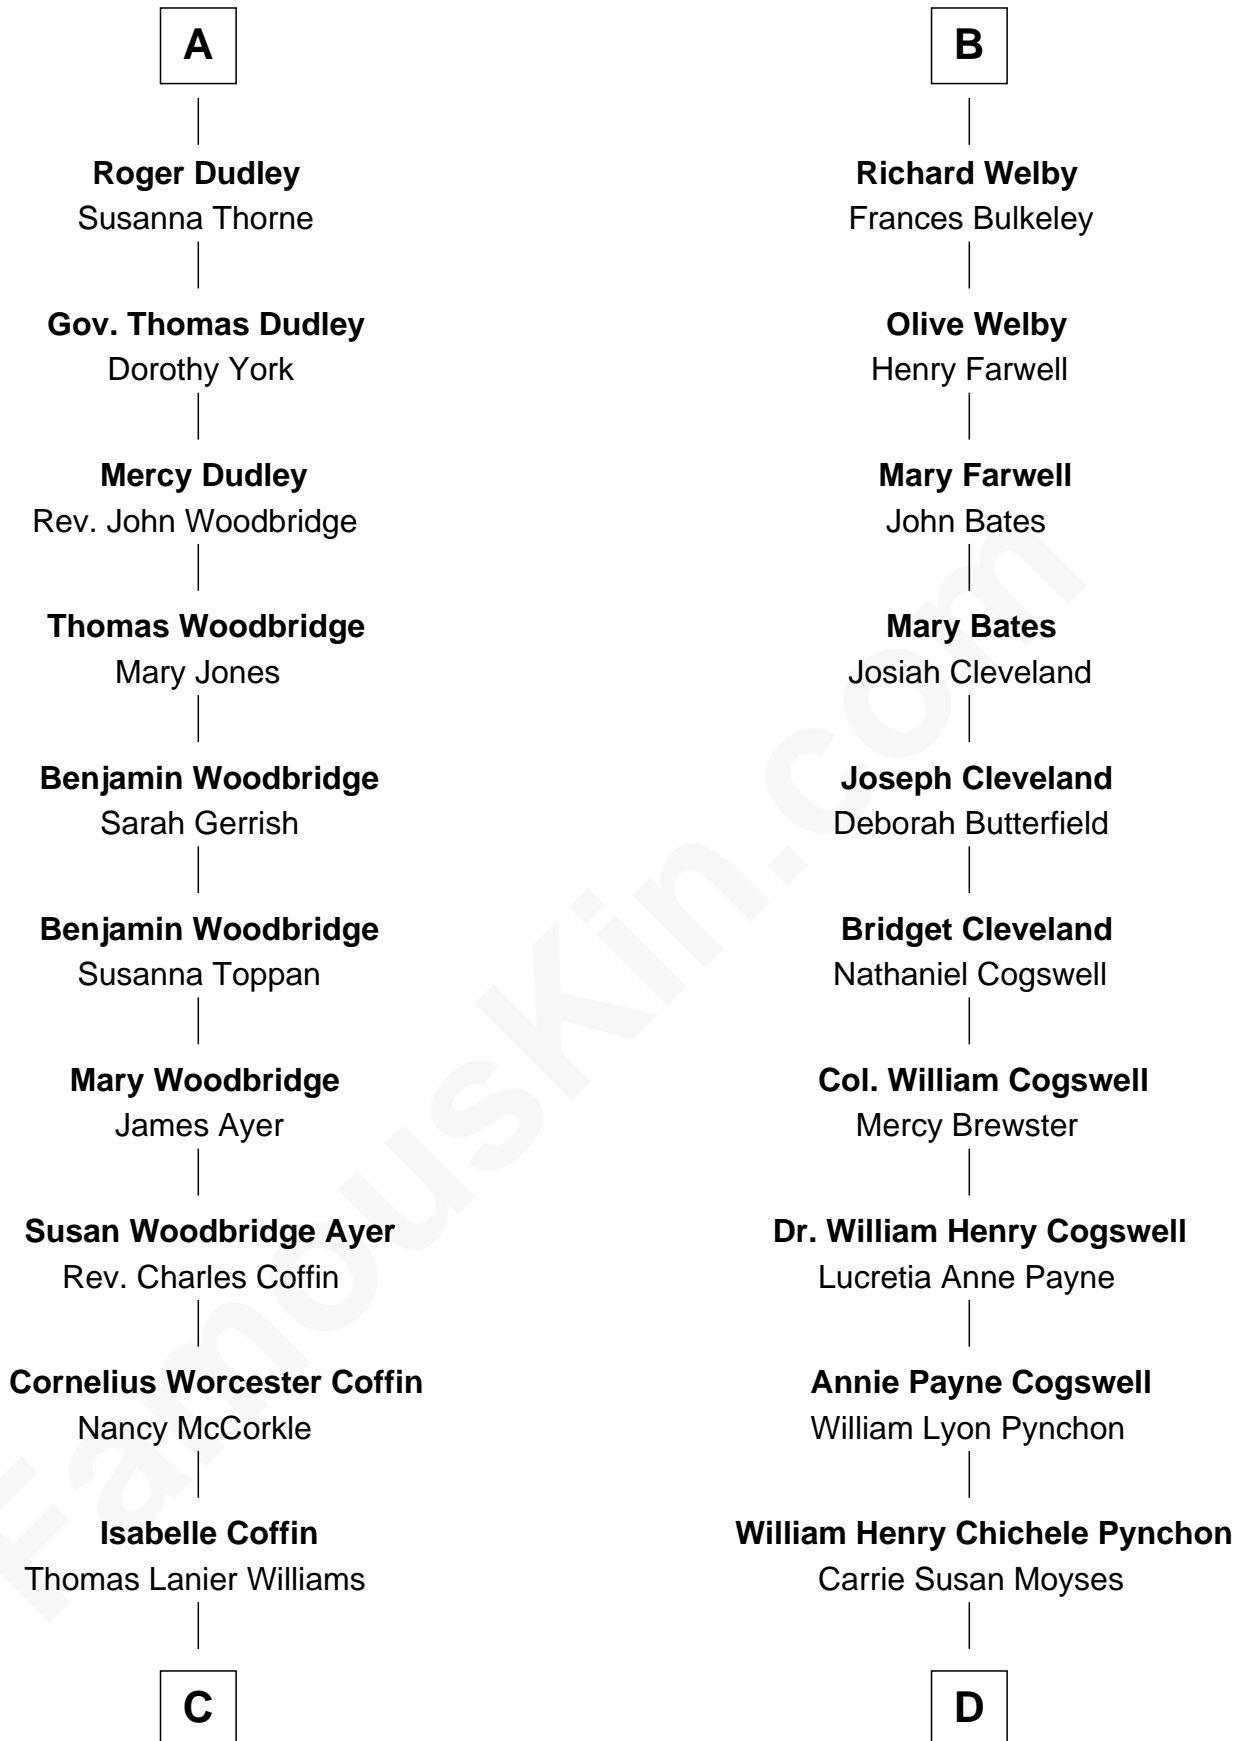

FamousKin.com

Relationship Chart of

Tennessee Williams

Author of *A Streetcar Named Desire*

18th cousin of

Thomas Pynchon
American Novelist

Sir Philip le Despencer
Elizabeth - - - - -

Alice le Despenser
Sir John Sutton

A

Sir Philip le Despencer
Elizabeth de Tibetot

Margery Despencer
Sir Roger Wentworth

Agnes Wentworth
Sir Robert Constable

Anne Constable
William Tyrwhit

Sir Robert Tyrwhit
Maud Talboys

Katharine Tyrwhit
Sir Richard Thimbleby

Elizabeth Thimbleby
Thomas Welby

B

C

Cornelius Coffin Williams

Edwina Dakin

Tennessee Williams

Author of A Streetcar Named Desire

D