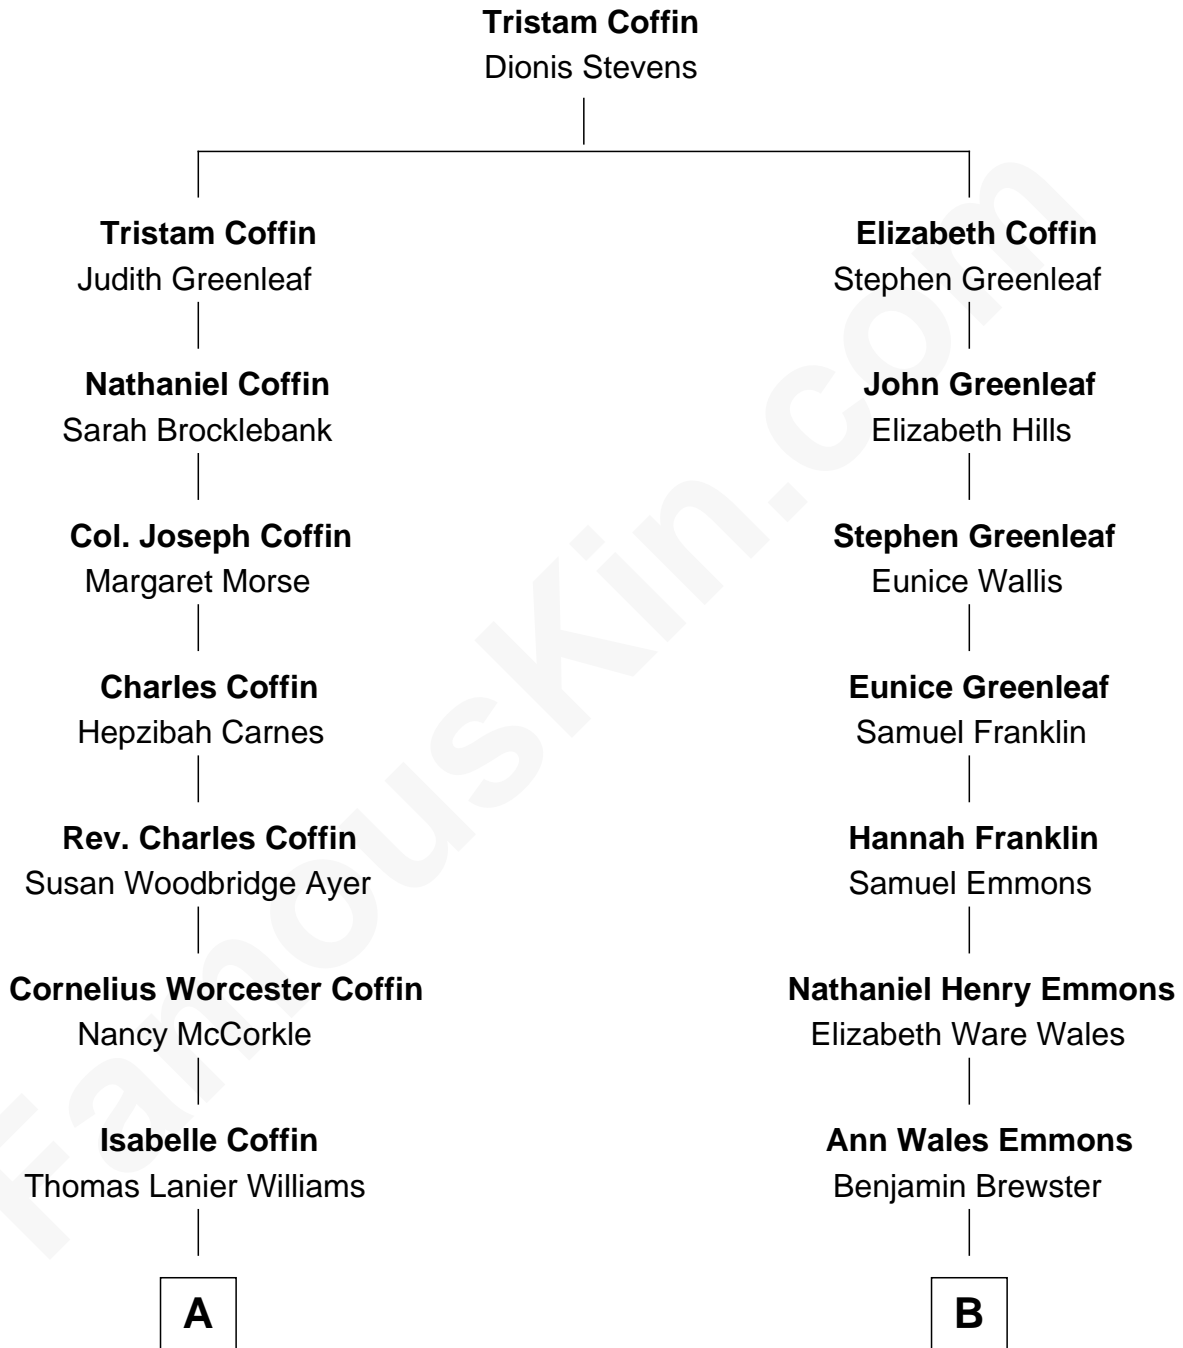

FamousKin.com

Relationship Chart of

Tennessee Williams

Author of *A Streetcar Named Desire*

8th cousin 2 times removed of

Paget Brewster
TV Actress

A

Cornelius Coffin Williams

Edwina Dakin

Tennessee Williams

Author of A Streetcar Named Desire

B

Dr. George Washington Wales Brewster

Ellen Mackenzie Hodge

George Washington Wales Brewster

Joan Ryerson

Galen Brewster

Hathaway Tew

Paget Brewster

TV Actress