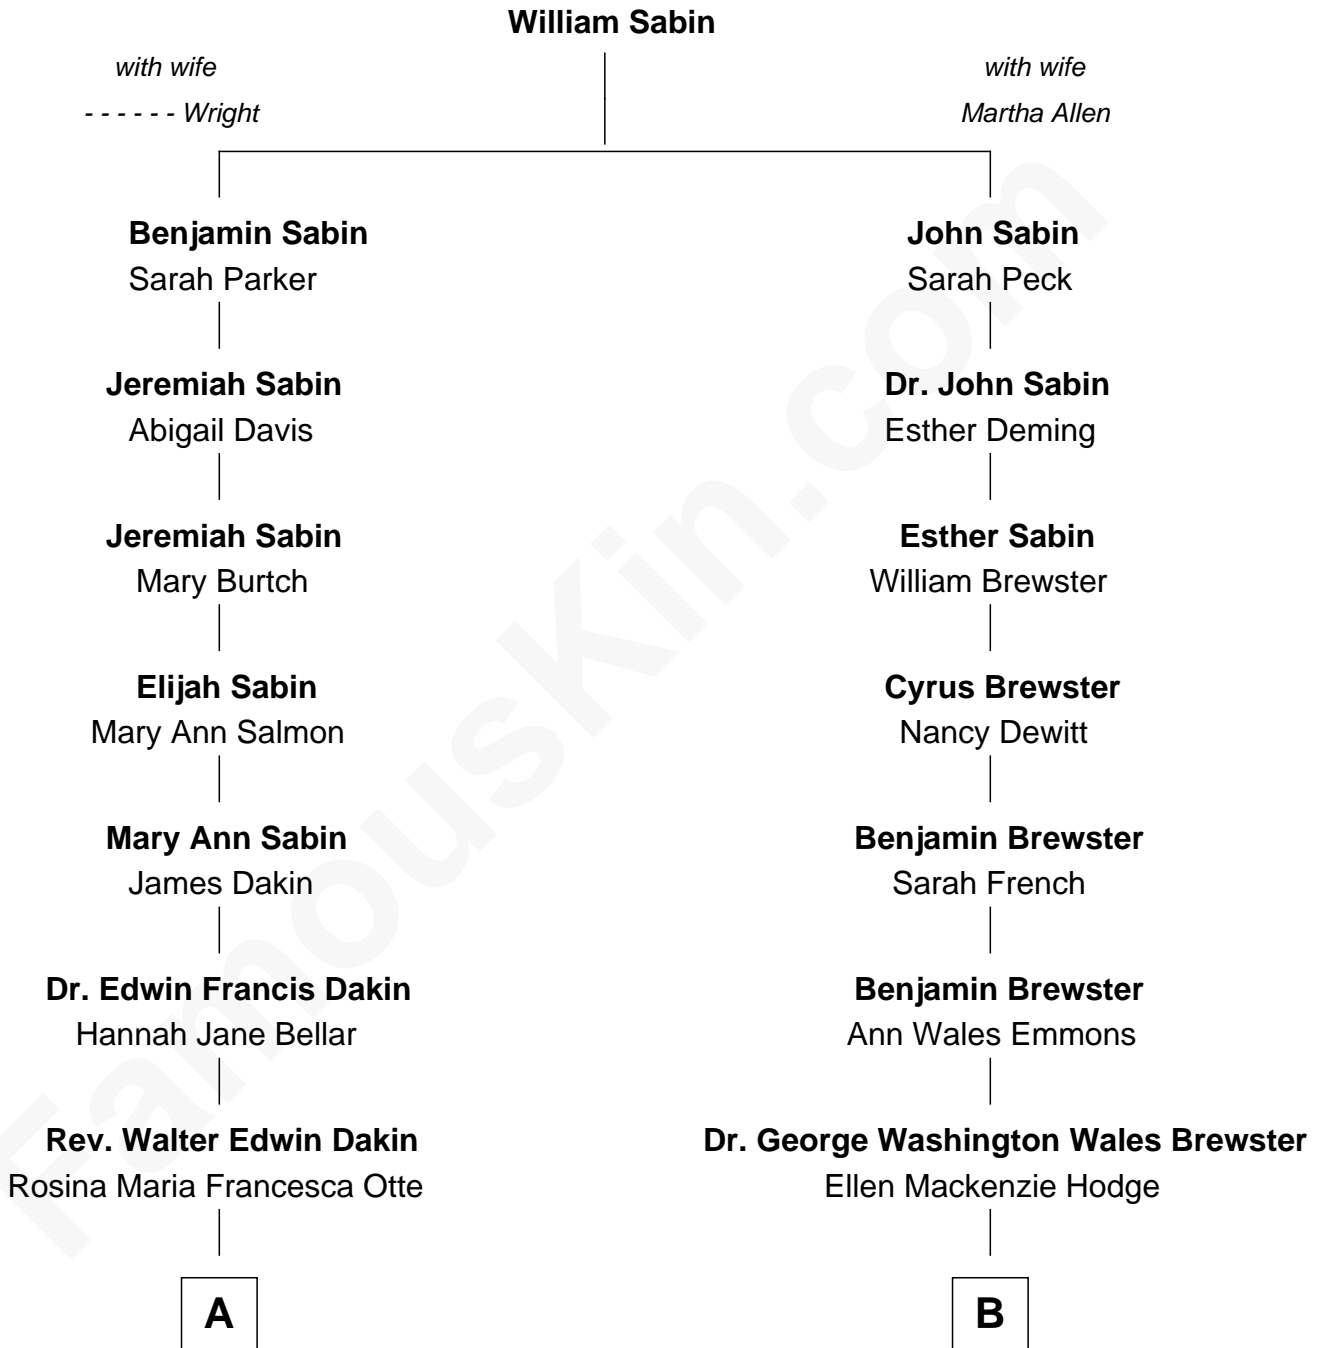

# FamousKin.com

## Relationship Chart of Tennessee Williams

Author of *A Streetcar Named Desire*

8th cousin 1 time removed of

**Paget Brewster**  
TV Actress

**A**

**Edwina Dakin**  
Cornelius Coffin Williams

**Tennessee Williams**  
*Author of A Streetcar Named Desire*

**B**

**George Washington Wales Brewster**

Joan Ryerson

**Galen Brewster**  
Hathaway Tew

**Paget Brewster**  
*TV Actress*

FamousKin.com