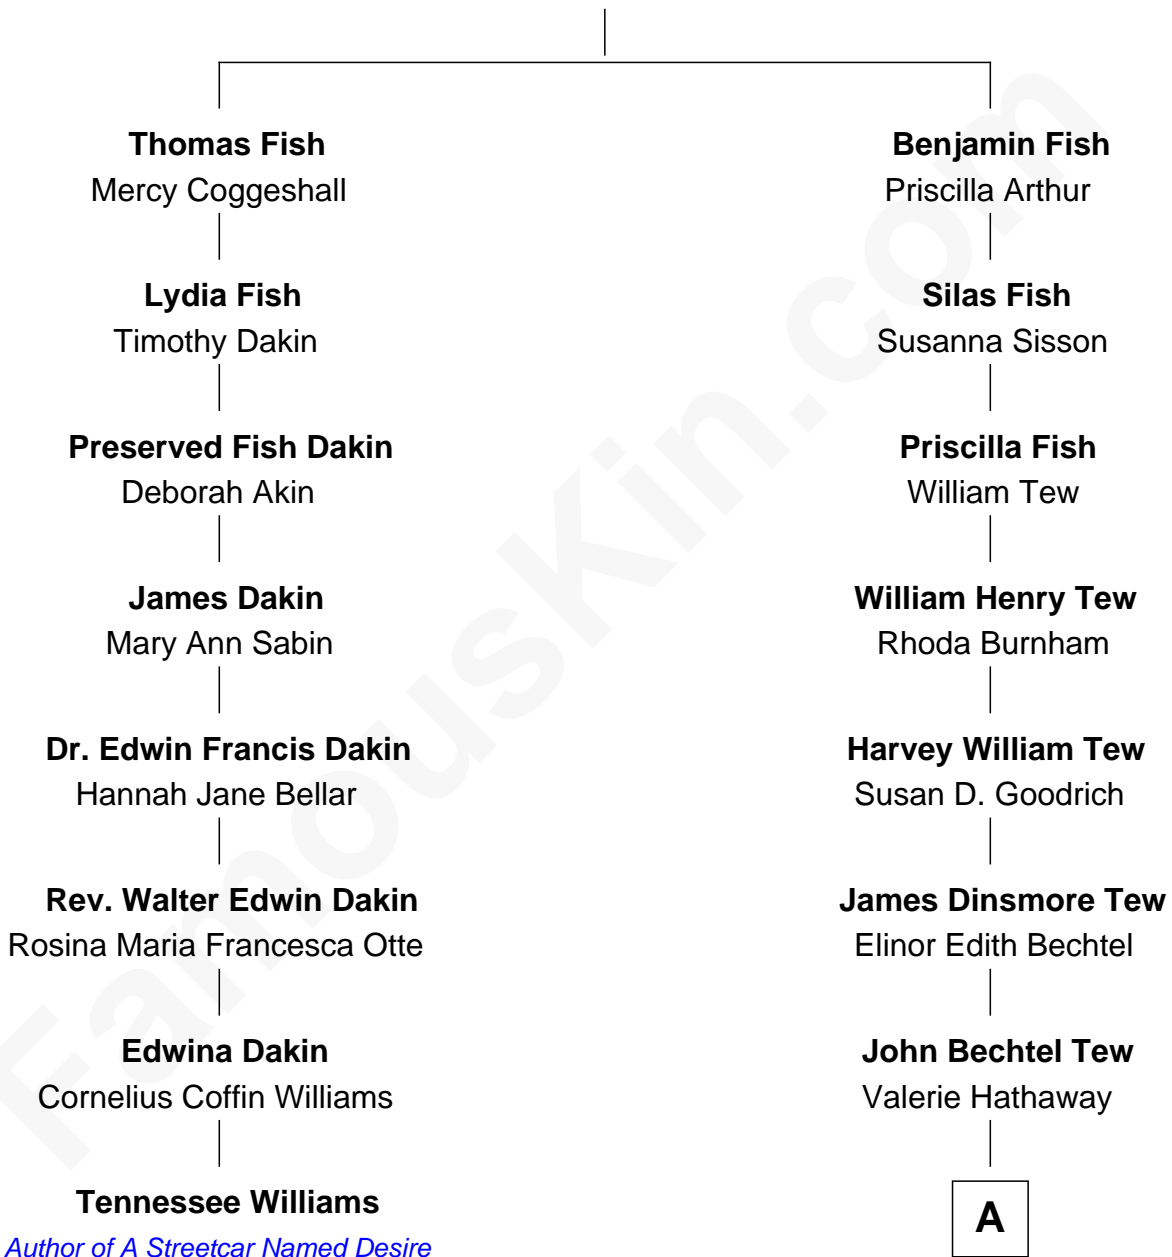

## Relationship Chart of

### Tennessee Williams

*Author of A Streetcar Named Desire*

7th cousin 1 time removed of

**Paget Brewster**  
TV Actress

**Preserved Fish**

Ruth Cook

A

Hathaway Tew  
Galen Brewster

Paget Brewster  
*TV Actress*

FamousKin.com