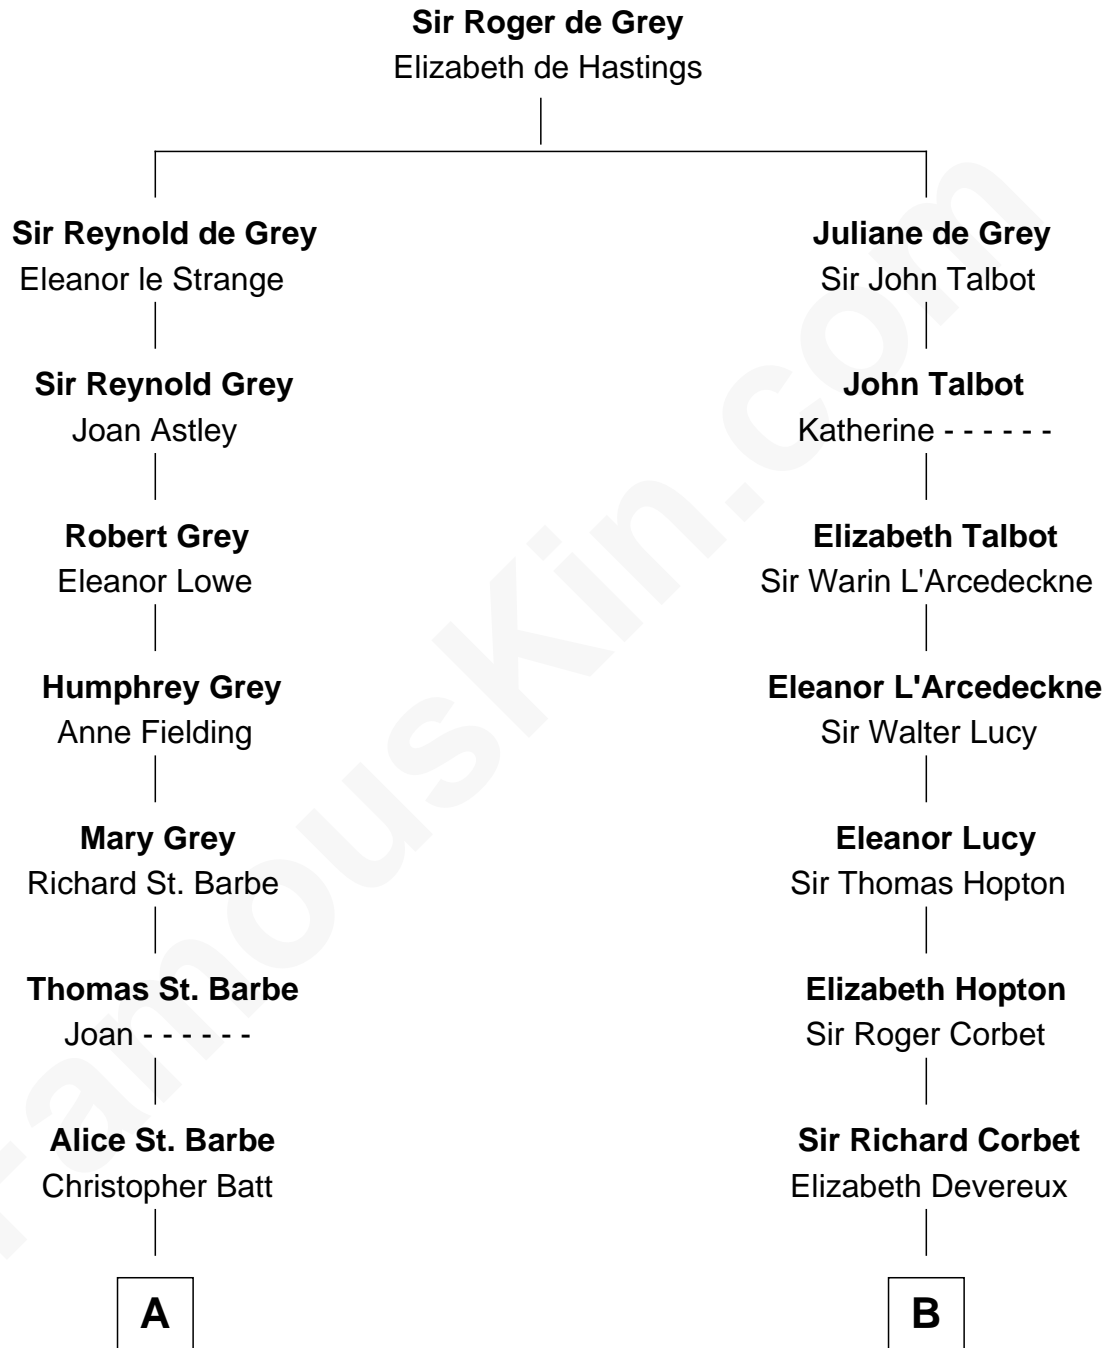

## Relationship Chart of

### Tennessee Williams

Author of *A Streetcar Named Desire*

17th cousin 4 times removed of

**Allen Dulles**

5th Director of the C.I.A.

**C**

**Joanna Leffingwell**

Charles Lathrop