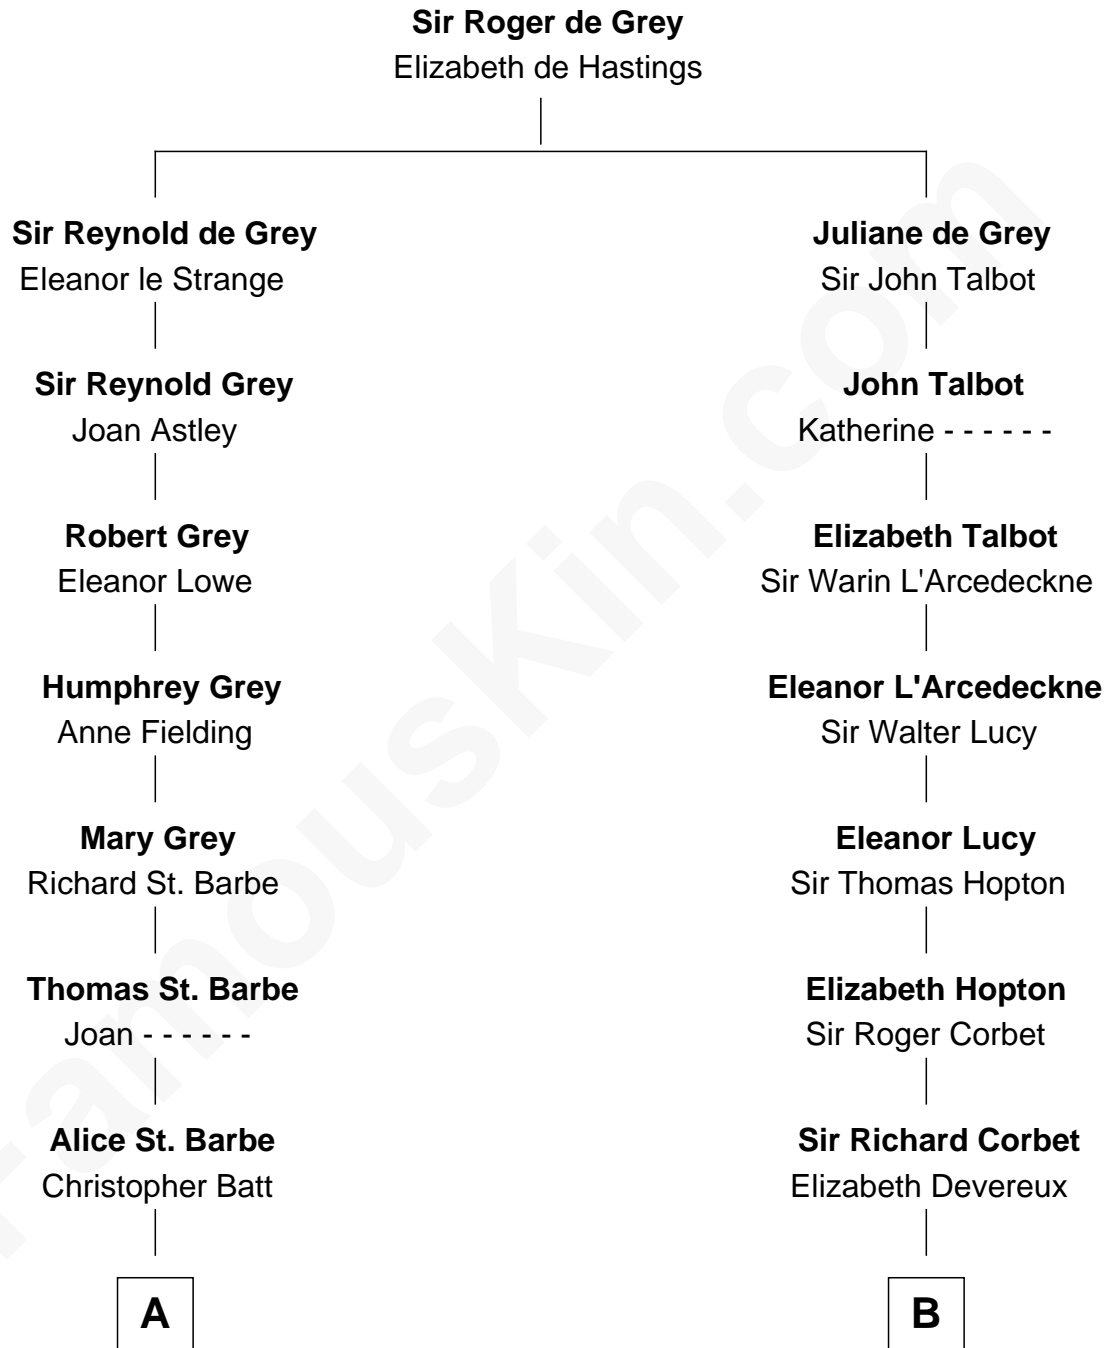

## Relationship Chart of

### Tennessee Williams

Author of *A Streetcar Named Desire*

17th cousin 4 times removed of

**John Foster Dulles**

52nd U.S. Secretary of State

**C**

**Joanna Leffingwell**

Charles Lathrop

**Harriet Wadsworth Lathrop**

Rev. Miron Winslow

**Harriet Lathrop Winslow**

Rev. John Welsh Dulles

**Allen Macy Dulles**

Edith Foster

**John Foster Dulles**

*52nd U.S. Secretary of State*