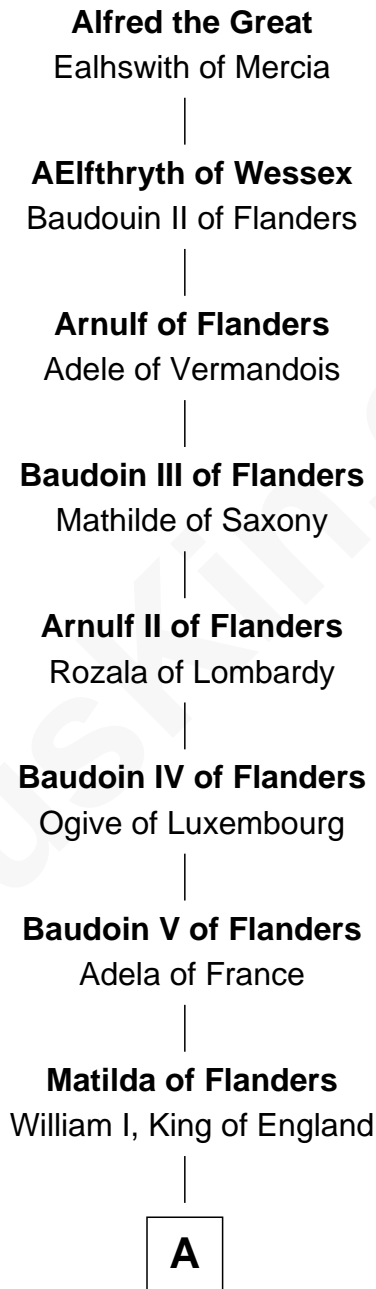

FamousKin.com

Relationship Chart of Tennessee Williams

Author of A Streetcar Named Desire

31st Great-grandson of

Alfred the Great
King of the Anglo-Saxons

A

Henry I, King of England

Maud of Scotland

Maud of England

Geoffrey Plantagenet

Henry II, King of England

Ida de Tony

Sir William Longespee

Ela of Salisbury

Ida Longespee

Sir Walter FitzRobert