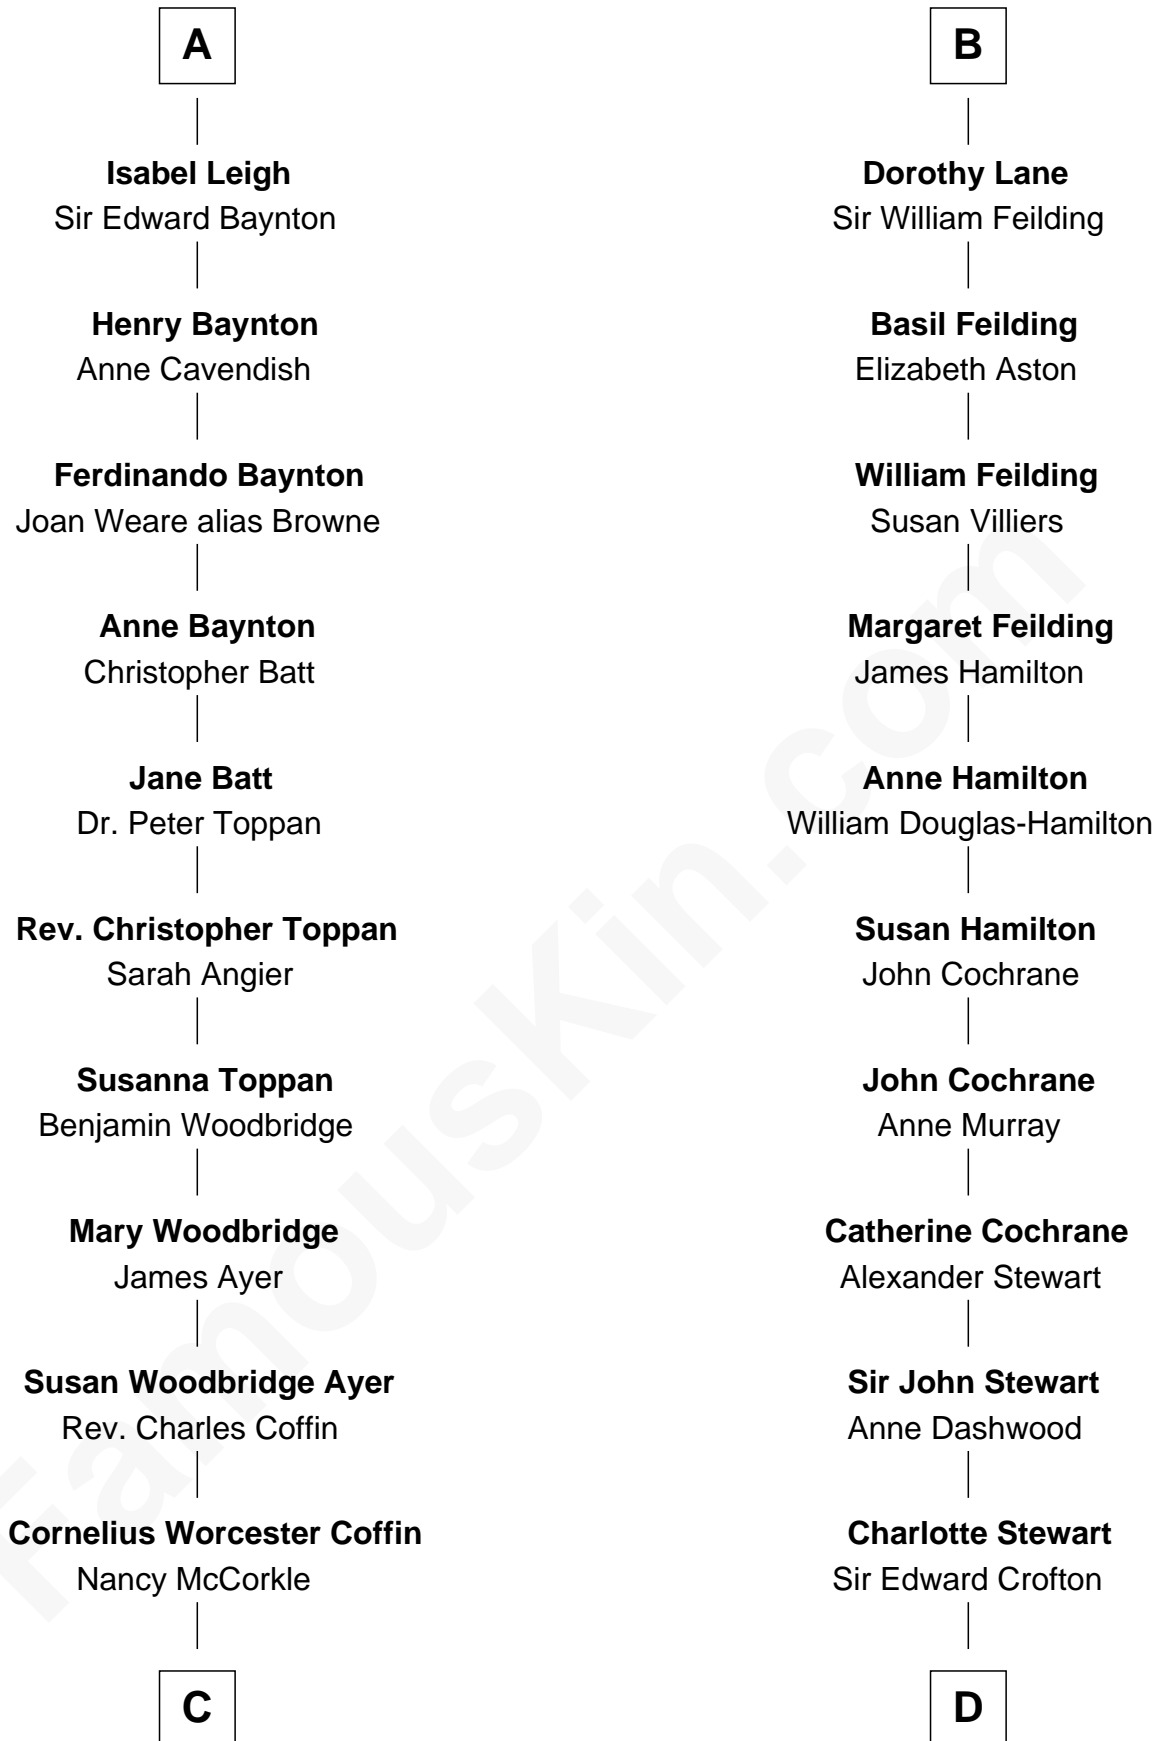

## Relationship Chart of

### Tennessee Williams

Author of *A Streetcar Named Desire*

19th cousin 2 times removed of

**Guy Ritchie**

British Filmmaker

**C**

**Isabelle Coffin**  
Thomas Lanier Williams

**Cornelius Coffin Williams**  
Edwina Dakin

**Tennessee Williams**  
*Author of A Streetcar Named Desire*

**D**

**Frederica Crofton**  
Hubert McLaughlin

**Vivian Guy Ouseley McLaughlin**  
Edith Jane Martineau

**Doris Margaretta McLaughlin**  
Stuart John Ritchie

**John Vivian Ritchie**  
Amber Mary Parkinson

**Guy Ritchie**  
*British Filmmaker*