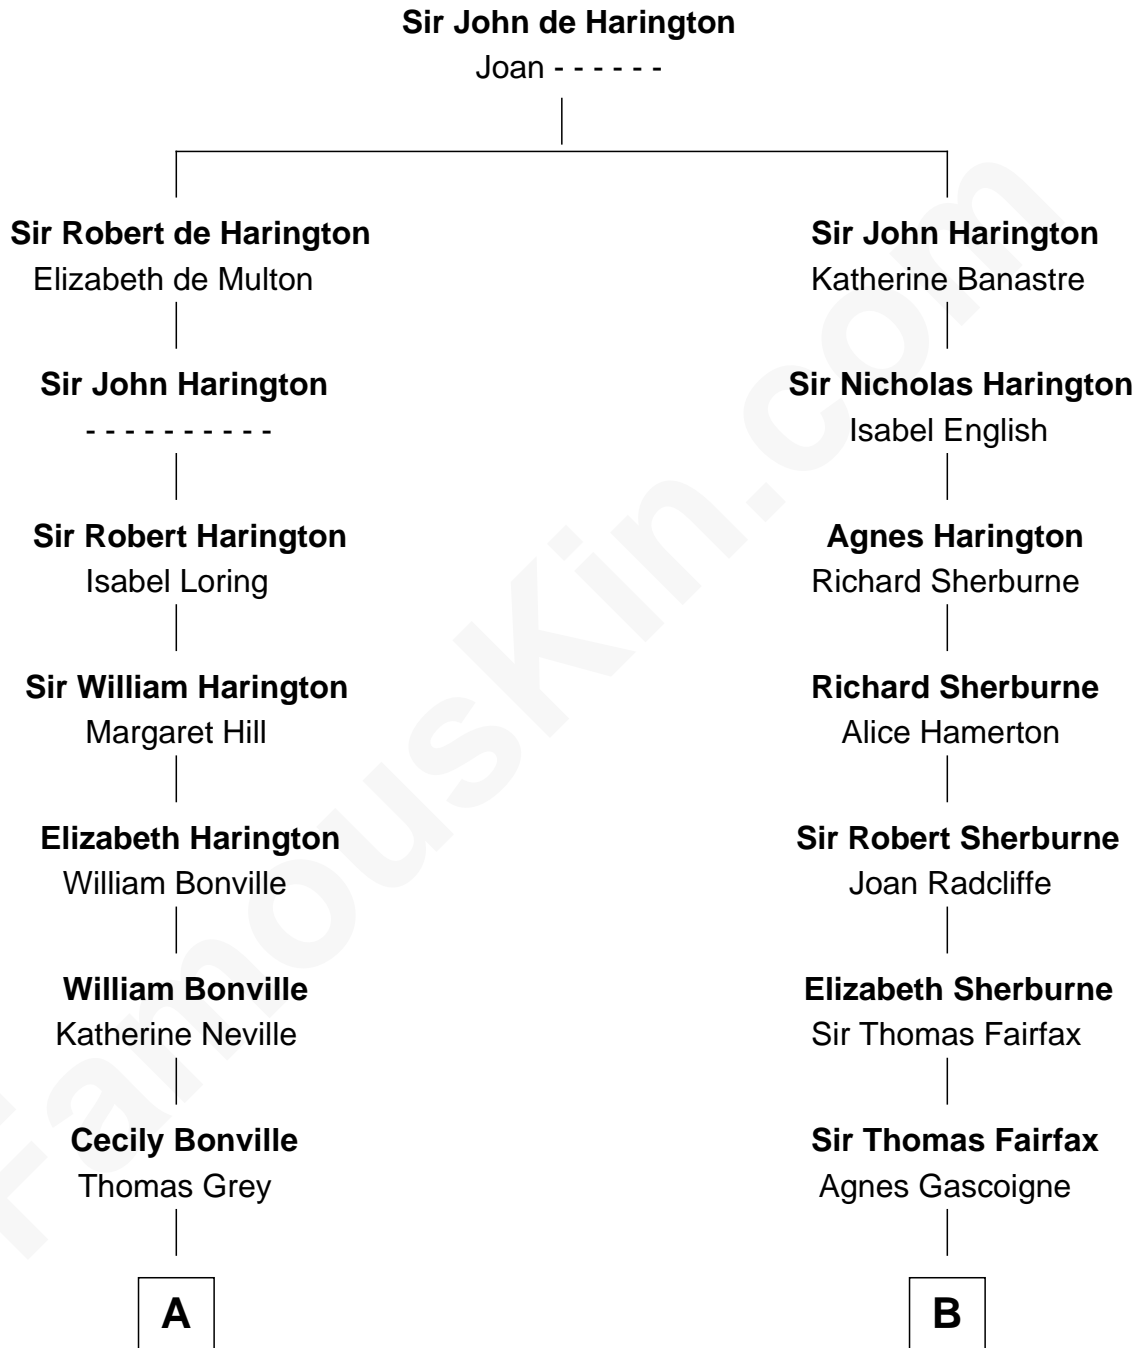

## Relationship Chart of

### Tennessee Williams

*Author of A Streetcar Named Desire*

20th cousin of

**Guy Ritchie**

*British Filmmaker*

**C**

**Cornelius Worcester Coffin**

Nancy McCorkle