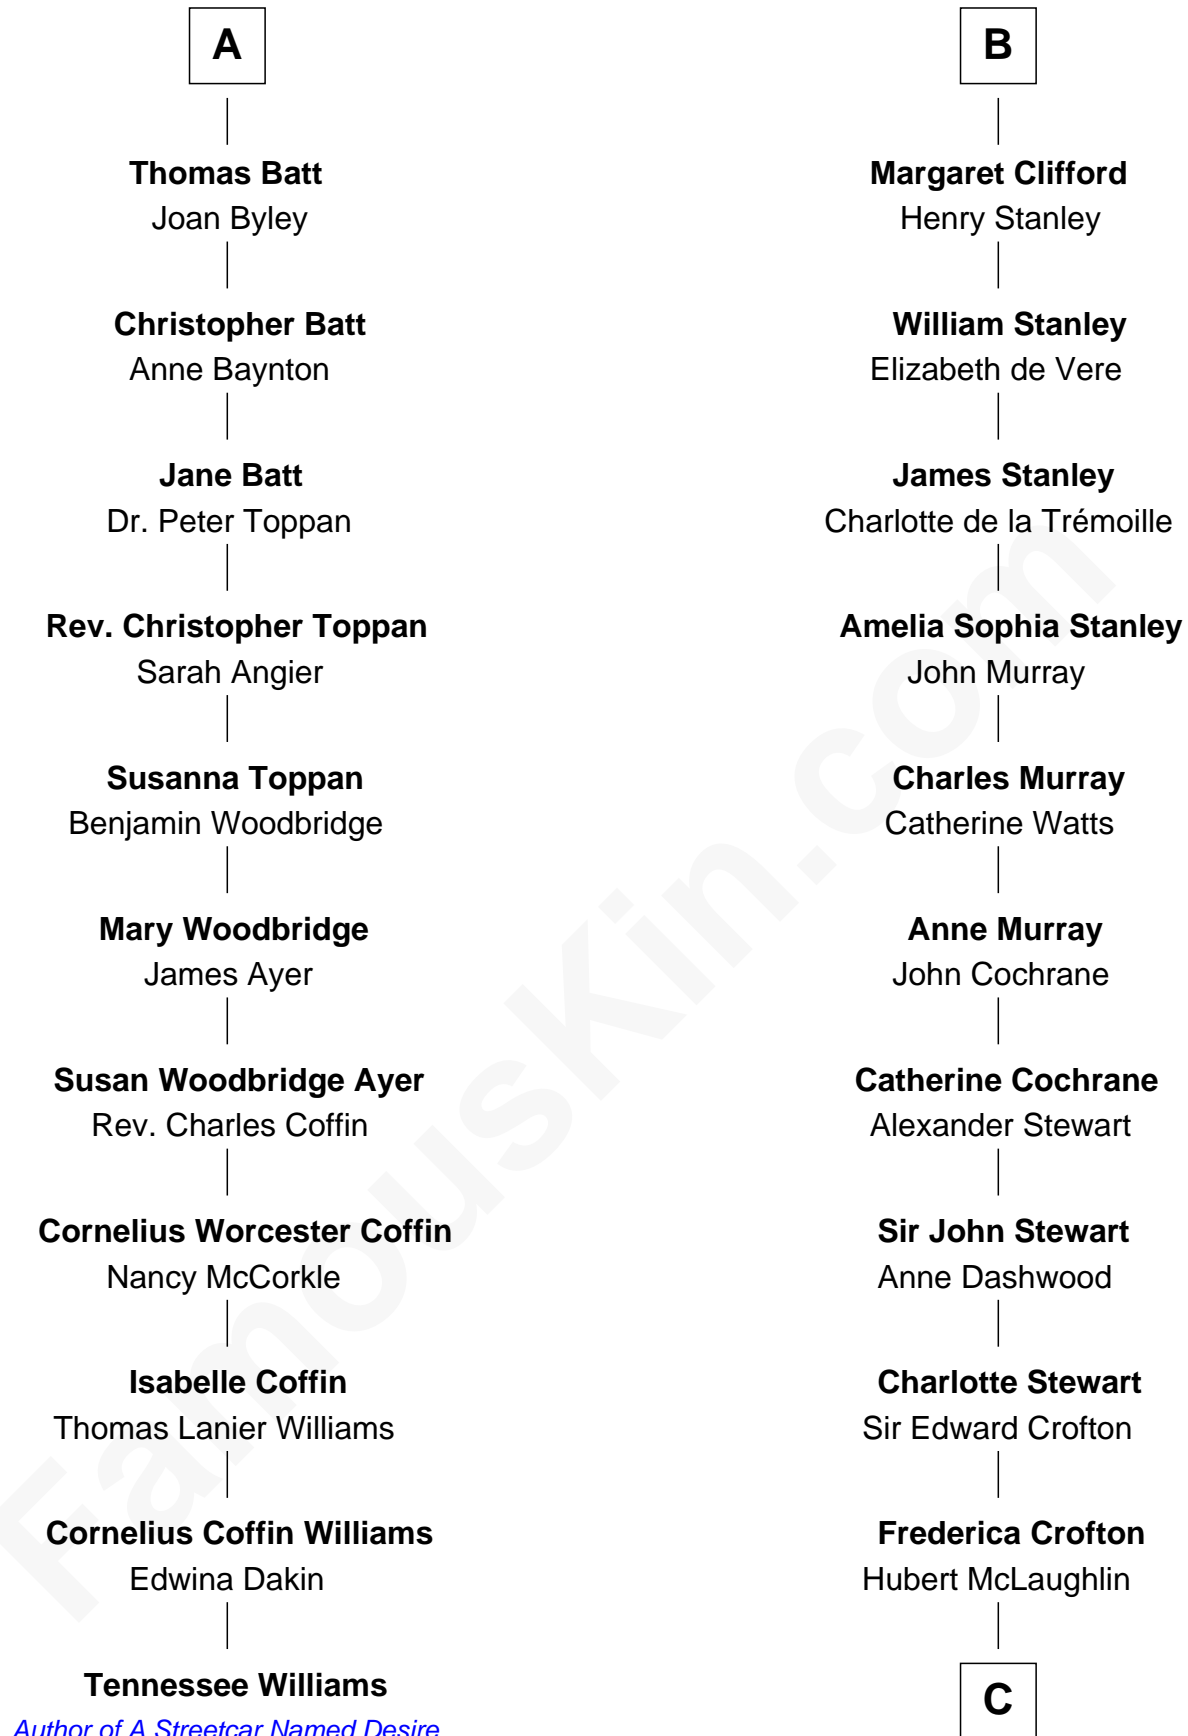

FamousKin.com

Relationship Chart of

Tennessee Williams

Author of A Streetcar Named Desire

17th cousin 3 times removed of

Guy Ritchie

British Filmmaker

Sir John Grey

Avice Marmion

C

Vivian Guy Ouseley McLaughlin

Edith Jane Martineau

Doris Margaretta McLaughlin

Stuart John Ritchie

John Vivian Ritchie

Amber Mary Parkinson