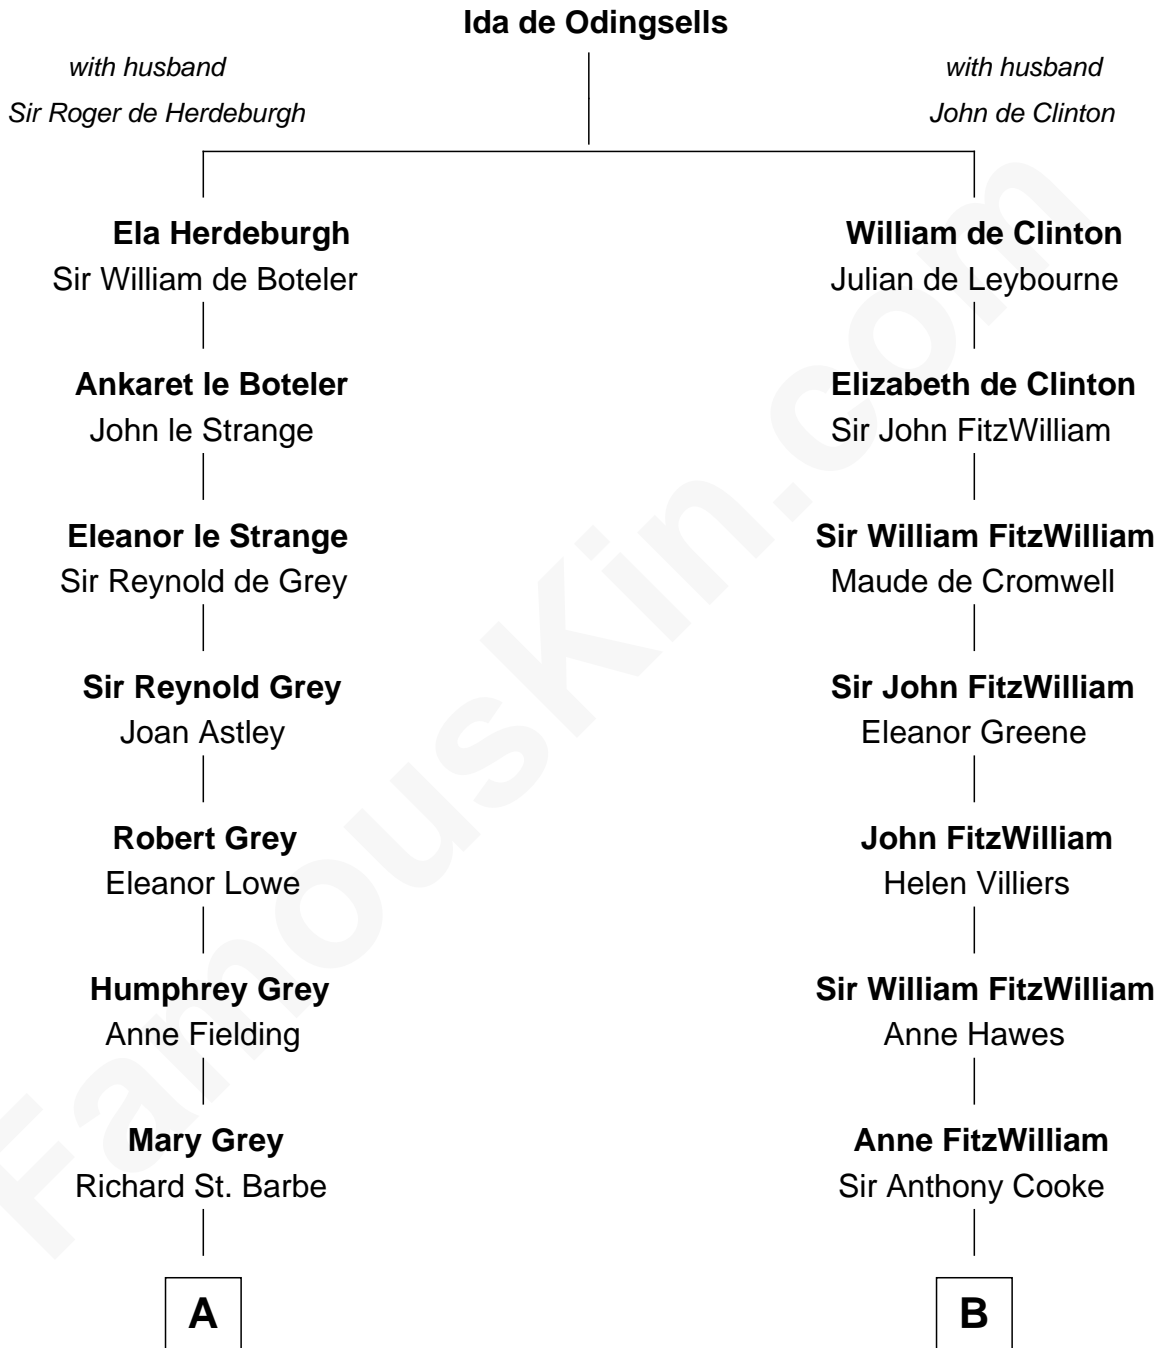

FamousKin.com

Relationship Chart of Tennessee Williams

Author of *A Streetcar Named Desire*

19th cousin 2 times removed of

Guy Ritchie

British Filmmaker

C

Isabelle Coffin
Thomas Lanier Williams

Cornelius Coffin Williams
Edwina Dakin

Tennessee Williams
Author of A Streetcar Named Desire

D

Frederica Crofton
Hubert McLaughlin

Vivian Guy Ouseley McLaughlin
Edith Jane Martineau

Doris Margaretta McLaughlin
Stuart John Ritchie