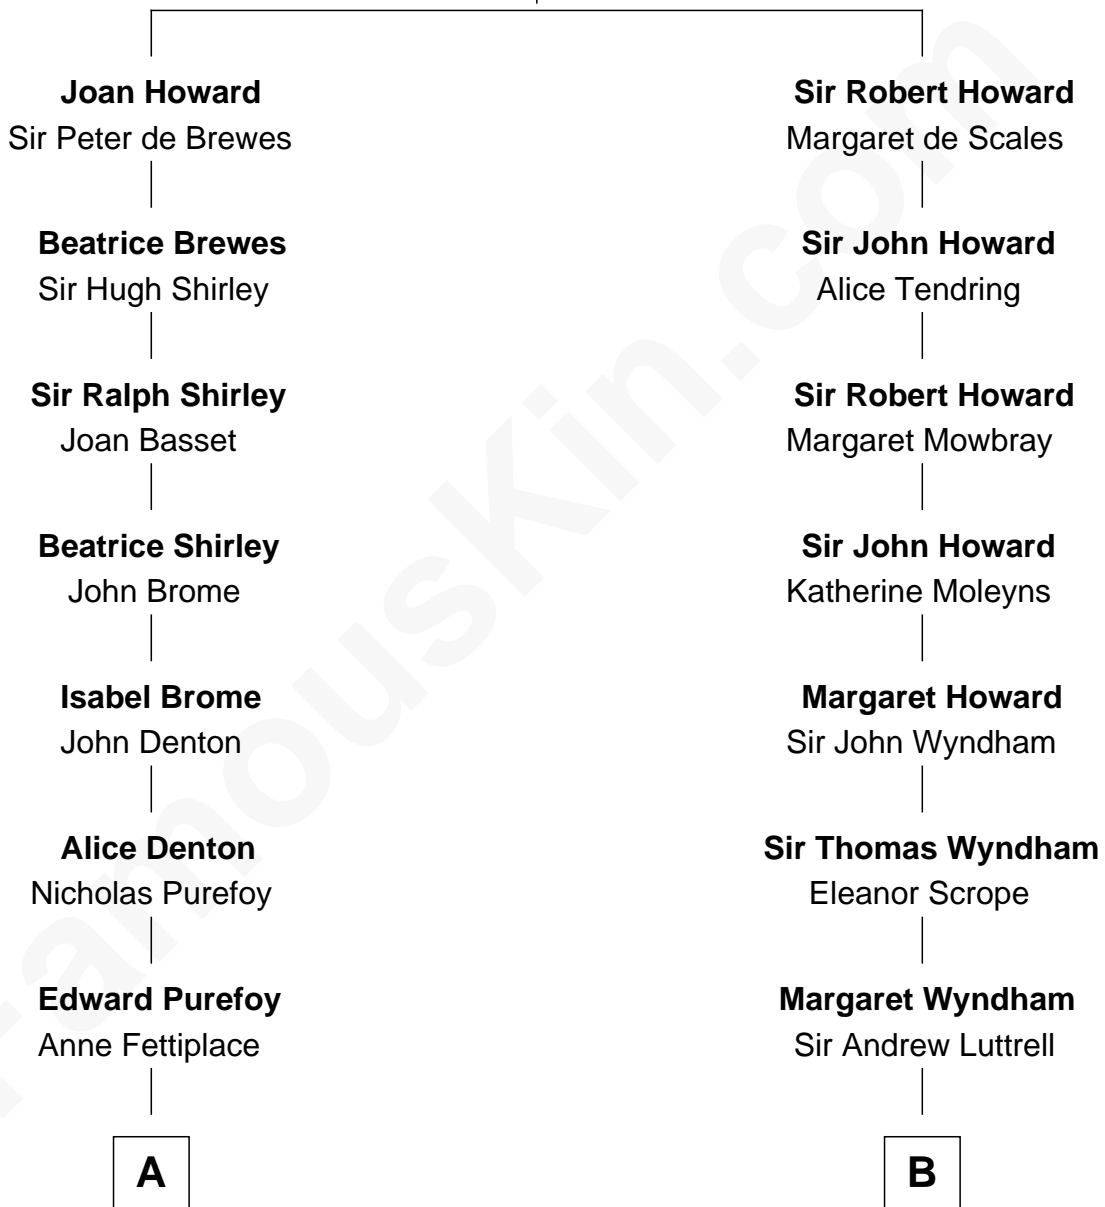

## Relationship Chart of

### Tennessee Williams

*Author of A Streetcar Named Desire*

19th cousin 1 time removed of

**Guy Ritchie**

*British Filmmaker*

**Sir John Howard**

Alice de Bois

**C**

**Isabelle Coffin**  
Thomas Lanier Williams

**Cornelius Coffin Williams**  
Edwina Dakin

**Tennessee Williams**  
*Author of A Streetcar Named Desire*

**D**

**Vivian Guy Ouseley McLaughlin**  
Edith Jane Martineau