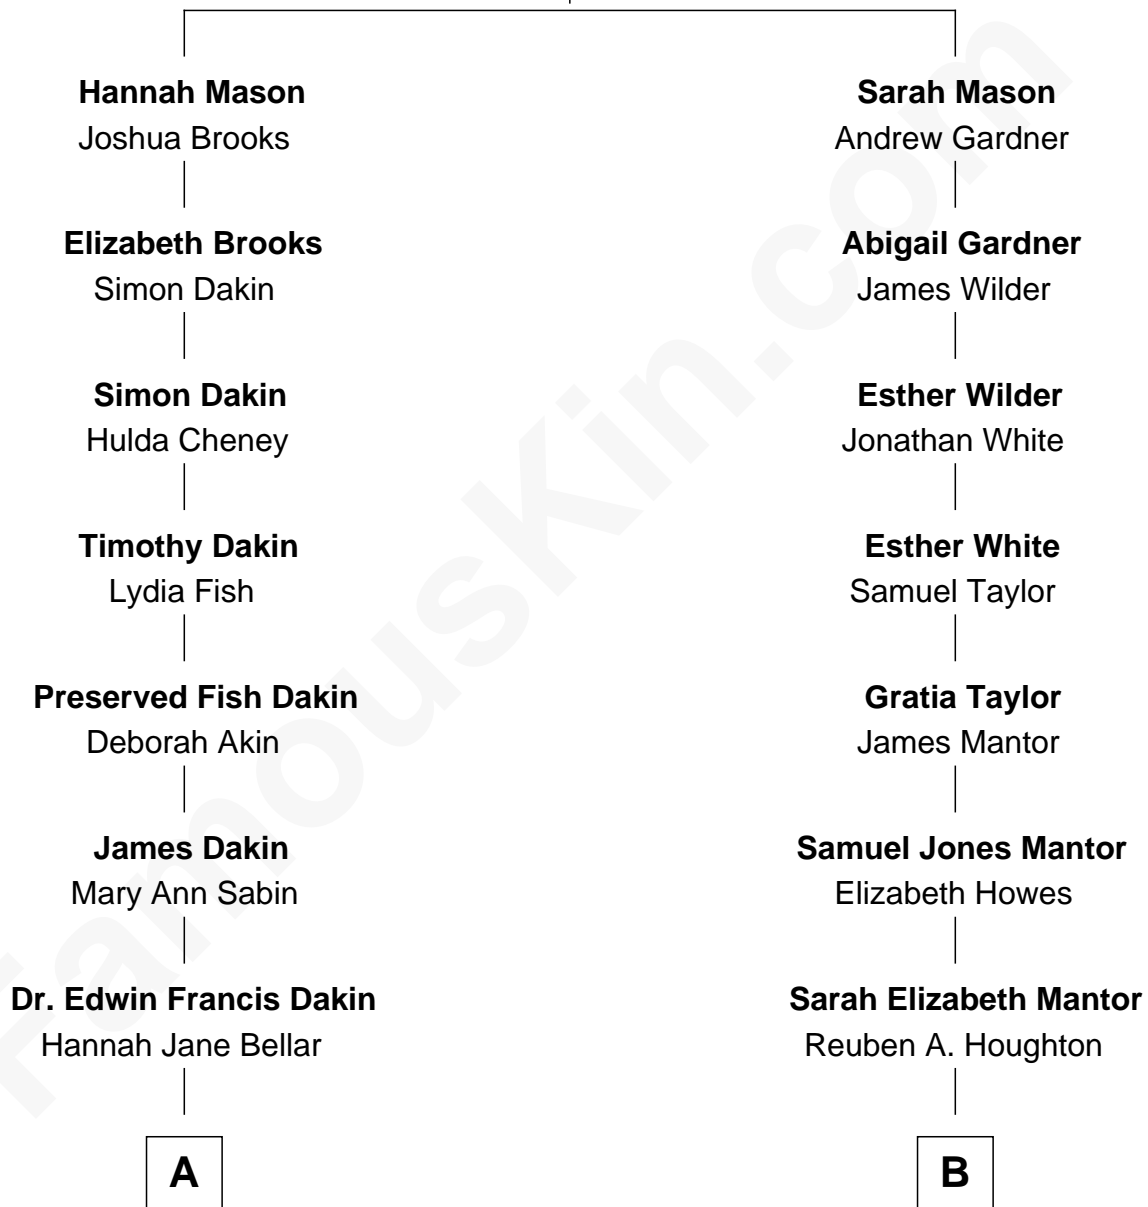

## Relationship Chart of

### Tennessee Williams

*Author of A Streetcar Named Desire*

9th cousin 2 times removed of

**Kim Kardashian**

*TV Personality*

**Hugh Mason**

Hester Wells

**A**

**Rev. Walter Edwin Dakin**  
Rosina Maria Francesca Otte

**Edwina Dakin**  
Cornelius Coffin Williams

**Tennessee Williams**  
*Author of A Streetcar Named Desire*

**B**

**Otis Sewall Houghton**  
Lula Laura Barnard