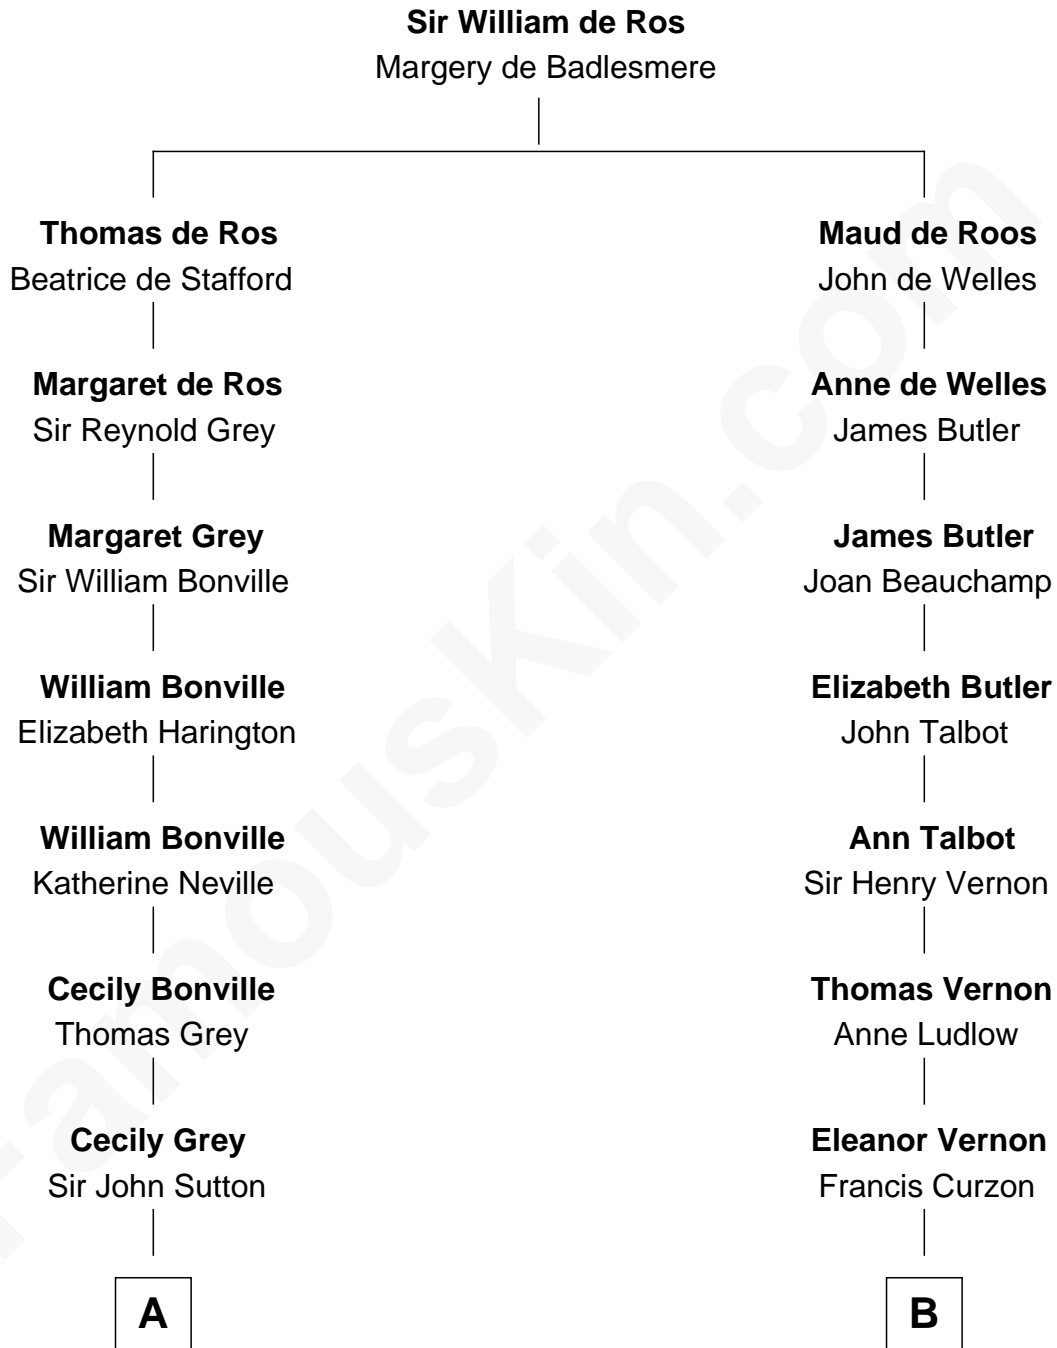

FamousKin.com

Relationship Chart of

Tennessee Williams

Author of *A Streetcar Named Desire*

19th cousin 1 time removed of

Oliver Platt

Movie Actor

C

Isabelle Coffin
Thomas Lanier Williams

Cornelius Coffin Williams
Edwina Dakin

Tennessee Williams
Author of A Streetcar Named Desire

D

Cynthia Burke Roche
Arthur Scott Burden

Eileen Burden
Walter Maynard

Sheila Maynard
Nicholas Platt