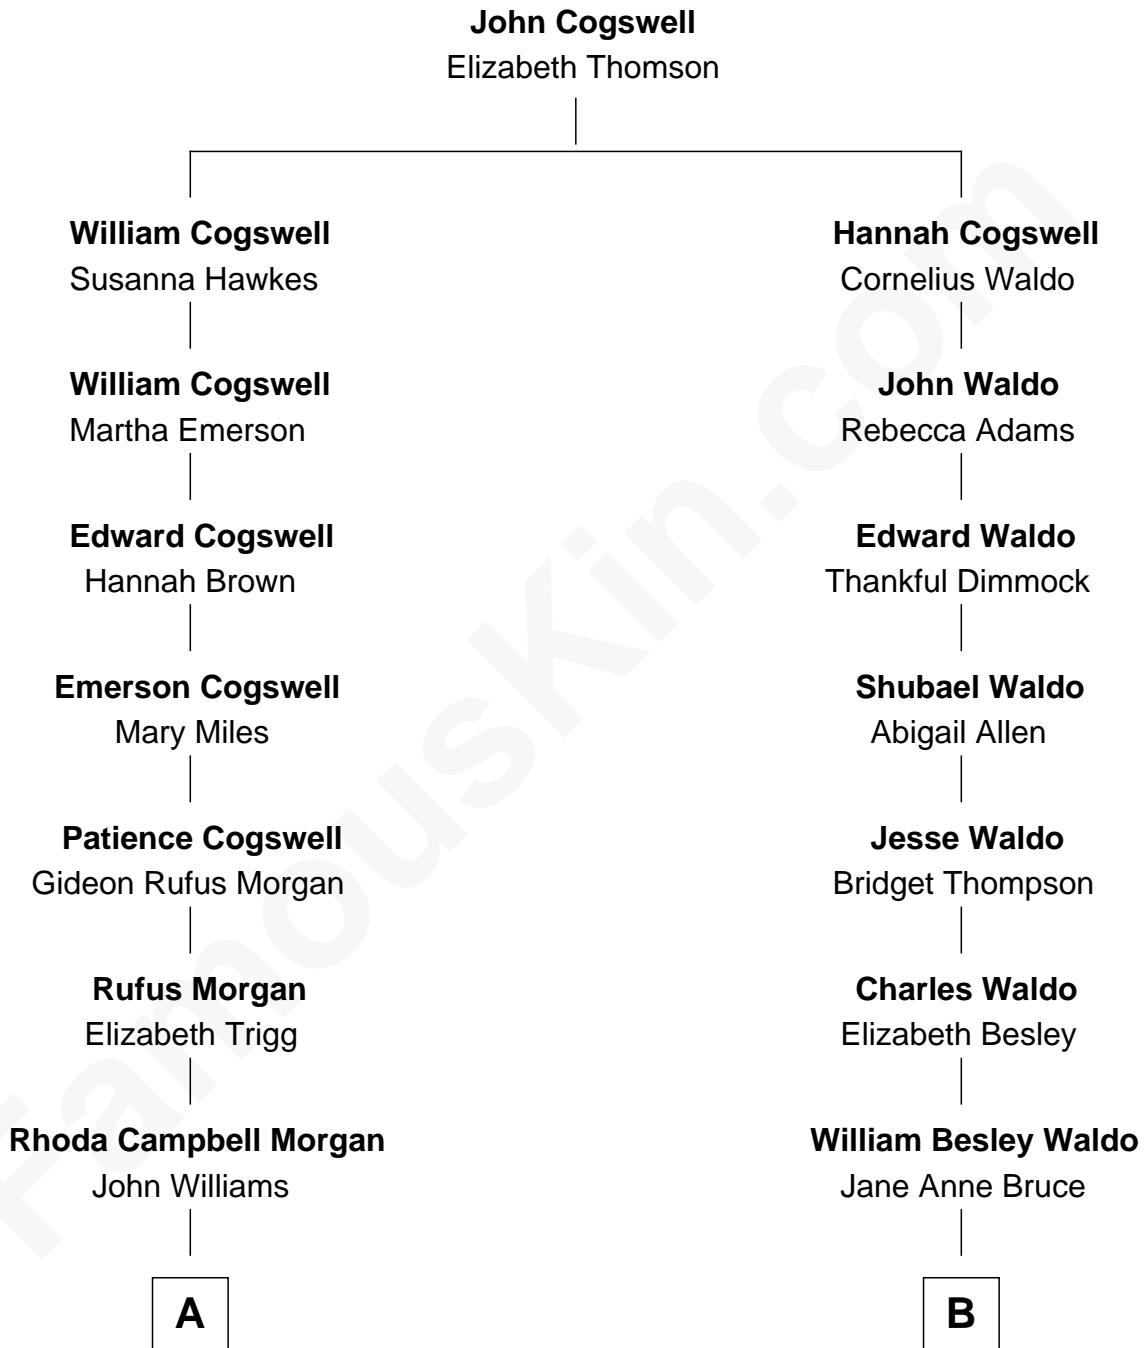

FamousKin.com

Relationship Chart of

Tennessee Williams

Author of A Streetcar Named Desire

9th cousin 1 time removed of

Lee Remick
Movie Actress

A

Thomas Lanier Williams

Isabelle Coffin

Cornelius Coffin Williams

Edwina Dakin

Tennessee Williams

Author of A Streetcar Named Desire

B

John Bruce Waldo

Helen Brett

Lewis Howell Waldo

Eliza Gertrude Duffield

Margaret Gertrude Waldo

Frank Edwin Remick

Lee Remick

Movie Actress