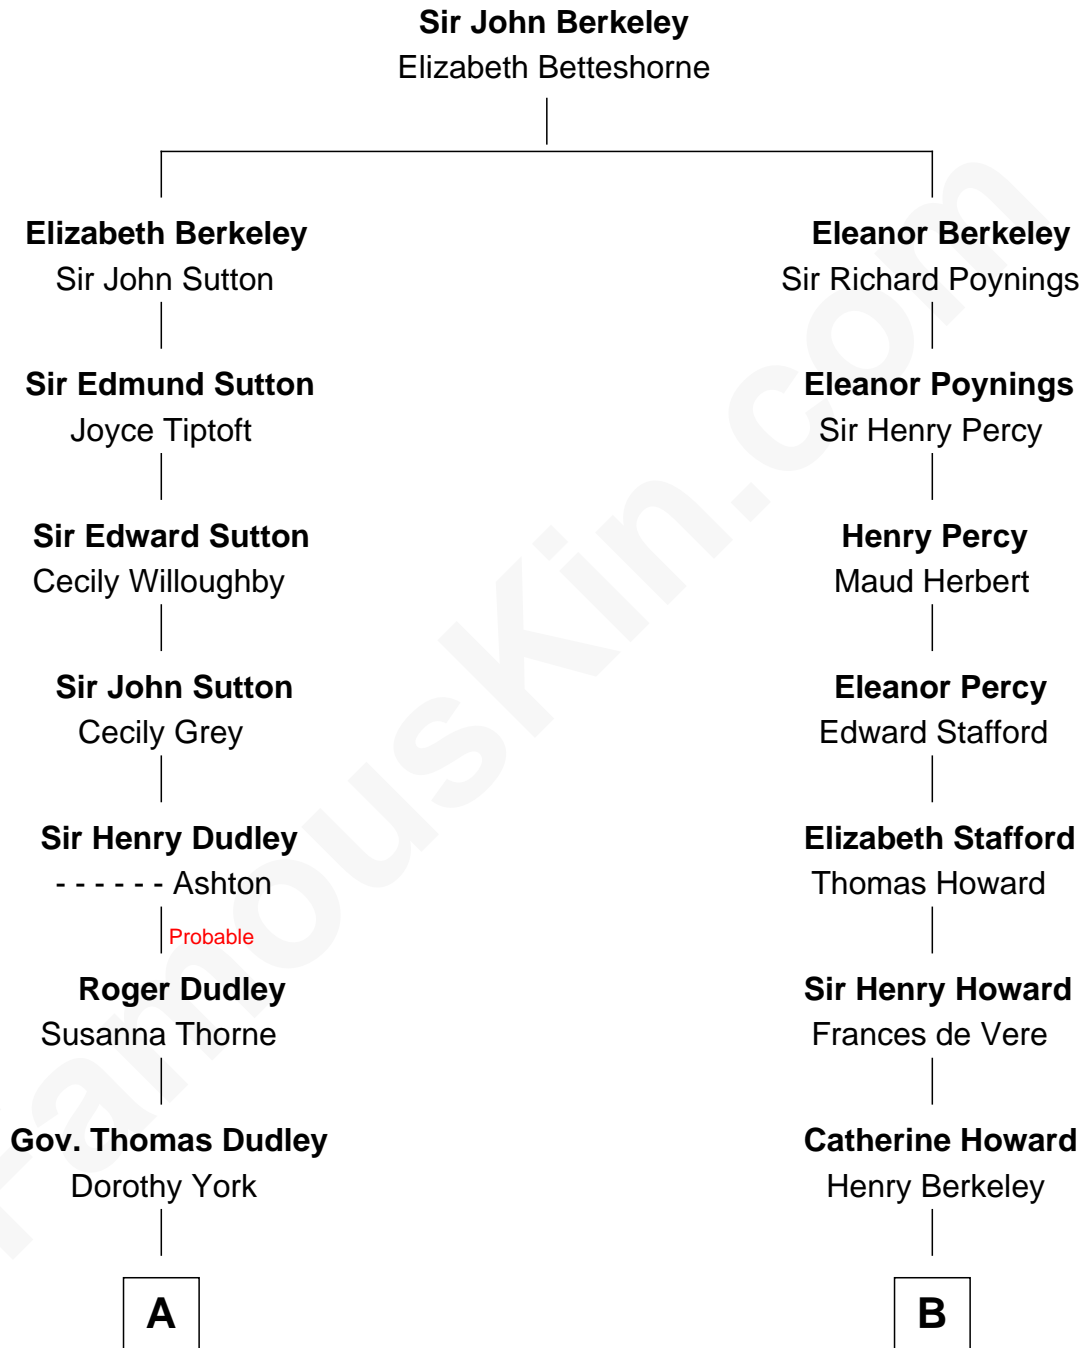

Thomas Hunt Morgan

Nobel Prize Winner in Physiology or Medicine