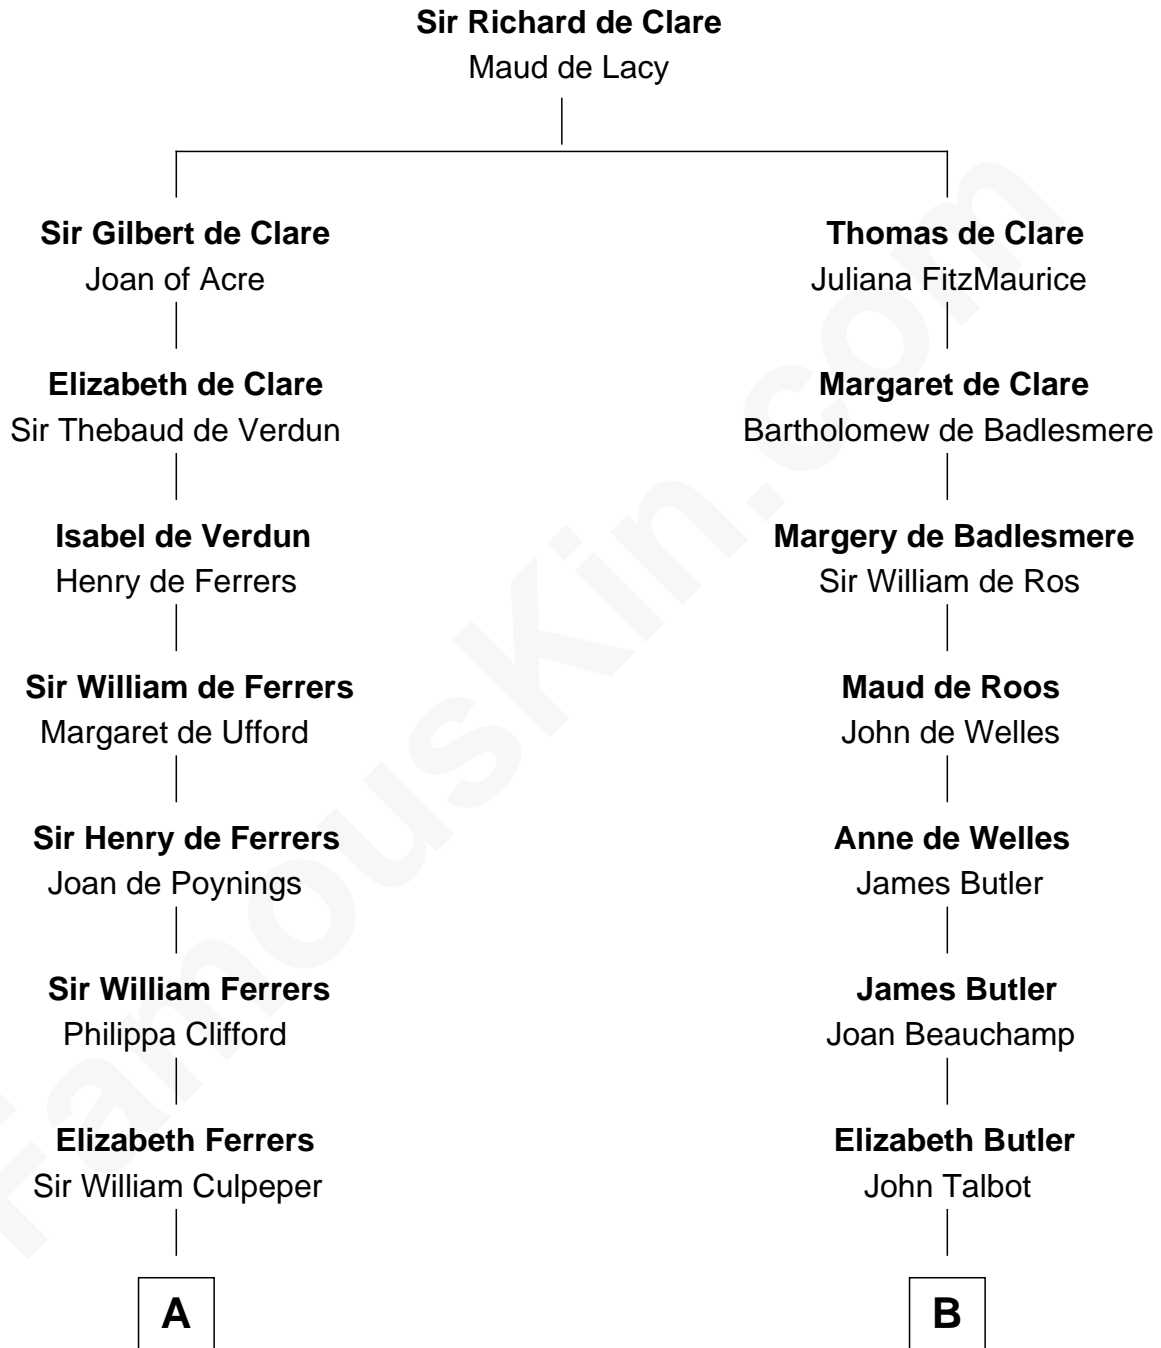

**FamousKin.com**  
**Relationship Chart of**  
**Tennessee Williams**

*Author of A Streetcar Named Desire*

20th cousin 1 time removed of

**Marjorie Post**

*Founder of General Foods*

**C**

**Susan Woodbridge Ayer**  
Rev. Charles Coffin

**Cornelius Worcester Coffin**  
Nancy McCorkle

**Isabelle Coffin**  
Thomas Lanier Williams

**Cornelius Coffin Williams**  
Edwina Dakin

**Tennessee Williams**  
*Author of A Streetcar Named Desire*

**D**

**Erastus Lathrop**  
Sarah Bailey

**Caroline Cushman Lathrop**  
Charles Rollin Post

**Charles William Post**  
Elle Letitia Merriweather

**Marjorie Post**  
*Founder of General Foods*

FamousKin.com